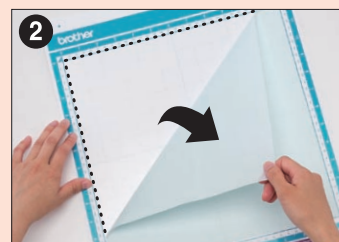

Iron-on Fabric Applique Contact sheet

[CASTBL1]

36" X 18.5", 1 sheet.
Iron-on permanent sheet for back of fabric. Iron for about 20 seconds (depending on fabric type).

High Tack Adhesive Fabric Support Sheet

[CASTBL2]

12" X 12", 4 sheets
Apply sheet with adhesive area on the mat. Use with Standard Mat.

USB Pattern Collection

No.1 Quilt Pattern Collection

[CAUSB1]

Specially designed for delicate or thin paper (like printer paper or vellum), cutting up to 12" x 12".