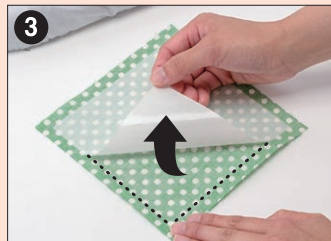

This set includes six craft color pens with permanent ink, for drawing and tracing on paper.

Erasable Pen Set

[CAPEN2]

These pens are perfect for drawing seam allowances or creating other temporary markings on your fabric.

Pen Holder

[CAPENHL1]

For use with Brother ScanNCut machine. (Pens not included).

Universal Pen Holder

[CAUNIPHL1]

For use with various pens and writing instruments.

* A diameter 9.6 mm and 11.4 mm

Fabric Interfacing

Iron-on Fabric Applique Contact sheet

[CASTBL1]

36" X 18.5", 1 sheet.
Iron-on permanent sheet for back of fabric. Iron for about 20 seconds (depending on fabric type).

High Tack Adhesive Fabric Support Sheet