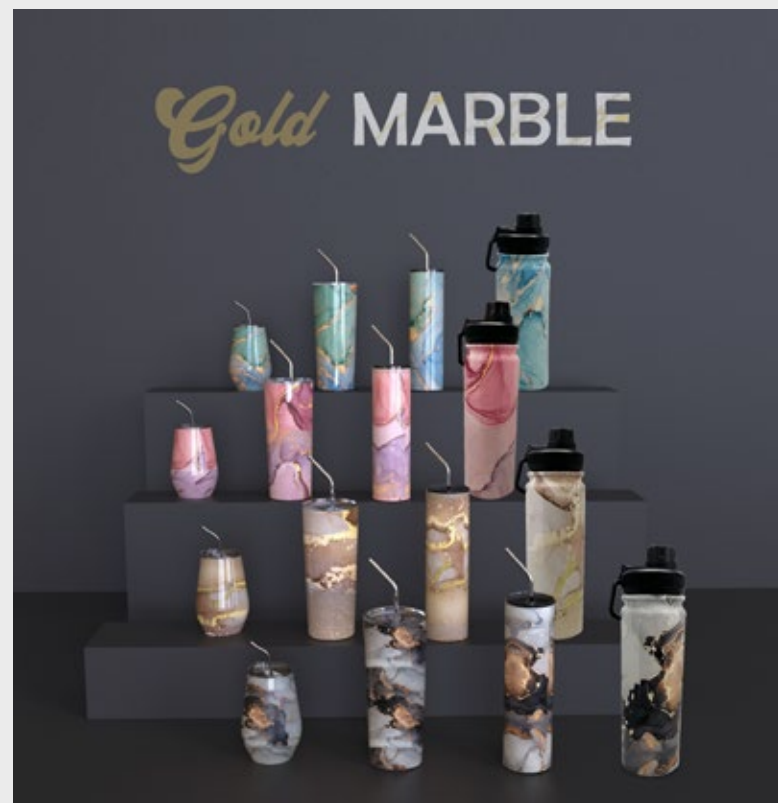

CUP-XLW28
24 Pieces, 6 assorted patterns

SHOP BY COLLECTIONS

CUP SKN

20 oz SKINNY TUMBLER

KEEP IT HOT
UP TO 24 Hrs
KEEP IT COLD

Premium 304 Stainless Steel • Double Wall Vacuum Insulation
Silicone Nonslip Bottom • Stainless Steel Straw