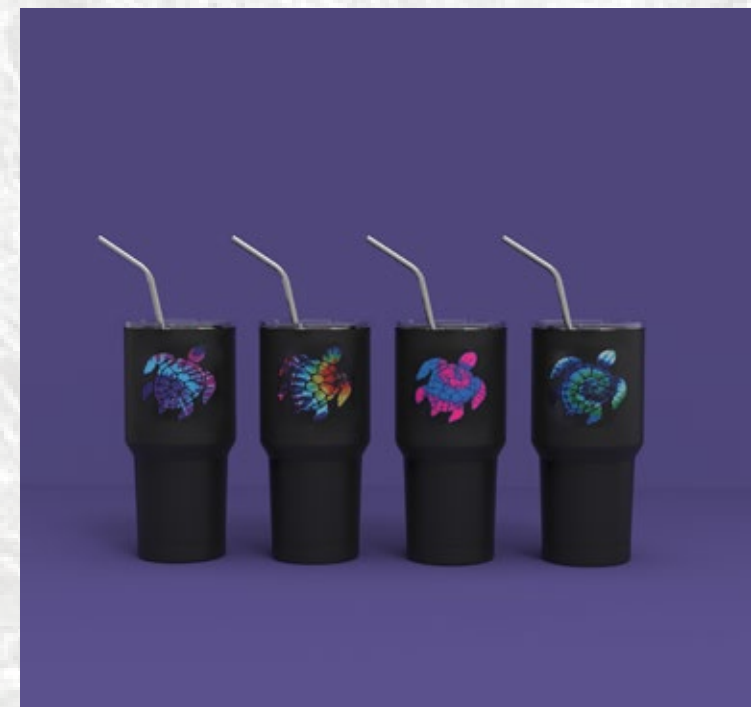

CUP XLW

16 oz WINE TUMBLER

Premium 304 Stainless Steel
Double Wall Vacuum Insulation
Silicone Nonslip Bottom
Stainless Steel Straw

KEEP IT HOT
UP TO
24 Hrs
KEEP IT COLD

 7207946312 **CUP-XLW10**
24 Pieces, 4 assorted patterns