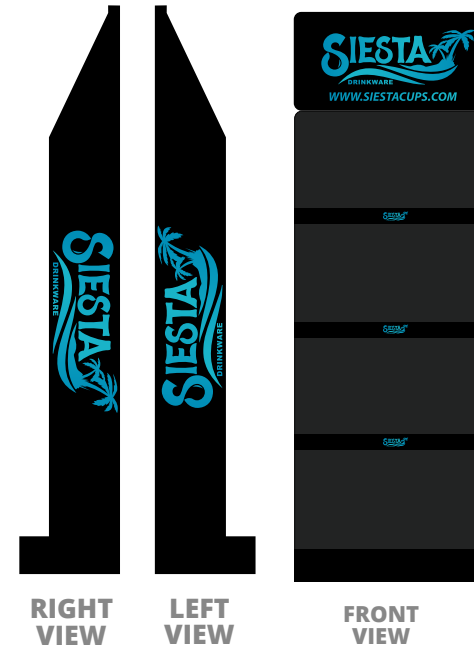

7454268326
CC13

7454268327
CC14

7454268328
CC15

7454268329
CC16

FF

19 INCHES SILICONE
BEER FUNNEL

100% Food Grade Silicone
Dishwasher Safe
Packaged 12 pcs. per color

DISPLAYS

FLOOR DISPLAYS

Four tier
cardboard free
standing floor
display

Sillibong
Display.

COUNTER DISPLAYS

72 Piece Metal
Straw Set

Includes 2 reusable straws (straight & angled)
Straw cleaning brush and protective pouch