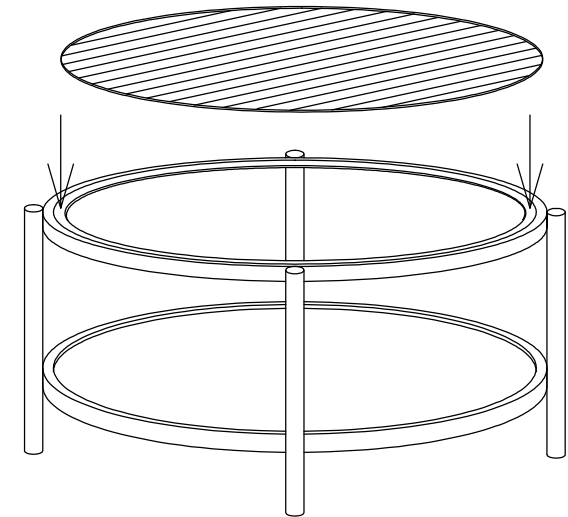

MOE'S
home collection

ASSEMBLY INSTRUCTIONS.

FLUTE COFFEE TABLE

BZ-1125-24

THANK YOU FOR YOUR PURCHASE!

PARTS & HARDWARE.

PART LIST

NO.	DESCRIPTION	IMAGE	Qty
A.	TABLE		1
B.	GLASS TOP		1

HARDWARE LIST

NOTES.

Thank you for purchasing this quality product! Be sure to check all packing material carefully for small part that May have come loose inside the carton during shipping.

CAUTION: The Item is heavy, assembly should be performed by two people.

STEP 1.

STEP 2.

STEP 3.