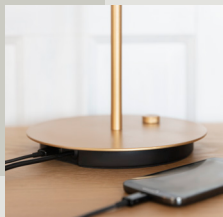

MULTIFUNCTION AND FLEXIBILITY

One of the key aspects of the designs at UIMAGE is multiple functions and flexibility. Designing with more than one function in mind is a sustainable mindset as it reduces the number of products you need to buy to get a complete setting for your space.