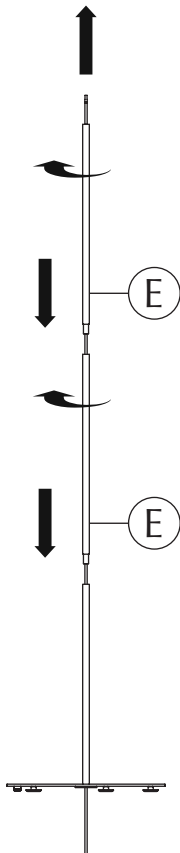

# ASTERIA

floor | user guide

IMAGE

DESIGNED BY  
SØREN RAVN CHRISTENSEN

“ The illusion of earthly weightlessness had to be challenged by a light design that defies gravity. ”

# ASSEMBLY GUIDE

Ⓒ x 1 pc.

Ⓑ x 1 pc.

Ⓕ x 1 pc.

Ⓐ x 1 pc.

Ⓓ x 1 pc.

Ⓔ x 2 pcs.

Find assembly video  
by using the QR code