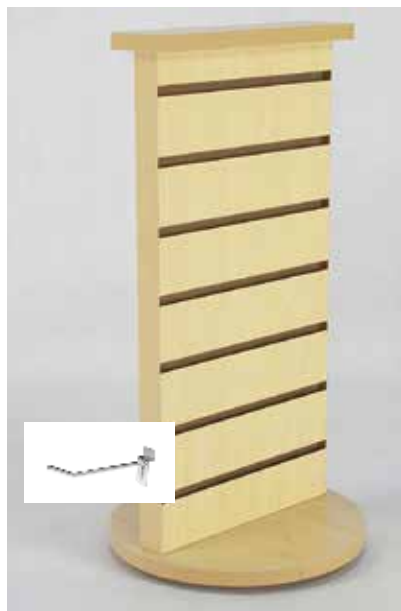

## Large Pendant Display

2-Sided Slatwall Counter Spinner

Maple Display

12 Slatwall Metal Hooks

Overall Length x Width x Height:

12" x 12" x 24"

Holds 48 necklaces

with cards and pouch

Display Plus Necklaces

on Heavy Card Stock

and Pouches

Complete Display

with 6 Bonus Necklaces

(Total 54) \$648.50

(includes shipping)

### CARDS FOR JEWELRY

FRONT

BACK

## Linen Display Case

Overall Length x Width x Height:

10" x 14" x 3"

Holds 18 necklaces

Complete Display

with 2 Bonus Necklaces

(Total 20) \$220.00

(includes shipping)