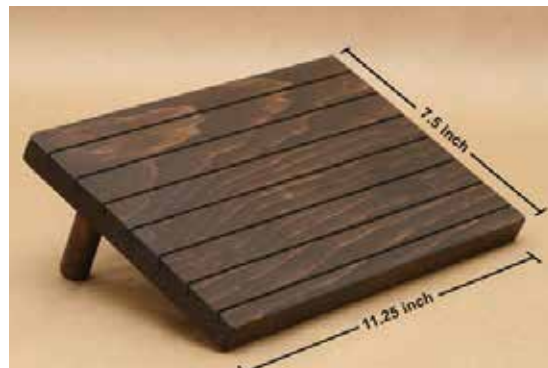

## Small Pendant Display

Necklace Stand

Color Options

Overall Width x Height: 11.25" x 7.5"

Holds 21 necklaces with cards and pouch

Display Plus Necklaces on Heavy Card Stock and Pouches

Complete Display with 4 Bonus Necklaces

## Large Pendant Display

2-Sided Slatwall Counter Spinner

Maple Display

12 Slatwall Metal Hooks

Overall Length x Width x Height:

12" x 12" x 24"

Holds 48 necklaces

with cards and pouch