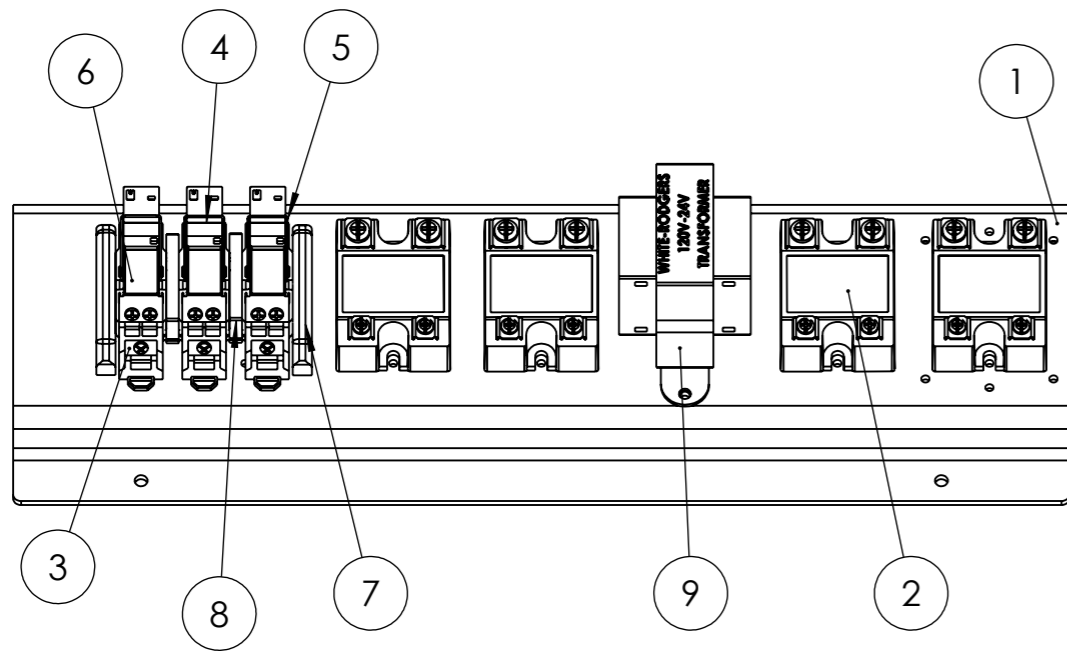

491037 - 230v Relay Board Assembly			
ITEM NO.	PART NUMBER	DESCRIPTION	QTY.
1	421015	Relay Board	1
2	422006	10 AMP SOLID STATE RELAY	4
3	444019	RELAY SOCKET	3
4	444018	RELAY	3
5	444020	RELAY CLIP	3
6	426002	DIN RAIL	0.127m
7	444022	DIN RAIL STOP	2
8	444021	DIN Rail Spacer	2
9	425002	120v/208V/240V TO 24V TRANSFORMER	1

491038 - 230v Cook and Hold Control Panel Assembly w/o INTERIOR LIGHT SWITCH 491041 - 230v Cook and Hold Control Panel Assembly w/ INTERIOR LIGHT SWITCH			
ITEM NO.	PART NUMBER	DESCRIPTION	QTY.
1	410036	COOK AND HOLD CONTROL PANEL	1
2	441050	EMERGENCY STOP SWITCH	1
3	441049	BURNER LIT INDICATOR	1
4	441055	HIGH-LIMIT RESET BUTTON	1
5	443009	PNEUMATIC ROTISSERIE ADVANCE SWITCH	1
6	431025	COOK AND HOLD DIGITAL THERMOSTAT	1
7	415049	CONTROL PANEL OVERLAY	1
8	441047	INTERIOR LIGHT SWITCH (with optional glass doors)	1
9	415053	LIGHT SWITCH OVERLAY (with optional glass doors) *NOT SHOWN*	1
	073039	CONTROL PANEL GASKET (back of panel)	2

Southern Pride Distributing, LLC
 401 S. Mill Street
 Alamo, TN 38001
 Ph: 731-696-3175
 Fax: 731-696-3180

TITLE: 230v Control Panel Exploded View
 MODEL: All 230v Gas Rotisserie

UNLESS OTHERWISE SPECIFIED: DIMENSIONS ARE IN INCHES TOLERANCES LINEAR: +/- 0.005" ANGULAR: +/- 0.1°	SIZE A3	DWG NO. SPEXpl-E002	REV 2
	DO NOT SCALE DRAWING	SCALE: 1:3	DRAWN BY: DAVE LEWSADER
		DATE: 3/6/2023	SHEET 1 OF 1