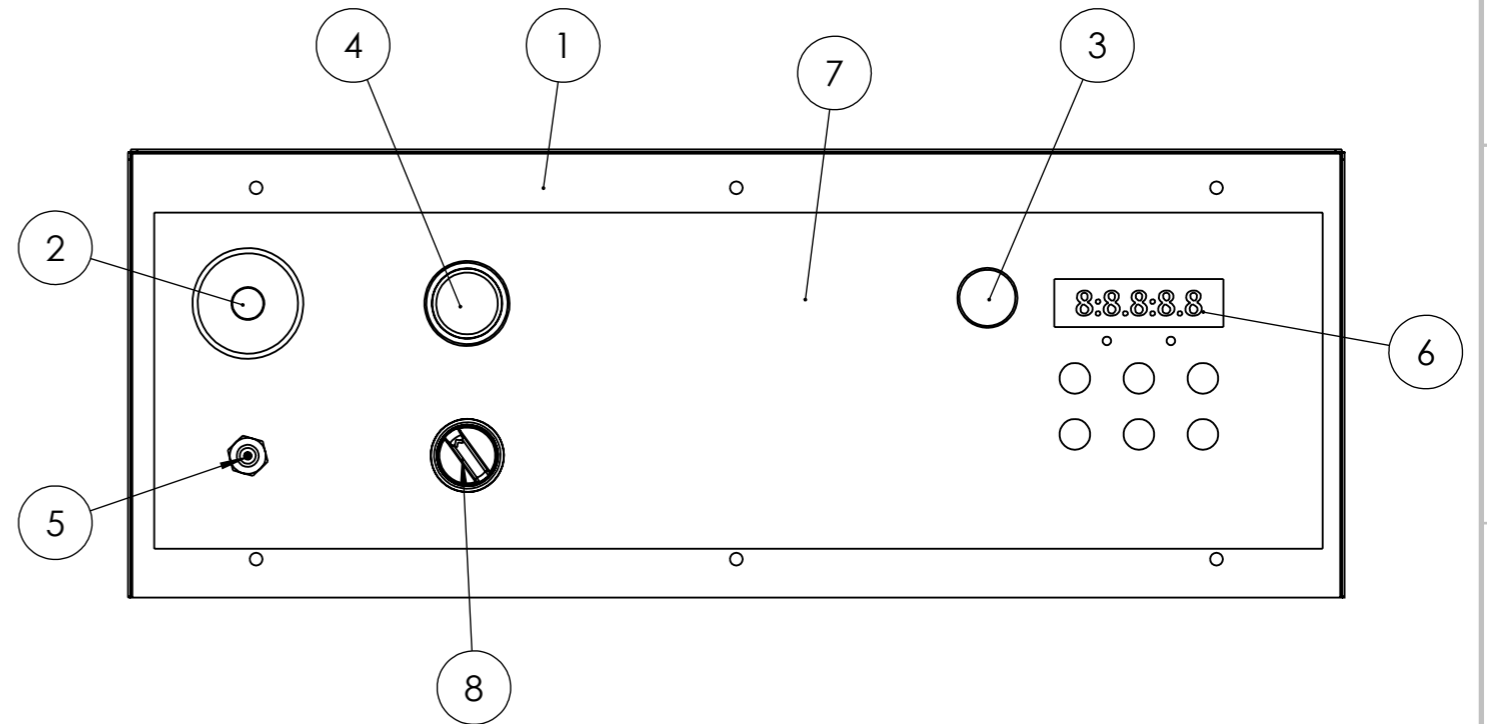

491037 - 230v Relay Board Assembly			
ITEM NO.	PART NUMBER	DESCRIPTION	QTY.
1	421015	Relay Board	1
2	422006	10 AMP SOLID STATE RELAY	4
3	444019	RELAY SOCKET	3
4	444018	RELAY	3
5	444020	RELAY CLIP	3
6	426002	DIN RAIL	0.127m
7	444022	DIN RAIL STOP	2
8	444021	DIN Rail Spacer	2
9	425002	120v/208V/240V TO 24V TRANSFORMER	1

491038 - 230v Cook and Hold Control Panel Assembly w/o INTERIOR LIGHT SWITCH 491041 - 230v Cook and Hold Control Panel Assembly w/ INTERIOR LIGHT SWITCH			
ITEM NO.	PART NUMBER	DESCRIPTION	QTY.
1	410036	COOK AND HOLD CONTROL PANEL	1
2	441050	EMERGENCY STOP SWITCH	1
3	441049	BURNER LIT INDICATOR	1
4	441055	HIGH-LIMIT RESET BUTTON	1
5	443009	PNEUMATIC ROTISSERIE ADVANCE SWITCH	1
6	431025	COOK AND HOLD DIGITAL THERMOSTAT	1
7	415049	CONTROL PANEL OVERLAY	1
8	441047	INTERIOR LIGHT SWITCH (with optional glass doors)	1
9	415053	LIGHT SWITCH OVERLAY (with optional glass doors) *NOT SHOWN*	1
	073039	CONTROL PANEL GASKET (back of panel)	2

Southern Pride Distributing, LLC
 401 S. Mill Street
 Alamo, TN 38001
 Ph: 731-696-3175
 Fax: 731-696-3180

TITLE: 230v Control Panel Exploded View
 MODEL: All 230v Gas Rotisserie

UNLESS OTHERWISE SPECIFIED: DIMENSIONS ARE IN INCHES TOLERANCES LINEAR: +/- 0.005" ANGULAR: +/- 0.1°	SIZE A3	DWG NO. SPEXpl-E002	REV 2
	DO NOT SCALE DRAWING	SCALE: 1:3	DRAWN BY: DAVE LEWSADER
		DATE: 3/6/2023	SHEET 1 OF 1