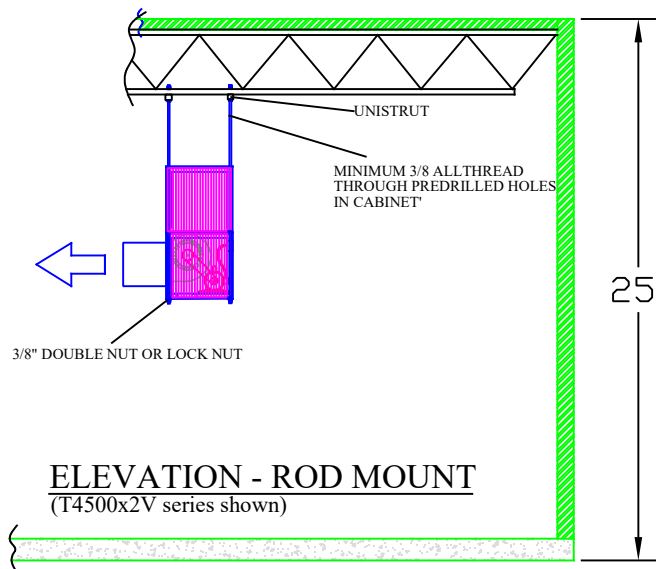

TYPICAL PUSH-PULL T-SERIES LAYOUT

SCALE - NTS

Proposal to:	
Date: 4/12/2018	Dwg. #: IM122169
Prepared By: BD	
COPYRIGHT: This document and the information contained may not be reproduced or distributed without express written consent of INDUSTRIAL MAID. Unauthorized reproduction, disclosure, or manufacturing use are prohibited by copyright law.	