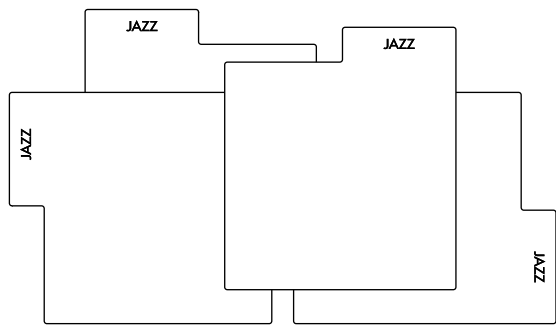

START

How do you organize your vinyl collection?

GENRE, of course!

OR

ALPHABETICALLY, naturally!

1 Select the panel size & orientation

12" OR 7"

Vertical OR Horizontal

7" Stencil Futura \$100 vertical

12" Stencil Futura \$150 horizontal

7" Stencil Futura \$100 horizontal

5 Enjoy your hyper-organized, alphabetized collection!

1 Genre panels are designed for vertical & horizontal storage

Each panel is engraved on the front and back, allowing for multiple display options. Tabs can be aligned to the left or the right, vertically or horizontally.

3 Select your favorites from a selection of 60+ genre options