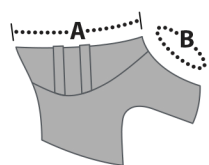

Life Jacket Size Chart

Dog's Girth
Measure around
widest part of rib cage

13-17 in
33-43 cm

XXS

17-22 in
43-56 cm

XS

22-27 in
56-69 cm

S

27-32 in
69-81 cm

M

32-36 in
81-91 cm

L

36-42 in
91-107 cm

XL

Intended Fit

Float Coat
Float Coat

Product Measurements

In between sizes or a unique shape? Consider coat length and neck opening circumference.

Float Coat™

		XXS	XS	S	M	L	XL
Length (A)		7.25 in 18.5 cm	10.25 in 26 cm	11.75 in 30 cm	15 in 38 cm	16.25 in 41.5 cm	19.25 in 49 cm
Neck (B)		10.5-12.75 in 27-32.5 cm	12.25-16.25 in 31-41 cm	15-19.75 in 38-50 cm	17.75-23.25 in 45-59 cm	20.75-26.75 in 53-68 cm	22.75-29.5 in 58-75 cm