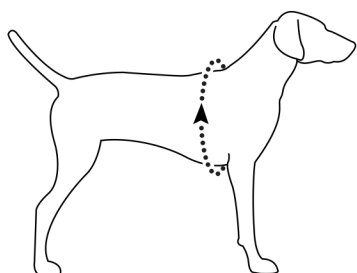

Life Jacket Size Chart

Dog's Girth
Measure around
widest part of rib cage

13-17 in
33-43 cm

XXS

17-22 in
43-56 cm

XS

22-27 in
56-69 cm

S

27-32 in
69-81 cm

M

32-36 in
81-91 cm

L

36-42 in
91-107 cm

XL

Intended Fit

Float Coat
Float Coat

Product Measurements

In between sizes or a unique shape? Consider coat length and neck opening circumference.

Float Coat™

		XXS	XS	S	M	L	XL
Length (A)		7.25 in 18.5 cm	10.25 in 26 cm	11.75 in 30 cm	15 in 38 cm	16.25 in 41.5 cm	19.25 in 49 cm
Neck (B)		10.5-12.75 in 27-32.5 cm	12.25-16.25 in 31-41 cm	15-19.75 in 38-50 cm	17.75-23.25 in 45-59 cm	20.75-26.75 in 53-68 cm	22.75-29.5 in 58-75 cm