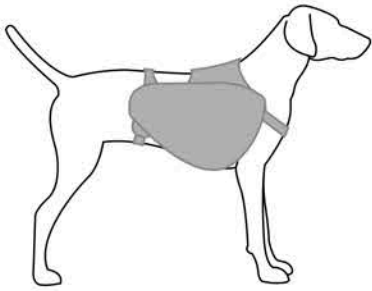

#### Dog's Girth

Measure around  
widest part of rib cage

### Approach™ Pack Size Chart

In between sizes: Choose the smallest size.

**17-22 in**  
43-56 cm

**XS**

capacity  
366 in<sup>3</sup>  
6 L

**22-27 in**  
56-69 cm

**S**

capacity  
762 in<sup>3</sup>  
12.5 L

**27-32 in**  
69-81 cm

**M**

capacity  
885 in<sup>3</sup>  
13 L

**32-42 in**  
81-107 cm

**L/XL**

capacity  
1,465 in<sup>3</sup>  
24 L

### Palisades™ Pack Size Chart

In between sizes: Choose the smallest size.

**22-27 in**  
56-69 cm

**S**

capacity  
762 in<sup>3</sup>  
12.5 L

**27-32 in**  
69-81 cm

**M**

capacity  
1,068 in<sup>3</sup>  
17.5 L