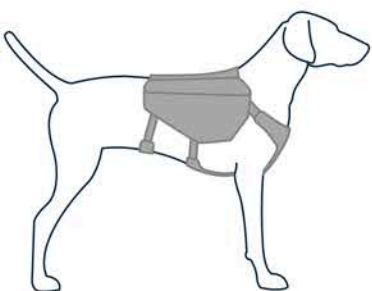

### Singletrak™ Pack Size Chart

In between sizes: Choose the smallest size.

**22-27 in**  
56-69 cm

**S**

capacity  
183 in<sup>3</sup>  
3 L

**27-32 in**  
69-81 cm

**M**

capacity  
201 in<sup>3</sup>  
3.3 L

### Front Range™ Day Pack Size Chart

In between sizes: Choose the smallest size.

**17-22 in**  
43-56 cm

**XS**

capacity  
274 in<sup>3</sup>  
4.5 L

**22-27 in**  
56-69 cm

**S**

capacity  
488 in<sup>3</sup>  
8 L