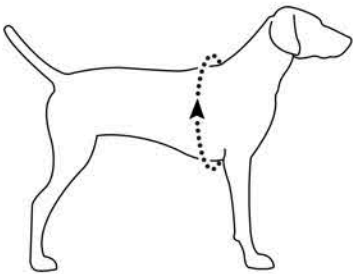

### Pack Size Chart

#### Dog's Girth

Measure around  
widest part of rib cage

### Approach™ Pack Size Chart

In between sizes: Choose the smallest size.

**17-22 in**  
43-56 cm

**XS**

capacity  
366 in<sup>3</sup>  
6 L

**22-27 in**  
56-69 cm

**S**

capacity  
762 in<sup>3</sup>  
12.5 L