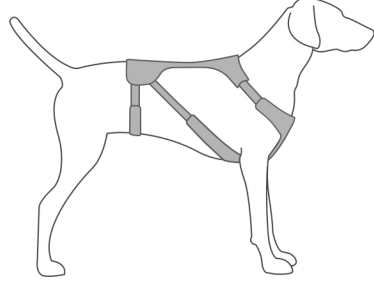

22-27 in
56-69 cm

S

27-32 in
69-81 cm

M

32-42 in
81-107 cm

L/XL

Load Up™ Harness Size Chart

In between sizes: Choose the smallest size.