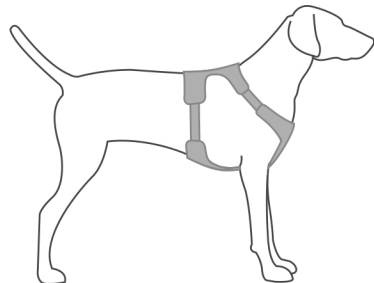

### Harness Size Chart

**Dog's Girth**  
Measure around  
widest part of rib cage

### Hi & Light™ Harness Size Chart

In between sizes: Choose the largest size.

9-13 in  
23-33 cm

XXXS

13-17 in  
33-43 cm

XXS

17-22 in  
43-56 cm

XS

22-27 in  
56-69 cm

S

27-32 in  
69-81 cm

M

32-42 in  
81-107 cm

L/XL

### Front Range™ Harness Size Chart

In between sizes: Choose the largest size.

13-17 in  
33-43 cm

XXS

17-22 in  
43-56 cm

XS

22-27 in  
56-69 cm

S