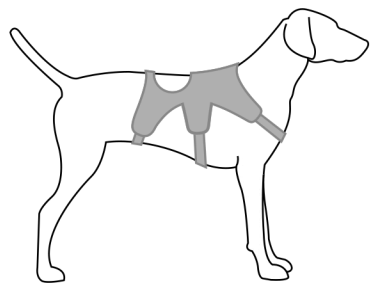

### Harness Size Chart

**Dog's Girth**  
Measure around  
widest part of rib cage

### Front Range™ Harness Size Chart

In between sizes: Choose the largest size.

13-17 in  
33-43 cm

XXS

17-22 in  
43-56 cm

XS

22-27 in  
56-69 cm

S

27-32 in  
69-81 cm

M

32-42 in  
81-107 cm

L/XL

### Web Master™ Harness Size Chart

In between sizes: Choose the smallest size.

13-17 in  
33-43 cm

XXS

17-22 in  
43-56 cm

XS

22-27 in  
56-69 cm

S