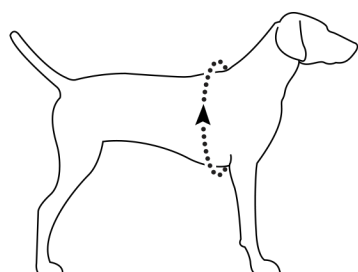

### Harness Size Chart

**Dog's Girth**  
Measure around  
widest part of rib cage

### Hi & Light™ Harness Size Chart

In between sizes: Choose the largest size.

9-13 in  
23-33 cm

XXXS

13-17 in  
33-43 cm

XXS

17-22 in  
43-56 cm

XS

### Front Range™ Harness Size Chart

In between sizes: Choose the largest size.

13-17 in  
33-43 cm

XXS

17-22 in  
43-56 cm

XS

22-27 in  
56-69 cm

S

### Load Up™ Harness Size Chart

In between sizes: Choose the smallest size.

13-17 in  
33-43 cm

XXS

17-22 in  
43-56 cm

XS

22-27 in  
56-69 cm

S