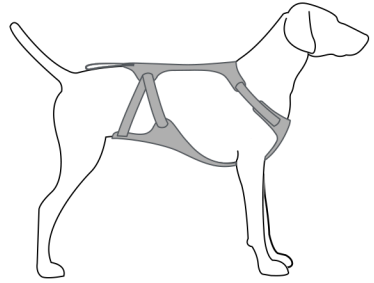

### Doubleback™ Harness Size Chart

In between sizes: Choose the smallest size.

17-22 in  
43-56 cm

XS

22-27 in  
56-69 cm

S

27-32 in  
69-81 cm

M

### Omnijore™ Joring System Size Chart

In between sizes: Choose the smallest size.

22-27 in  
56-69 cm

S

27-32 in  
69-81 cm

M

32-42 in  
81-107 cm

L/XL

### Load Up™ Harness Size Chart

In between sizes: Choose the smallest size.

13-17 in  
33-43 cm

XXS

17-22 in  
43-56 cm

XS

22-27 in  
56-69 cm

S