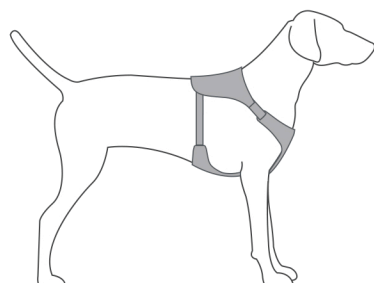

### Harness Size Chart

**Dog's Girth**  
Measure around  
widest part of rib cage

### Hi & Light™ Harness Size Chart

In between sizes: Choose the largest size.

9-13 in  
23-33 cm

XXXS

13-17 in  
33-43 cm

XXS

17-22 in  
43-56 cm

XS

22-27 in  
56-69 cm

S

27-32 in  
69-81 cm

M

32-42 in  
81-107 cm

L/XL

### Load Up™ Harness Size Chart

In between sizes: Choose the smallest size.

13-17 in  
33-43 cm

XXS

17-22 in  
43-56 cm

XS

22-27 in  
56-69 cm

S