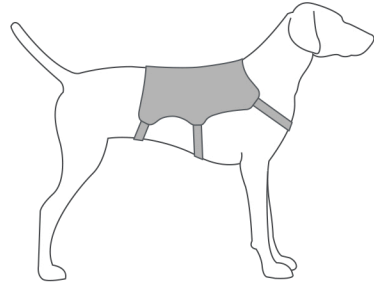

### Web Master™ Harness Size Chart

In between sizes: Choose the smallest size.

13-17 in  
33-43 cm

XXS

17-22 in  
43-56 cm

XS

22-27 in  
56-69 cm

S

27-32 in  
69-81 cm

M

32-42 in  
81-107 cm

L/XL

### Web Master Pro™ Harness Size Chart

In between sizes: Choose the smallest size.

17-22 in  
43-56 cm

XS

22-27 in  
56-69 cm

S

27-32 in  
69-81 cm

M