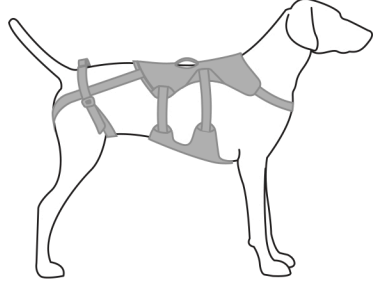

### Web Master Pro™ Harness Size Chart

In between sizes: Choose the smallest size.

17-22 in  
43-56 cm

XS

22-27 in  
56-69 cm

S

27-32 in  
69-81 cm

M

### Doubleback™ Harness Size Chart

In between sizes: Choose the smallest size.

17-22 in  
43-56 cm

XS

22-27 in  
56-69 cm

S

27-32 in  
69-81 cm

M