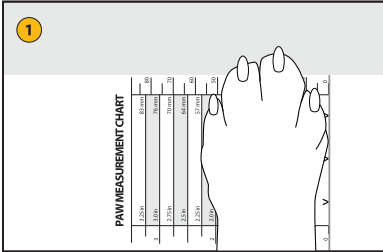

RUFFWEAR®

Paw Measurement Chart for Ruffwear Dog Boots

Place dog's paw on the Paw Measurement Chart below, making sure that the edge of the paw is even with the bottom of the chart.

Gently lift the opposite paw so that the paw being measured lays flat on the Paw Measurement Chart.

SIZE CHART

1.5 in	1.75 in	2.0 in	2.25 in	2.5 in	2.75 in	3.00 in	3.25 in
38 mm	44 mm	51 mm	57 mm	64 mm	70 mm	76 mm	83 mm

PAW MEASUREMENT CHART

! IMPORTANT ! Please check print out with a ruler to ensure that scale is correct. For best results, set scale to 100% when printing.