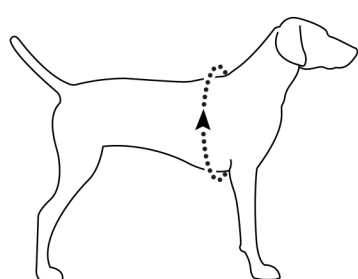

Apparel Size Chart

Dog's Girth
Measure around
widest part of rib cage

13-17 in
33-43 cm

XXS

17-22 in
43-56 cm

XS

22-27 in
56-69 cm

S

27-32 in
69-81 cm

M

32-36 in
81-91 cm

L

36-42 in
91-107 cm

XL

Coverage Style

Sleeved