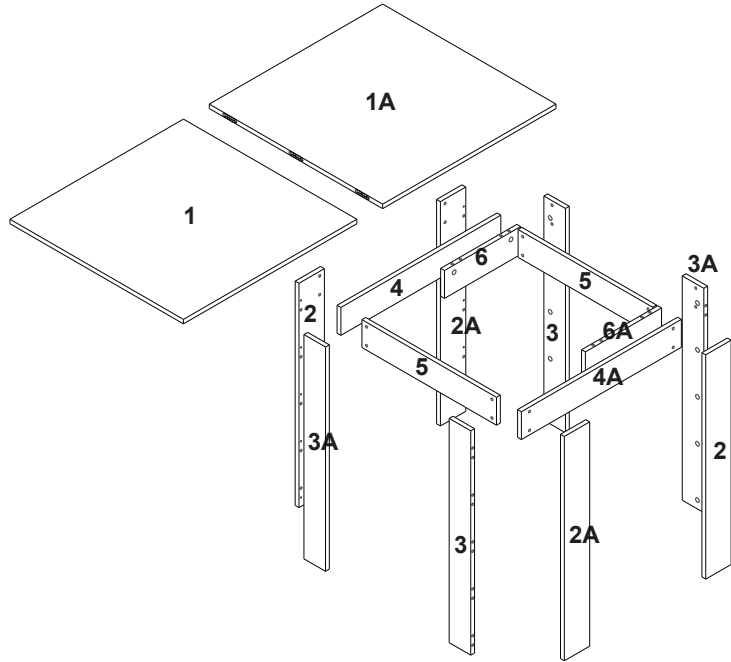

MODEL NO: MESA LIBRO FEROE BLANCO CAMBRIA

ACCESSORIES		QTY
(A) DOWEL Ø8 X 30mm		24 pcs
(B) CAM BOLT		24 pcs
(C) CAM NUT		24 pcs
(D) JCBC SCREW M6 X 25mm		16 pcs
(E) GLIDER WITH NAIL 5/8"		8 pcs
(F) C/B SCREW M3.5 X 16mm		24 pcs
(G) FULL EXTENTION SLIDE 12"		1 set
(H) BUTTERFLY HINGES		3 pcs
(I) ALLEN KEY M4		1 pc
(J) MINIFIX CAP		16 pcs

STEP 1

(A) = 20 pcs (B) = 20 pcs (C) = 20 pcs (J) = 16 pcs

STEP 2

(G) = 2 pcs
(F) = 6 pcs (D) = 8 pcs

STEP 3

(E) = 8 pcs
(D) = 8 pcs (I) = 1 pc

STEP 4

(H) = 3 pcs (F) = 12 pcs (B) = 4 pcs

STEP 5

(C) = 4 pcs (D) = 12 pcs

COMPLETE