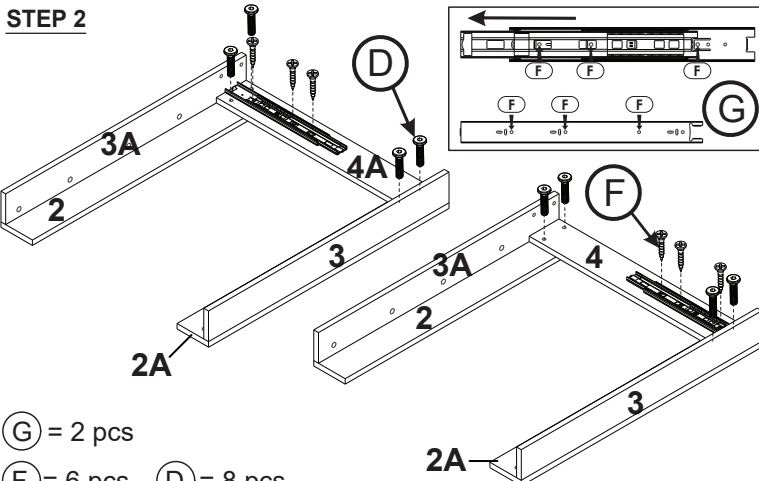

MODEL NO: MESA LIBRO FEROE BLANCO CAMBRIA

ACCESSORIES		QTY
(A) DOWEL Ø8 X 30mm		24 pcs
(B) CAM BOLT		24 pcs
(C) CAM NUT		24 pcs
(D) JCBC SCREW M6 X 25mm		16 pcs
(E) GLIDER WITH NAIL 5/8"		8 pcs
(F) C/B SCREW M3.5 X 16mm		24 pcs
(G) FULL EXTENTION SLIDE 12"		1 set
(H) BUTTERFLY HINGES		3 pcs
(I) ALLEN KEY M4		1 pc
(J) MINIFIX CAP		16 pcs

STEP 1

(A) = 20 pcs (B) = 20 pcs (C) = 20 pcs (J) = 16 pcs

STEP 2

(G) = 2 pcs
(F) = 6 pcs (D) = 8 pcs

STEP 3

(E) = 8 pcs
(D) = 8 pcs (I) = 1 pc

STEP 4

(H) = 3 pcs (F) = 12 pcs (B) = 4 pcs