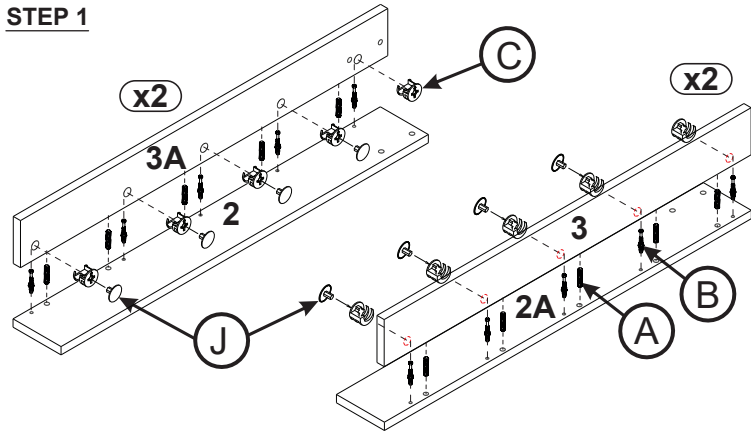

MODEL NO: MESA LIBRO FEROE BLANCO CAMBRIA

ACCESSORIES		QTY
(A) DOWEL Ø8 X 30mm		24 pcs
(B) CAM BOLT		24 pcs
(C) CAM NUT		24 pcs
(D) JCBC SCREW M6 X 25mm		16 pcs
(E) GLIDER WITH NAIL 5/8"		8 pcs
(F) C/B SCREW M3.5 X 16mm		24 pcs
(G) FULL EXTENTION SLIDE 12"		1 set
(H) BUTTERFLY HINGES		3 pcs
(I) ALLEN KEY M4		1 pc
(J) MINIFIX CAP		16 pcs

STEP 1

(A) = 20 pcs (B) = 20 pcs (C) = 20 pcs (J) = 16 pcs

STEP 2

(G) = 2 pcs
(F) = 6 pcs (D) = 8 pcs

STEP 3

(E) = 8 pcs
(D) = 8 pcs (I) = 1 pc

STEP 4

(H) = 3 pcs (F) = 12 pcs (B) = 4 pcs

STEP 5

(C) = 4 pcs (D) = 12 pcs

COMPLETE