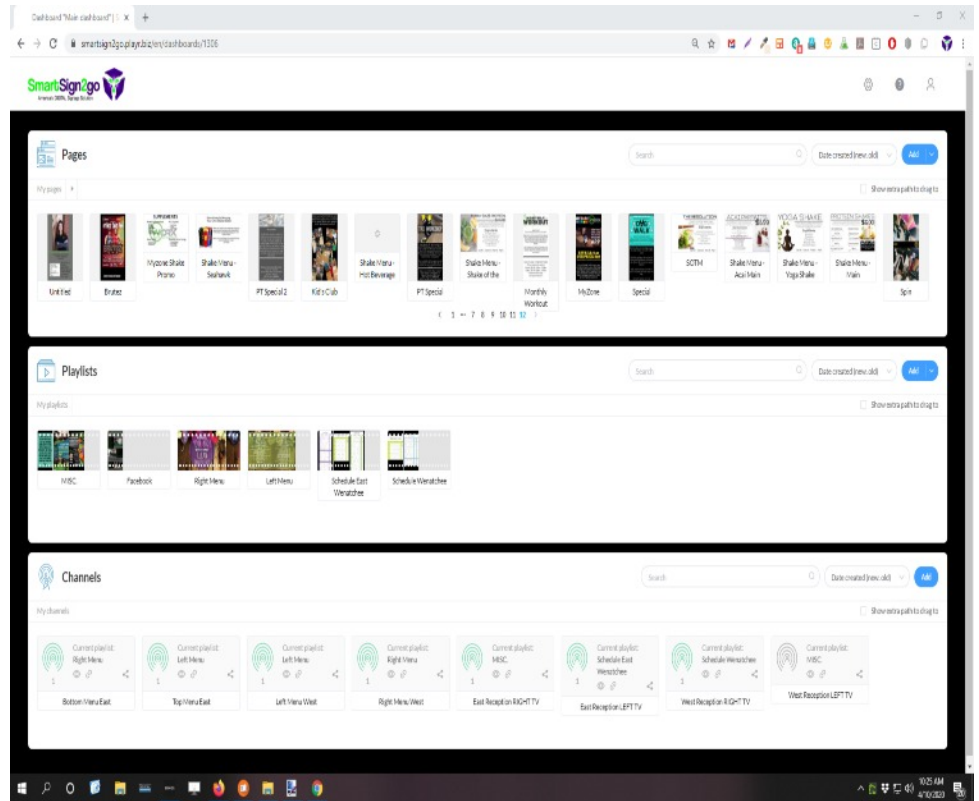

## About SmartSign2go

SmartSign2go is a cloud-based digital signage system built from the ground up for the non-technical end-user using the latest technology for your choice of devices.

# Managing your installed signs is **EASY** with **SmartSign2go!**

**Lightening-fast scheduling and publishing tools, from any browser, even your **PHONE!****

**SmartSign2go Cloud-based Dashboard**

**Create any design with ease right before your eyes.**