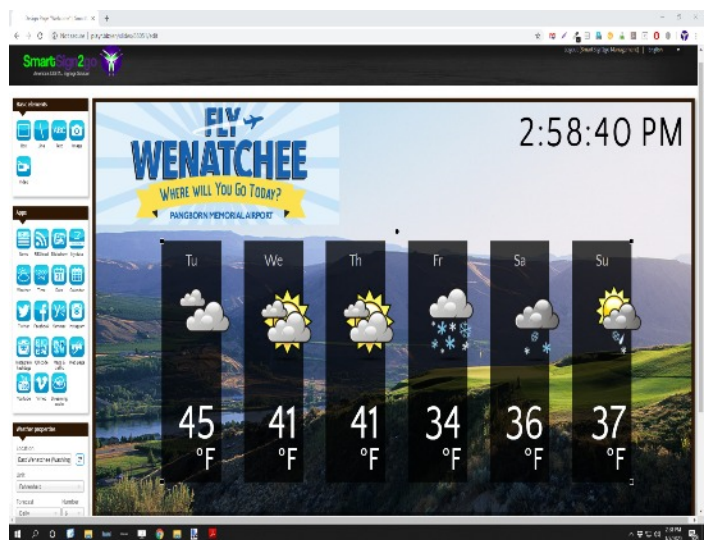

# Managing your installed signs is **EASY** with **SmartSign2go!**

**Lightening-fast scheduling and publishing tools, from any browser, even your **PHONE!****

**SmartSign2go Cloud-based Dashboard**

**Create any design with ease right before your eyes.**