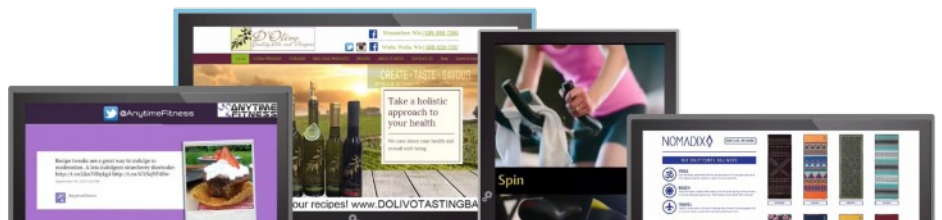

Amazing TV-Signage... in a SNAP!

**Turn any TV into an
impressive signage display in
a fraction of the time and
budget of legacy systems.**