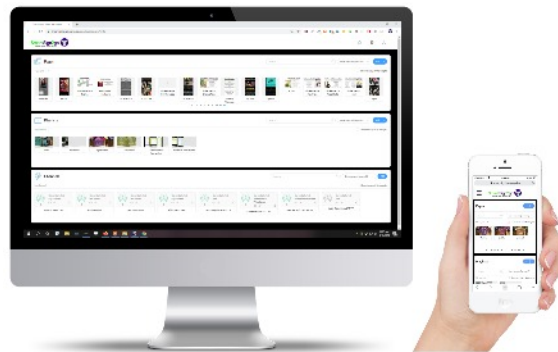

## About SmartSign2go

SmartSign2go is a cloud-based digital signage system built from the ground up for the non-technical end-user using the latest technology for your choice of devices.

### Why Choose Us?

We come from the installing dealer world so we know what you need!

This system is designed for maximum time-efficiency with appropriate features for small to medium-sized businesses and franchises.

# Managing your installed signs is **EASY** with **SmartSign2go!**

**Lightening-fast scheduling and publishing tools, from any browser, even your **PHONE!****

**SmartSign2go Cloud-based Dashboard**

**Create any design with ease right before your eyes.**

**What You See Is What You Get design tools with drag and drop ease**

**All your favorite apps, redesigned for signage with set and forget auto-update technology!**

**The Ever-expanding app collection gives you powerful features.**