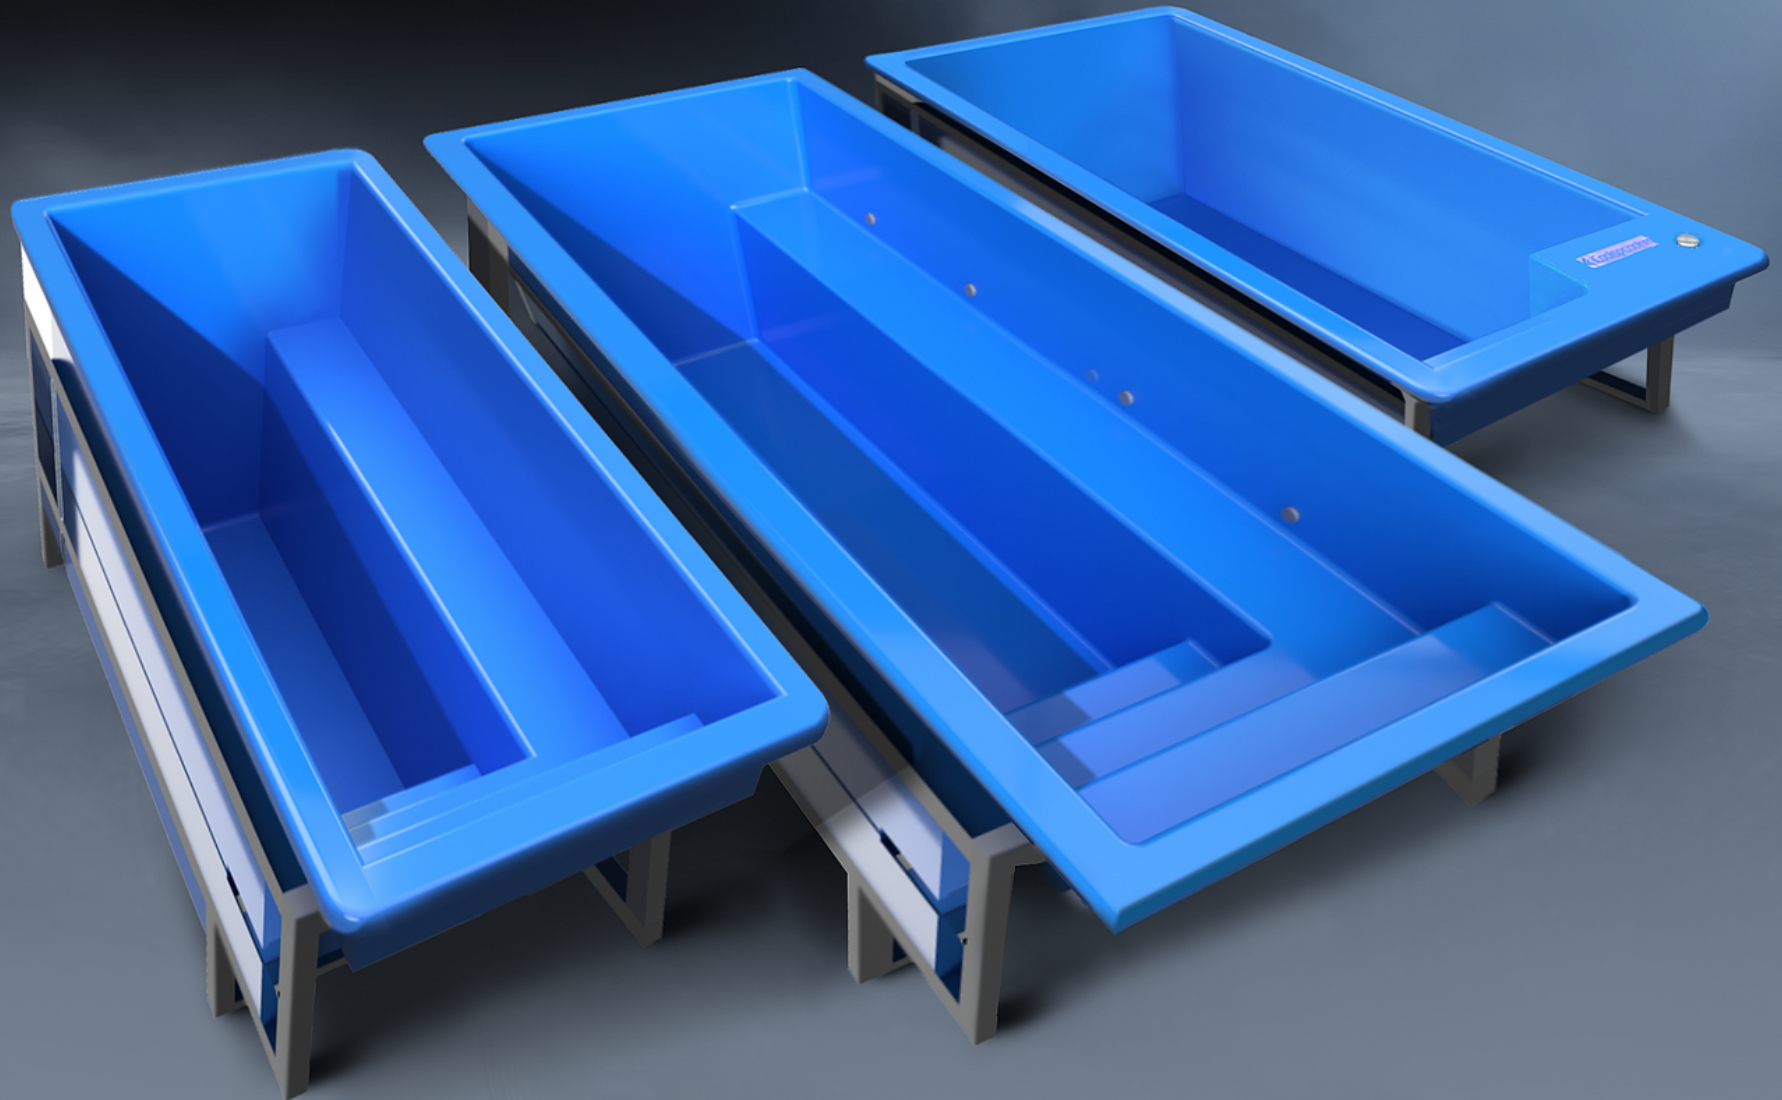

Big Deep Recovery Pools

Space For Your Entire Team

Proven World Class Recovery

PRODUCT
INFORMATION

Recognised around the world as the best in class big deep recovery pools
Hundreds already installed in Sports Clubs, Colleges, Stadiums, Gyms & Hotels