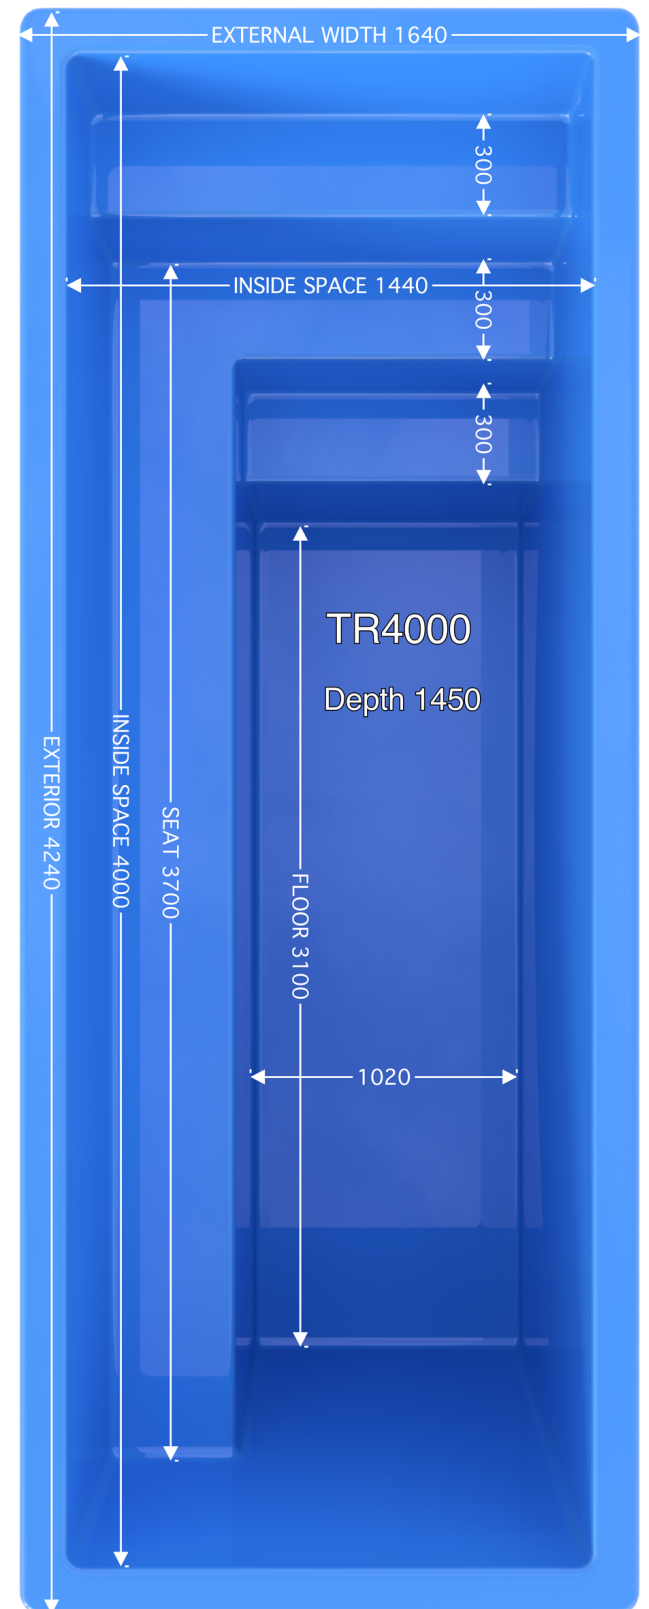

206 x 96 x 135
Internal Dims.
L x W x H (cm)

200 x 090 x 145
Lower Floor Dims.
L x W x H (cm)

None
Steps (3)
W x H (cm)

None
Internal Seat
L x W x H (cm)

2500L
Water Volume

280KG
Net Weight

Hand Laid 8 layer Glass Fibre
Insulation

✓ Yes
Water inlet and outlet pre-fitted in factory for
external chiller

✗ No
External chiller included in the price

Massage jets, external water filter,
thermal cover
Optional features at extra cost

TR 3000
$19,000

[Read more](#)

8-10

Maximum capacity

324 x 164 x 151
External Dims.
L x W x H (cm)

300 x 140 145
Internal Dims.
L x W x H (cm)

210 x 102 x 145
Lower Floor Dims.
L x W x H (cm)

30 x 30
Steps (3)
W x H (cm)

270 x 40 x 85
Internal Seat
L x W x H (cm)

4000L
Water Volume

400KG
Net Weight

50mm cell polyurethane
spray foam
Insulation

✓ Yes
Water inlet and outlet pre-fitted in factory for
external chiller

✗ No
External chiller included in the price

Massage jets, external water filter,
thermal cover
Optional features at extra cost

TR 4000
$24,000

[Read more](#)

10-12

Maximum capacity

424 x 164 x 151
External Dims.
L x W x H (cm)

400 x 140 145
Internal Dims.
L x W x H (cm)

310 x 102 x 145
Lower Floor Dims.
L x W x H (cm)

30 x 30
Steps (3)
W x H (cm)

370 x 40 x 85
Internal Seat
L x W x H (cm)

5000L
Water Volume

450KG
Net Weight

50mm cell polyurethane
spray foam
Insulation

✓ Yes
Water inlet and outlet pre-fitted in factory for
external chiller

✗ No
External chiller included in the price

Massage jets, external water filter,
thermal cover
Optional features at extra cost