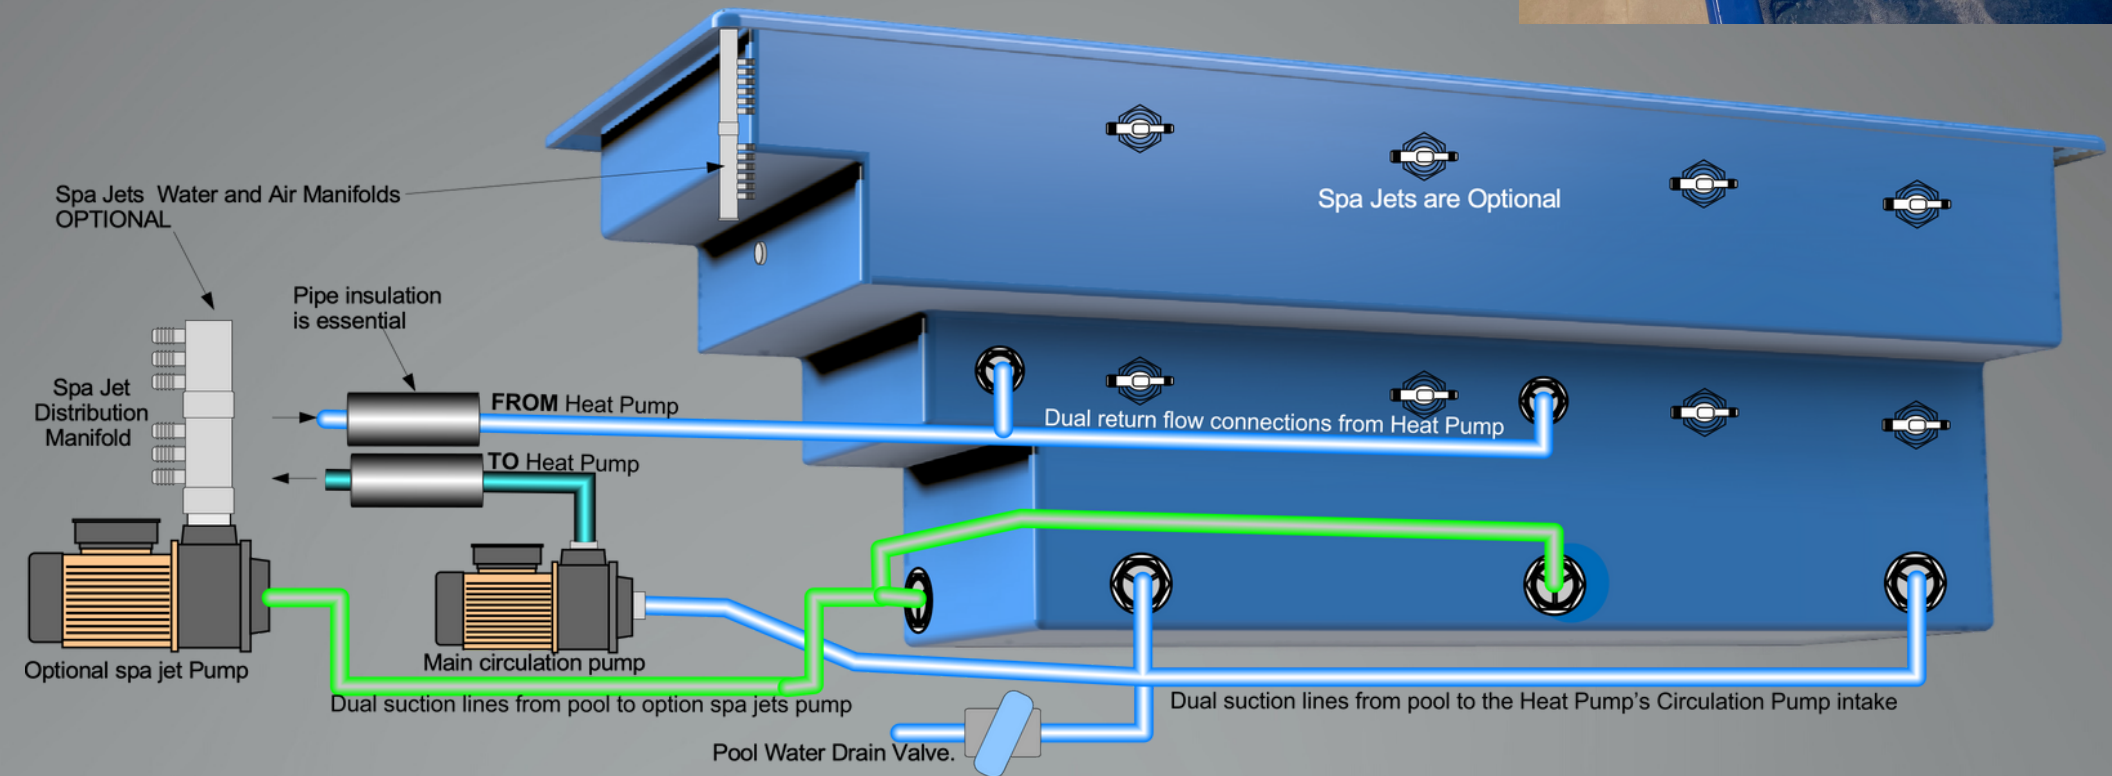

✗ No  
External chiller included in the price

Massage jets, external water filter,  
thermal cover  
Optional features at extra cost

**ADD THE WORLD'S MOST POPULAR BIG POOL CHILLERS FOR OUTSTANDING ICE BATH PERFORMANCE**

**TURBOCOOLTYPHOON**  
20,000 WATTS COOLING POWER  
UNIQUE TWIN ENGINE DESIGN  
FOR POOLS UP TO 10,000 LITRES

**TURBOCOOL MINI**  
10,000 WATTS COOLING POWER  
FOR POOLS UP TO 2,500 LITRES

**HUGE 15" TOUCH SCREEN CONTROLLER**  
INCLUDED WITH ALL TURBOCOOL MODELS  
CAN BE WALL MOUNTED IN ANY CONVENIENT POSITION

**ICOOLSPORT POOLS ARE SUITABLE FOR A WIDE RANGE OF INSTALLATION OPTIONS DUE TO THE INCLUDED SELF SUPPORTING METAL FRAME.**

- FULL SUBMERGED IN TO FLOOR OR DECK
- PARTLY SUBMERGED INTO FLOOR OR DECK
- FULLY ABOVE FLOOR.

**A Typical Plumbing layout. Please always check for the latest updates before installing a new pool**