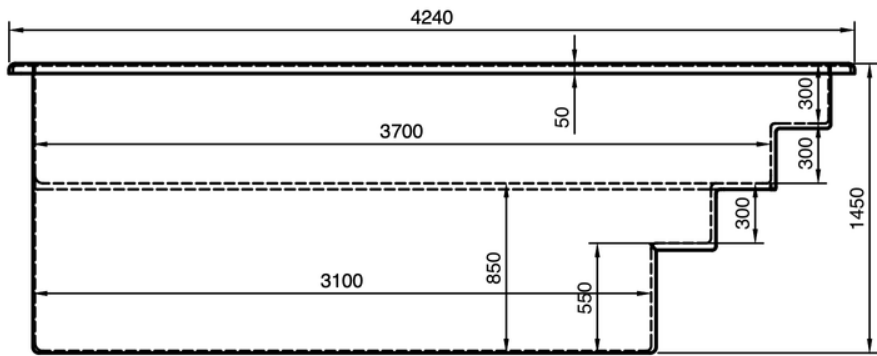

Outer and Inner Dimensions of the Pool Shells.

TR4000