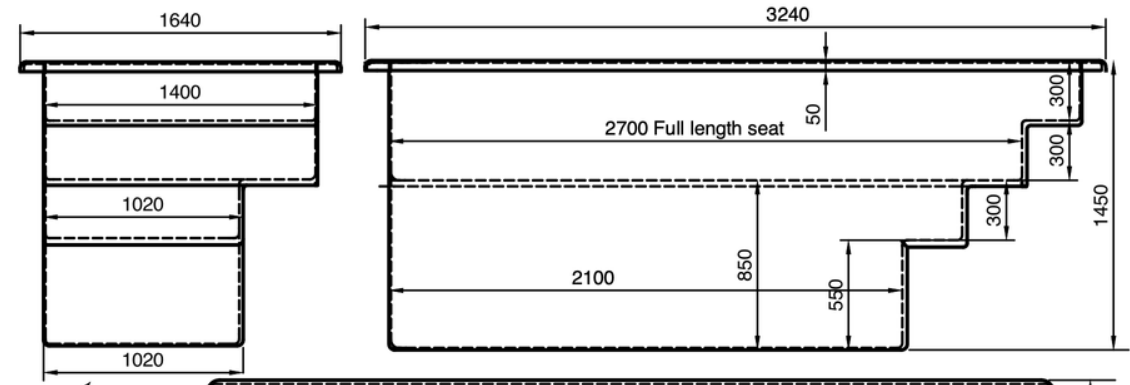

Outer and Inner Dimensions of the Pool Shells.

TR4000

TR3000

Width dimensions for TR3000 and TR4000 are identical

TR2000