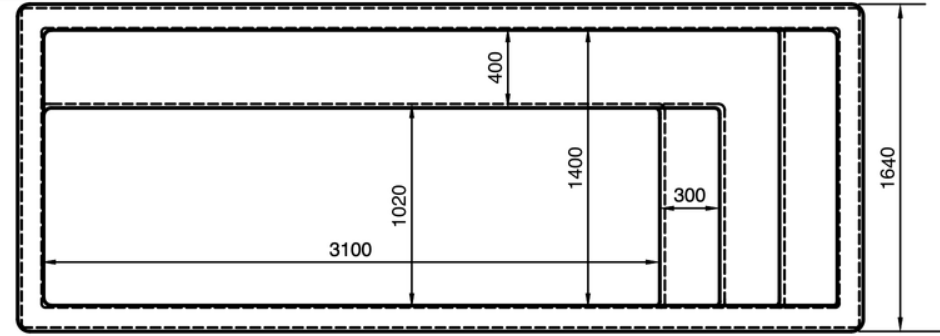

Outer and Inner Dimensions of the Pool Shells.

TR4000

TR3000

Width dimensions for TR3000 and TR4000 are identical

TR2000