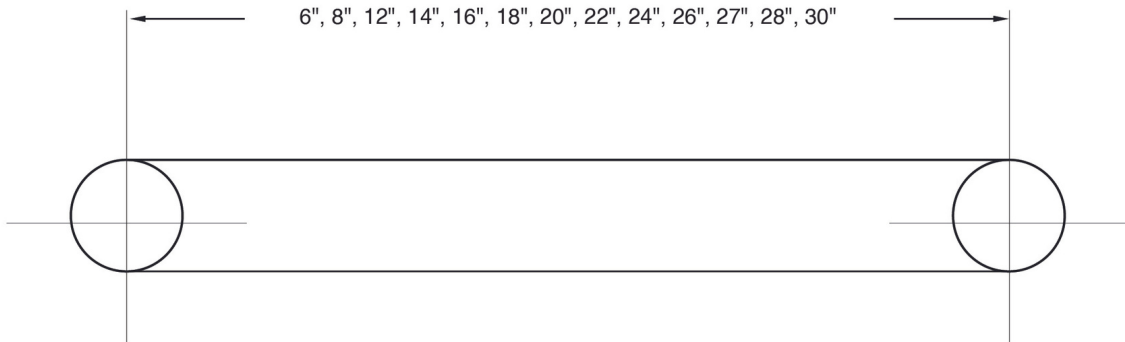

Towel Bar / Handle Template

Recommended Hole Diameter: 3/8" - 1/2"

Note: Drawings Not To Scale

GlaziersChoice.com
27702 Crown Valley Pkwy D4-311, Ladera Ranch CA 92694