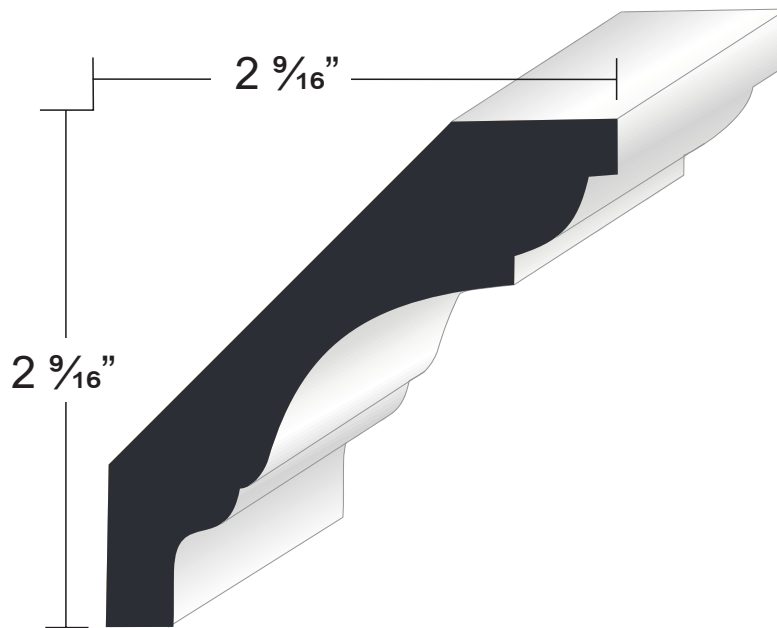

POPLAR

Crown U540

Dimensions

a. $\frac{3}{4}$ " x $3 \frac{1}{2}$ "

TURKSTRA
Trim & Doors

370 Green Road, Stoney Creek, ON L8E 2M3

Tel: 905-573-8746

turkstralumber.com

TURKSTRA

ALWAYS ON THE LEVEL