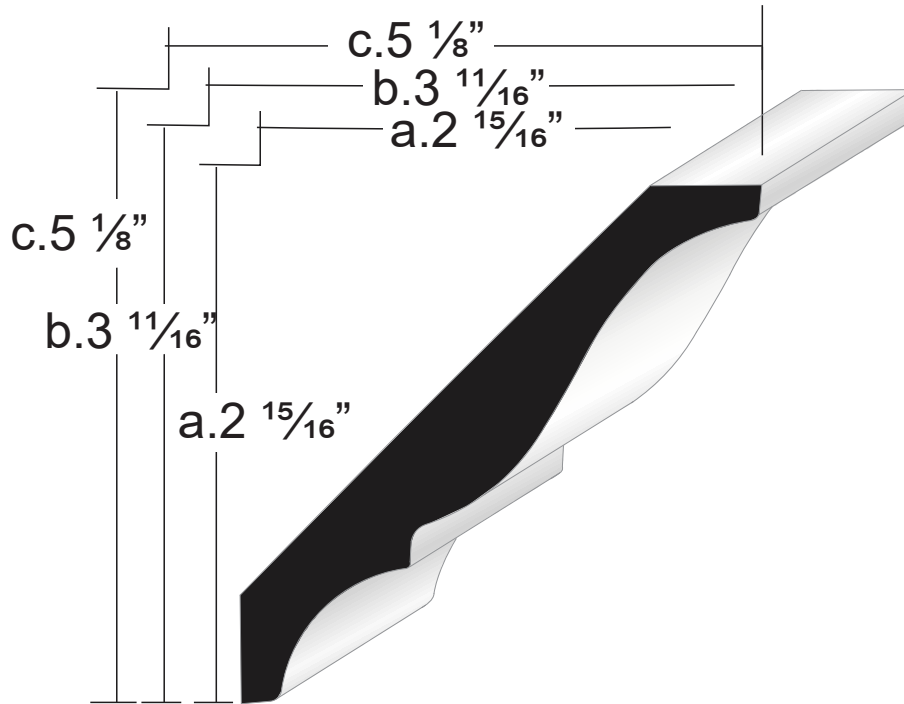

POPLAR

Apron CM403

Dimensions

a. 3/4" x 4 1/8"

b. 3/4" x 5 3/16"

c. 3/4" x 7 1/4"

TURKSTRA
Trim & Doors

370 Green Road, Stoney Creek, ON L8E 2M3