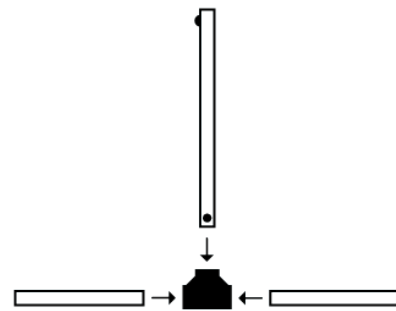

TARGET TOWER Assembly

1

2

3

4

5

6

IMPORTANT: REVIEW CAREFULLY AND KEEP FOR FUTURE REFERENCE

Developed in the UK by iControl Sport Limited / Football Flick. Assembled in India.

SAFETY AND CARE: When not in use, always store the unit away. Prolonged exposure to sunshine, rain, snow etc. will cause deterioration of the unit. The Football Flick Hero! Target Tower has been designed to be used with the weight footballs that have been provided. It has not been designed to be used with heavier adaptations or any other objects. Do not sit, stand or apply pressure to the unit. Set up should be carried out by an adult. After assembly, regularly check all fastenings are secure. The Football Flick Target Tower should be used responsibly and under the supervision of adults where children may be using the unit.