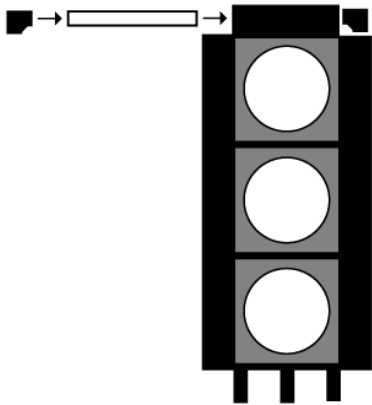

TARGET TOWER Assembly

1

2

3

4

5

6

IMPORTANT: REVIEW CAREFULLY AND KEEP FOR FUTURE REFERENCE

Developed in the UK by iControl Sport Limited / Football Flick. Assembled in India.

SAFETY AND CARE: When not in use, always store the unit away. Prolonged exposure to sunshine, rain, snow etc. will cause deterioration of the unit. The Football Flick Hero! Target Tower has been designed to be used with the weight footballs that have been provided. It has not been designed to be used with heavier adaptations or any other objects. Do not sit, stand or apply pressure to the unit. Set up should be carried out by an adult. After assembly, regularly check all fastenings are secure. The Football Flick Target Tower should be used responsibly and under the supervision of adults where children may be using the unit.