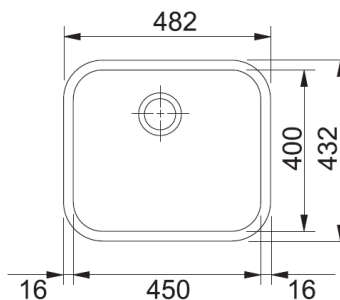

## TECHNICAL DATA

Length overall	482.00 mm
Width overall	432.00 mm
Length of large bowl	450.00 mm
Width of large bowl	400.00 mm
Depth of large bowl	180.00 mm
Number of bowls	1
Waste Outlet Diameter	3-1/2"
Cut-Out	TEMPLATE
Type of Material	STAINLESS-STEEL
Cabinet	60
Set FUN Code	127.0634.867 (Sink + Clips + Waste kit + Siphon)
Naked Sink FUN code	127.0634.788 (Naked Sink ONLY)