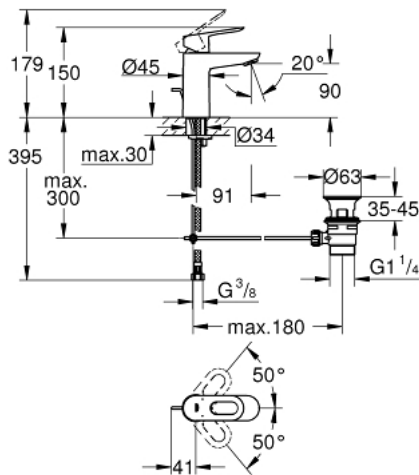

23 335 000 **BAULoop SINGLE-LEVER BASIN MIXER 1/2"**  
**S-SIZE**

**PRODUCT DESCRIPTION**

- Colour: chrome
- GROHE Long-Life 28 mm ceramic cartridge
- GROHE Long-Life finish
- GROHE Water Saving - Less water, perfect flow
- maximum flow rate (at 3 bar): 5 l/min
- rapid installation system
- plastic pop-up waste set 1 1/4"
- flexible connection hoses

## 23 335 000 BAULOOP SINGLE-LEVER BASIN MIXER 1/2" S-SIZE

### SPARE PARTS, October 2012 – now

- 1: Lever (Spare part-nr. 46695000)
- 2: Cartridge (Spare part-nr. 46580000)
- 3: Pop-up rod (Spare part-nr. 46739000)
- 4: Mousseur (Spare part-nr. 48159000)
- 5: Shank mounting kit (Spare part-nr. 46249000)
- 6: Waste set 1 1/4" (Spare part-nr. 28910000)
- 6.1: Plug (Spare part-nr. 07182000)
- 6.2: Eccentric rod (Spare part-nr. 07052000)
- 7: Mounting wrench (Spare part-nr. 19017000)\*
- 8: Eccentric rod (Spare part-nr. 07341000)\*