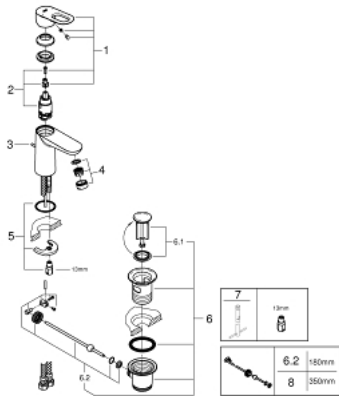

23 335 000 **BAULoop SINGLE-LEVER BASIN MIXER 1/2"**  
**S-SIZE**

**PRODUCT DESCRIPTION**

- Colour: chrome
- GROHE Long-Life 28 mm ceramic cartridge
- GROHE Long-Life finish
- GROHE Water Saving - Less water, perfect flow
- maximum flow rate (at 3 bar): 5 l/min
- rapid installation system
- plastic pop-up waste set 1 1/4"
- flexible connection hoses

## 23 335 000 BAULOOP SINGLE-LEVER BASIN MIXER 1/2" S-SIZE

### SPARE PARTS, October 2012 – now

- 1: Lever (Spare part-nr. 46695000)
- 2: Cartridge (Spare part-nr. 46580000)
- 3: Pop-up rod (Spare part-nr. 46739000)
- 4: Mousseur (Spare part-nr. 48159000)
- 5: Shank mounting kit (Spare part-nr. 46249000)
- 6: Waste set 1 1/4" (Spare part-nr. 28910000)
- 6.1: Plug (Spare part-nr. 07182000)
- 6.2: Eccentric rod (Spare part-nr. 07052000)
- 7: Mounting wrench (Spare part-nr. 19017000)\*
- 8: Eccentric rod (Spare part-nr. 07341000)\*