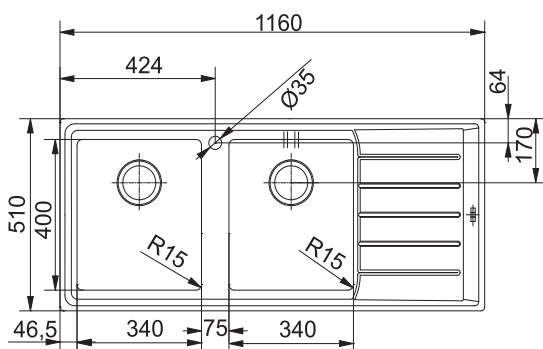

SPECIFICATION SHEET

NEPTUNE NPX 621 RHD

PRODUCT FAMILY : SINKS

FINISH: STAINLESS STEEL

PRODUCT INFORMATION

Article Number	101.0068.377
Opposite Configuration	101.0068.381
Cabinet Size	800 mm (900 if next to the wall)
Waste Outlet Diameter	3 1/2"
Length Overall	1160 mm
Width Overall	510 mm
Length of large bowl	340 mm
Width of large bowl	400 mm
Depth of large bowl	200 mm
Number of Bowls	2
Cutout Length	1140 mm
Cutout Width	490 mm
Cut-Out Template	No
Position of Drainer	Right hand side
Overflow	Yes - Hidden overflow
Waste Kit Included	Yes
Fixing Kit Included	Yes
Siphon Included	Yes
Country of Origin	Italy
Installation Type	Inset
Packaging Type	- Packed in carton box with waste kit, fixing kit and siphon included.

FEATURES

-  AISI 304
-  Inset Installation
-  Prefixed Sealing
-  Disposer - Optional