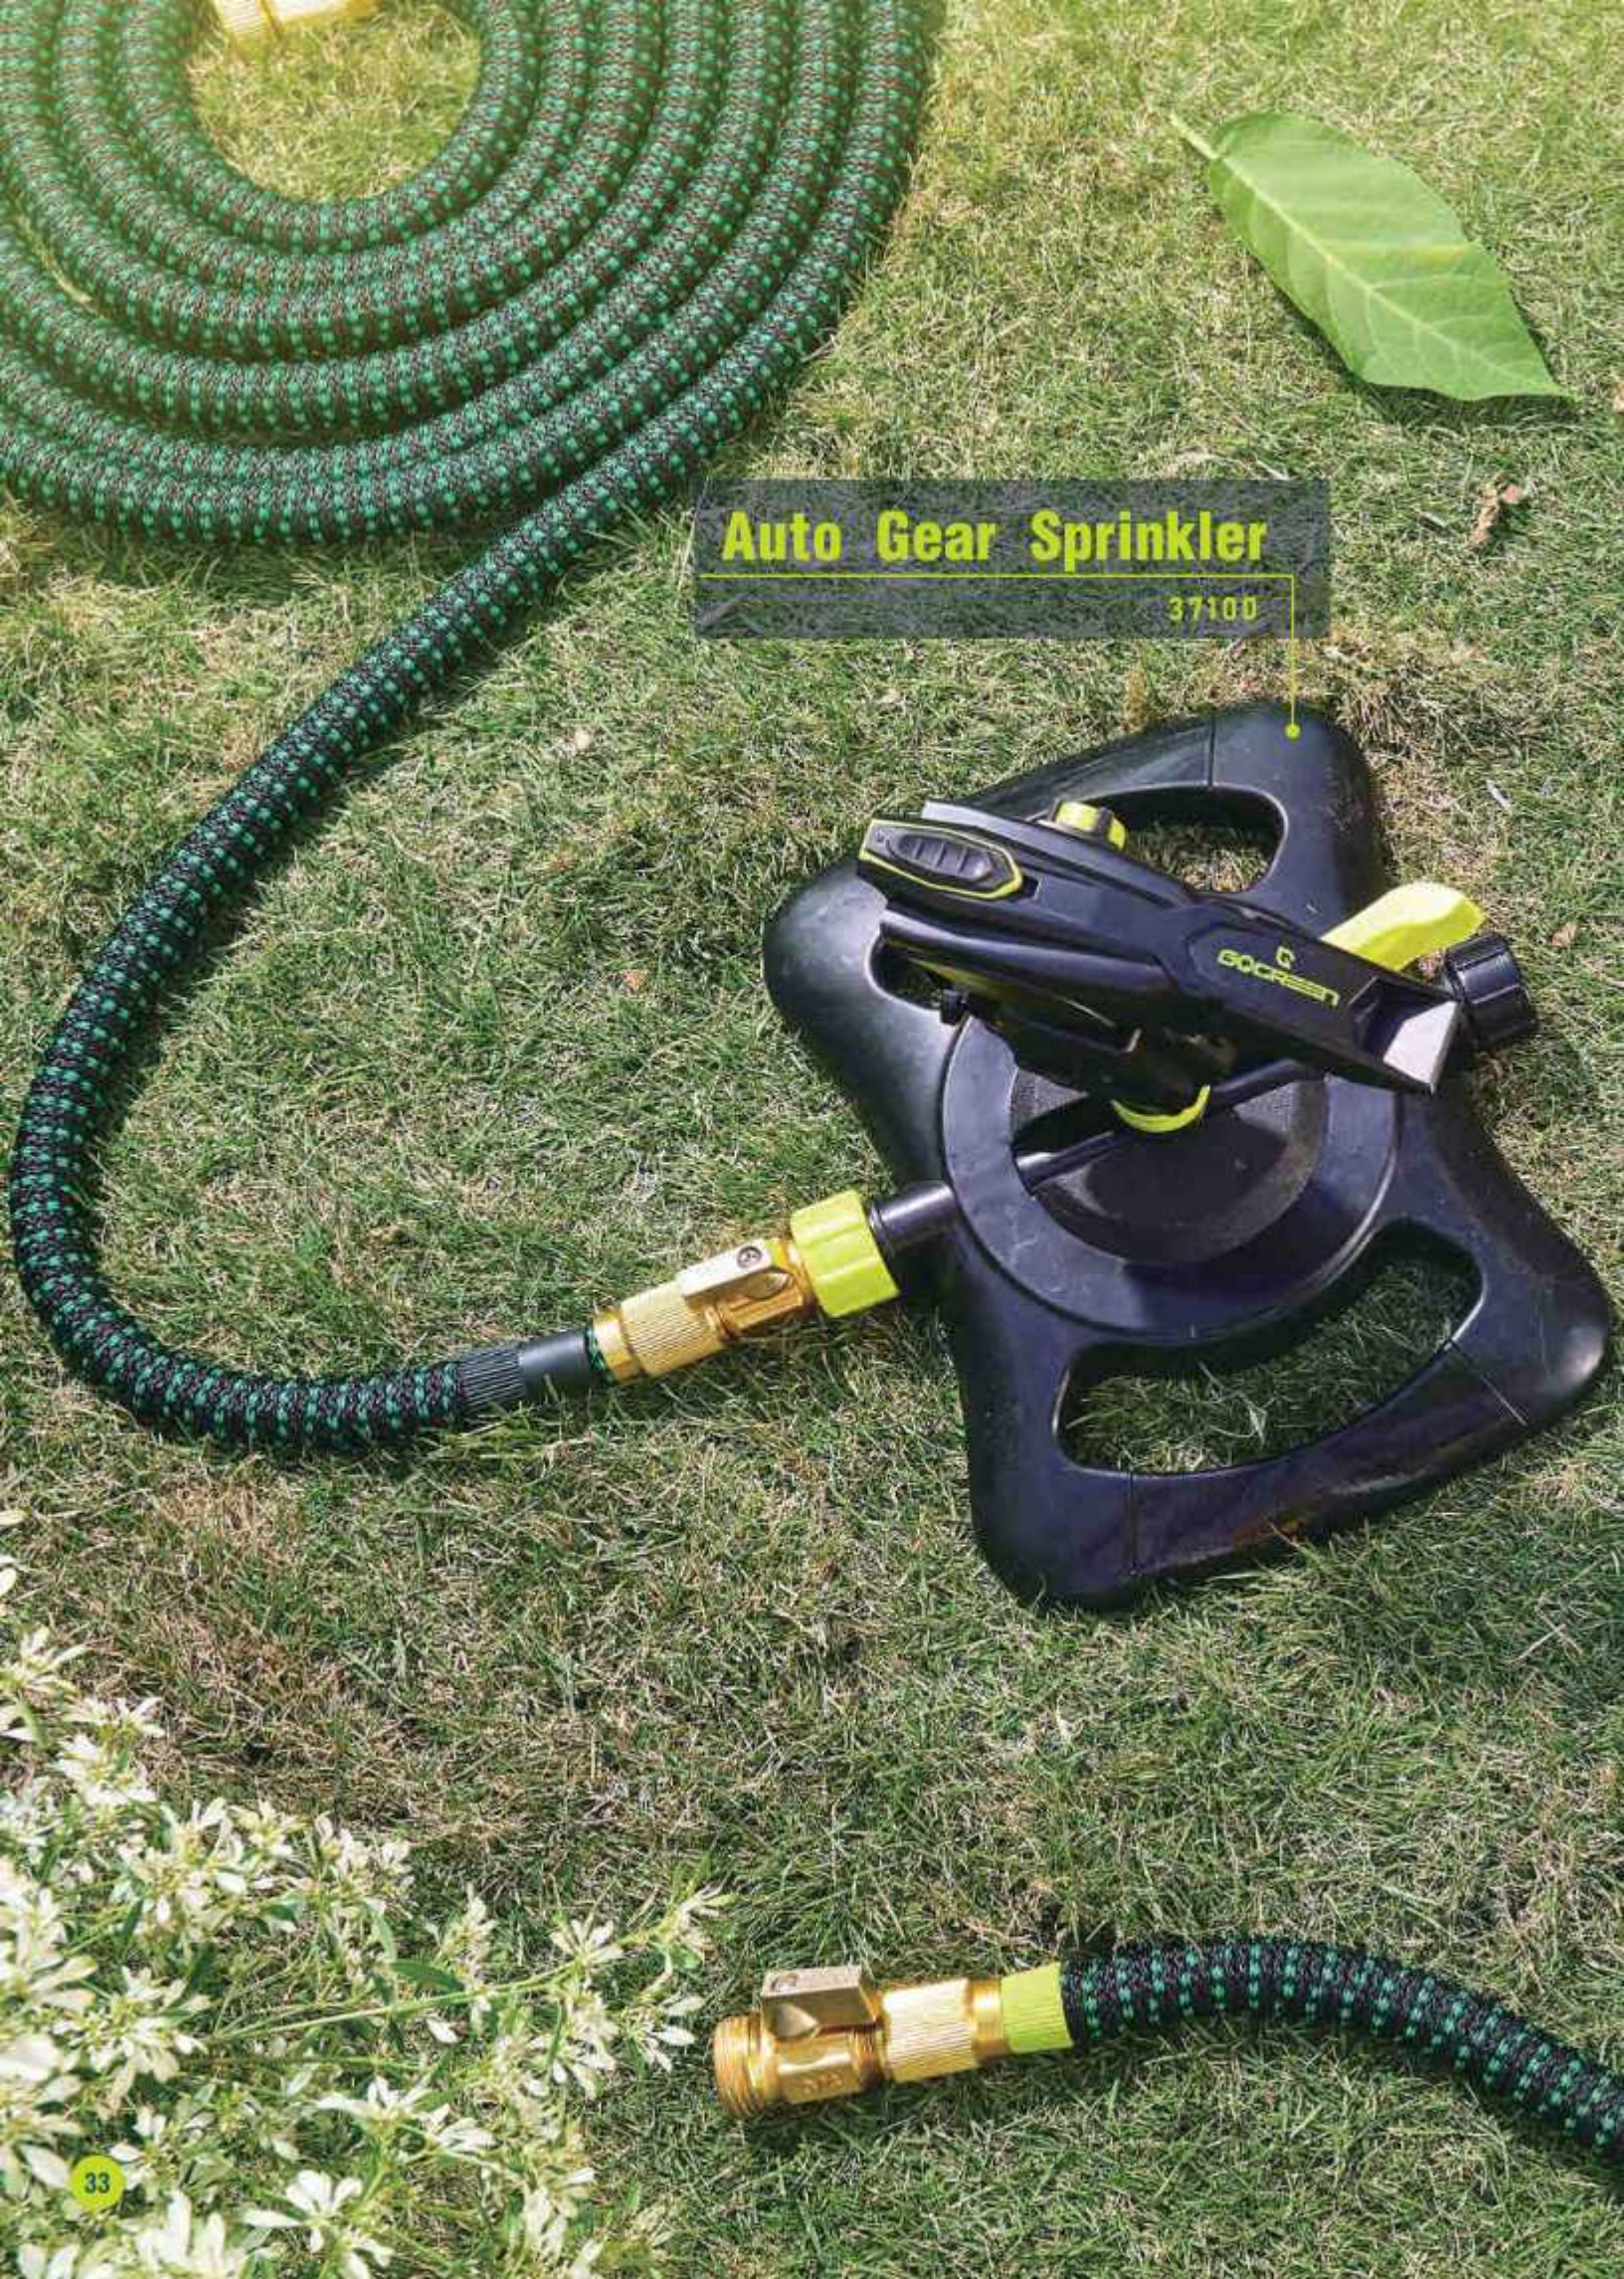

Auto Gear Sprinkler

37100