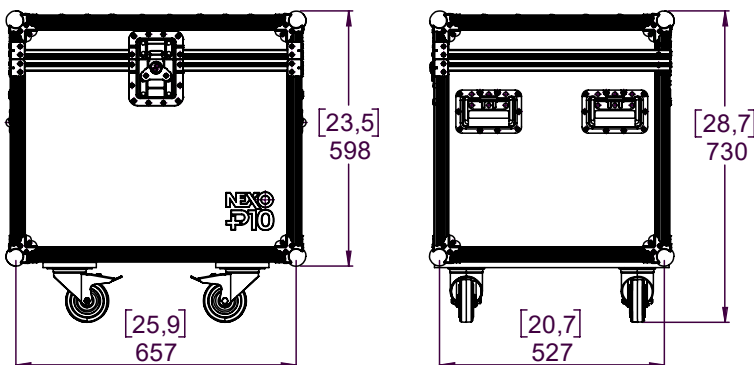

## Flight case for 2x P10

Weight: 28 kg / 62 lb

Dimensions:

- NEXO cannot accept responsibility for accidents caused by any factor other than defects in this product itself.
- Please check the web site [nexo-sa.com](http://nexo-sa.com) for the latest update.