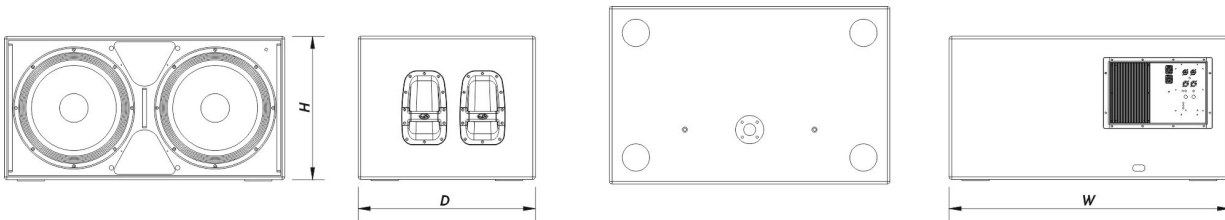

Net Weight 68,5 kg (151,0 lb)

Components

LF Driver 18LX

Shipping

Carton Dimensions (H x W x D) 1.180 x 730 x 610 mm
46,5 x 28,7 x 24,0 in

Shipping Weight 73,5 kg (162,0 lb)

DIMENSIONS

ORDERING INFORMATION

Model	Description	P/N

System

EVENT-218A		10429060

Replacement Parts

18LX	Cone Transducer	10214270
DIGIMOD-2000	Amplifier	30008110
DSP-EVENT-218A	Dsp	20406400

EVENT 218A

DAS Audio Group, S.L. - C/ Islas Baleares 24 - 46988
Fuente del Jarro - Valencia - Spain - Tel. +34961340860
Updated (DD/MM/YYYY): 07/11/2023