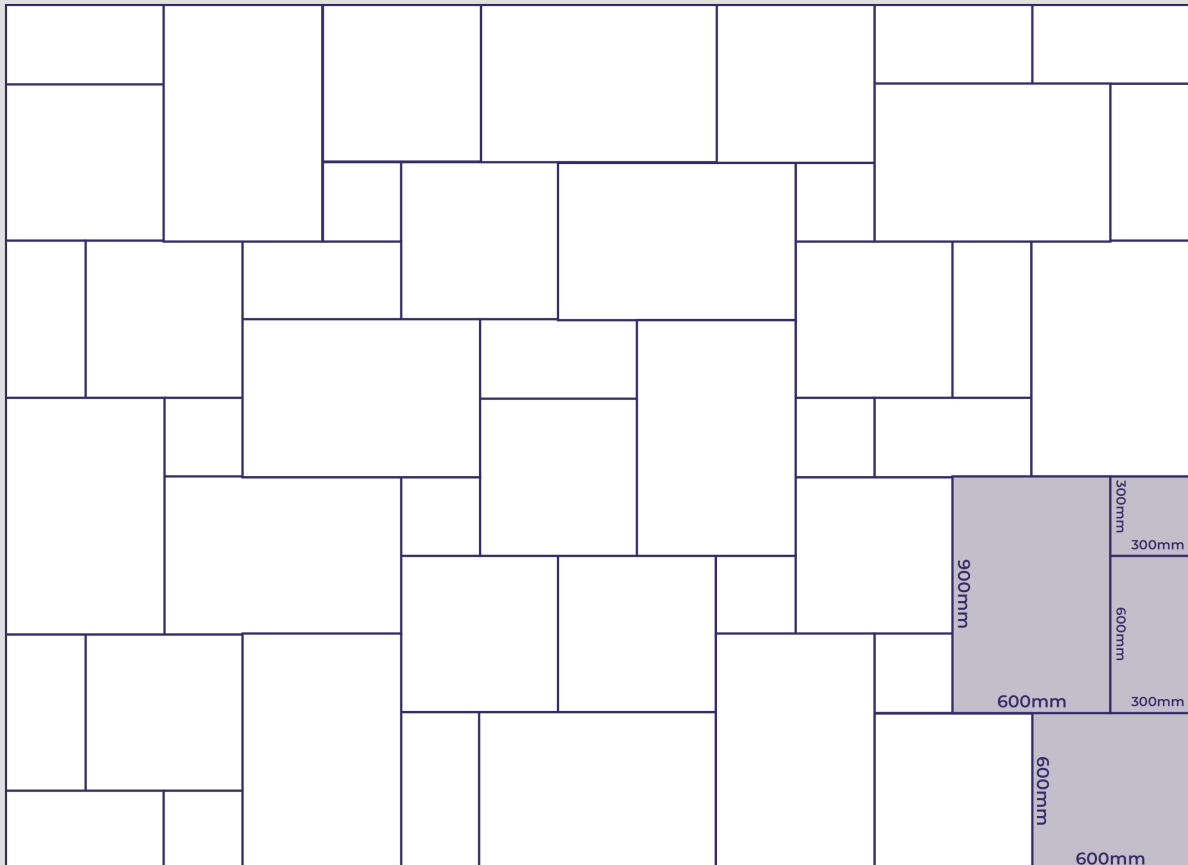

# SANDSTONE PORECLAIN RANGE

## Patina

LENGTH (MM)	WIDTH (MM)	THICKNESS (MM)	SINGLE SIZE PACK (25.92M <sup>2</sup> )	PROJECT PACK (14.78M <sup>2</sup> )
300	300	20		9
600	300	20		13
600	600	20		13
900	600	20	48	13

EDGE FINISH : Rectified

4 SIZE LAYING PATTERN - 15.3M<sup>2</sup>

LAYING PATTERN - 900 X 600