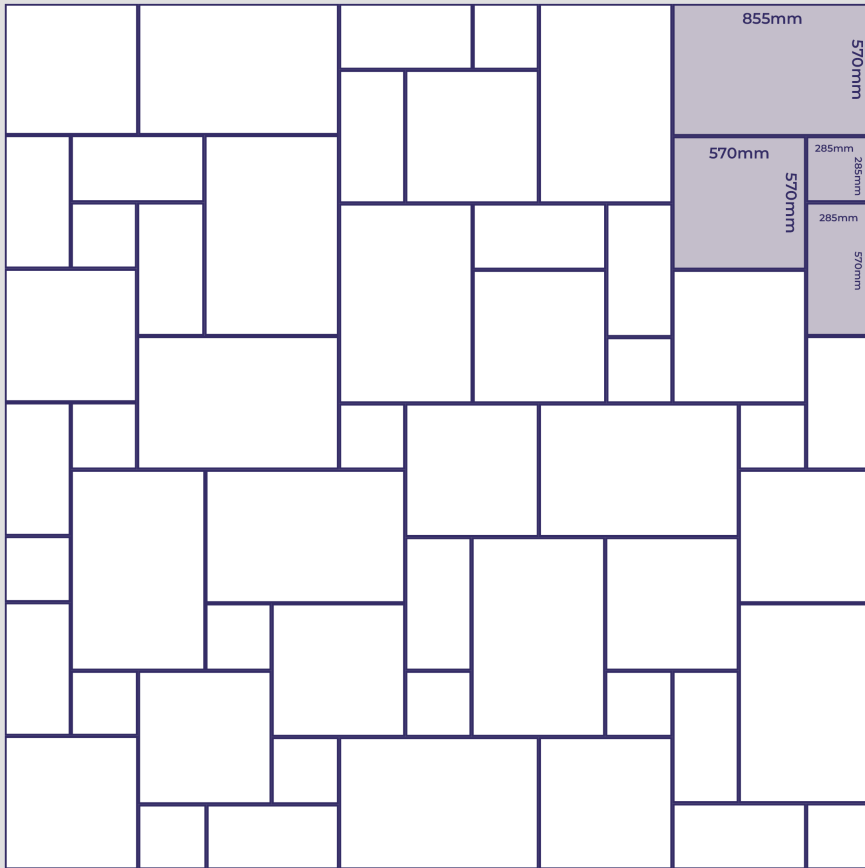

PREMIUM SANDSTONE PAVING

Castle Grey

300 X 300 600 X 300 600 X 600 900 X 600

JOINT WIDTH : 10-15mm

SIZES : Are nominal, with a tolerance of +/-3mm.

COLOURS : Vary in all natural stone products.

EDGE FINISH : Natural

SURFACE FINISH : Natural

LENGTH (MM)	WIDTH (MM)	THICKNESS (MM)	SINGLE SIZE PACK			PROJECT PACK	
			(7.15 M ²)	(14.79 M ²)	(15.2 M ²)	(15.3 M ²)	(15.3 M ²)
300	300	22	85				9
300	600	22		85			13
600	600	22			40		13
900	600	22			28		13
285	285	22					16
285	570	22					17
570	570	22					17
855	570	22					15

4 SIZE LAYING PATTERN - 13,65M2

LAYING PATTERN - 300 X 300

LAYING PATTERN - 600 X 300

LAYING PATTERN - 600 X 600

LAYING PATTERN - 900 X 600