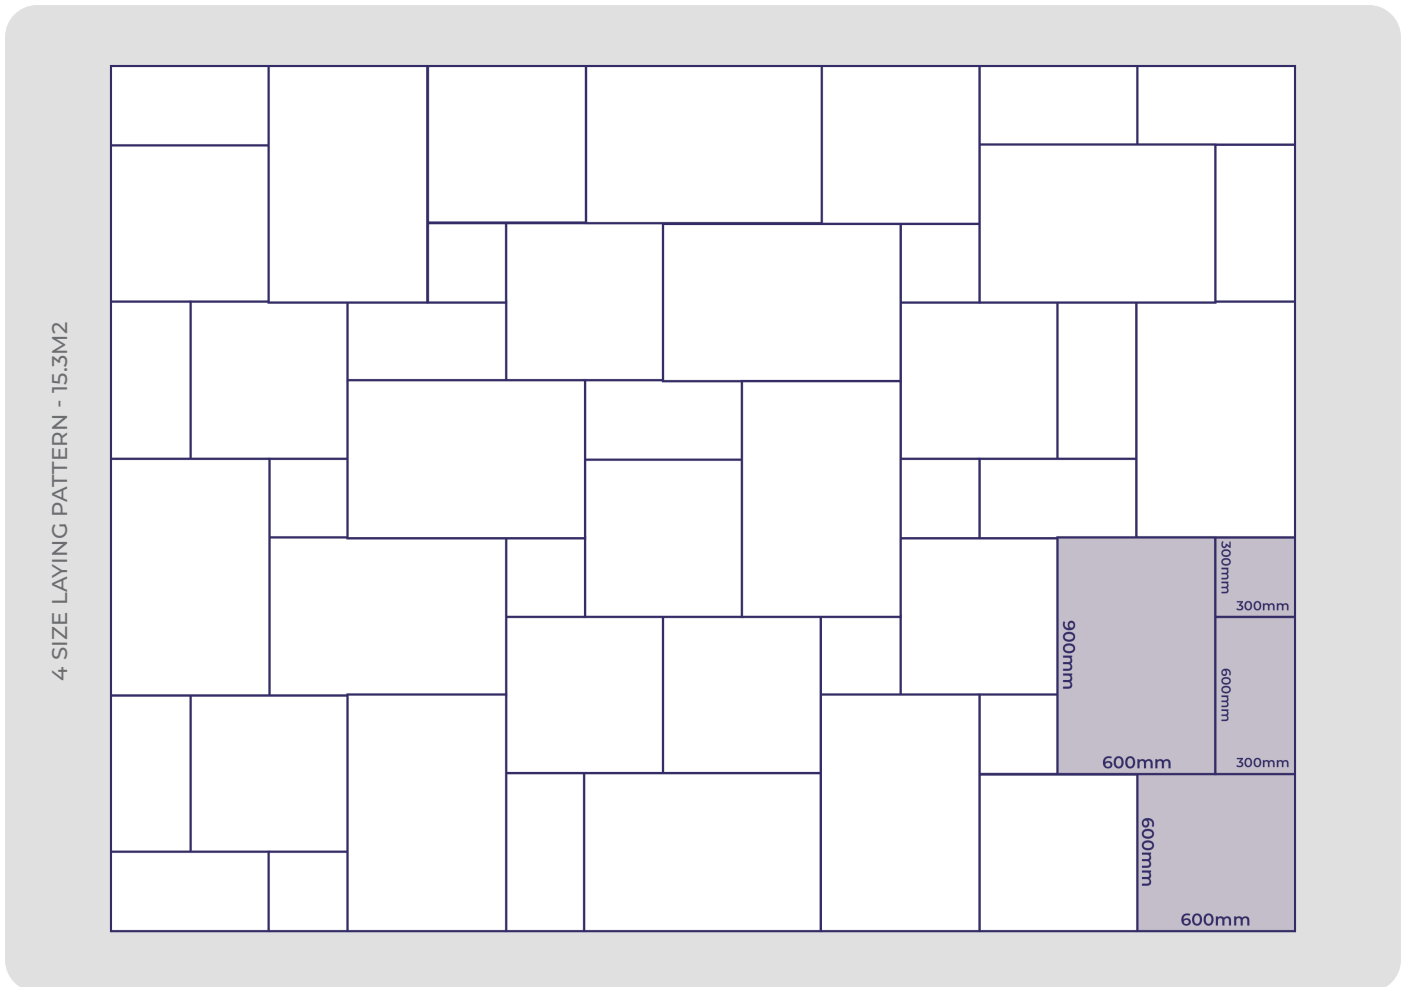

PREMIUM SANDSTONE PAVING

Castle Grey

300 X 300 600 X 300 600 X 600 900 X 600

JOINT WIDTH : 10-15mm

SIZES : Are nominal, with a tolerance of +/-3mm.

COLOURS : Vary in all natural stone products.

EDGE FINISH : Natural

SURFACE FINISH : Natural

LENGTH (MM)	WIDTH (MM)	THICKNESS (MM)	SINGLE SIZE PACK			PROJECT PACK	
			(7.15 M ²)	(14.79 M ²)	(15.2 M ²)	(15.3 M ²)	(15.3 M ²)
300	300	22	85				9
300	600	22		85			13
600	600	22			40		13
900	600	22			28		13
285	285	22					16
285	570	22					17
570	570	22					17
855	570	22					15

4 SIZE LAYING PATTERN - 13,65M2

LAYING PATTERN - 300 X 300

LAYING PATTERN - 600 X 300

LAYING PATTERN - 600 X 600

LAYING PATTERN - 900 X 600