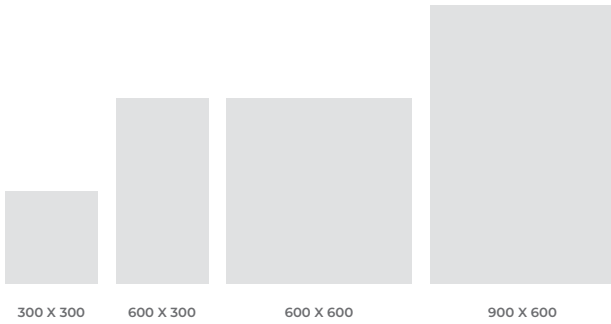

ARTISAN MIRAGE PAVING

Mint

JOINT WIDTH : 5-10mm
SIZES : Are nominal, with a tolerance of +/-3mm.
COLOURS : Vary in all natural stone products.

EDGE FINISH : Sawn Edge
SURFACE FINISH : Honed

LENGTH (MM)	WIDTH (MM)	THICKNESS (MM)	SINGLE SIZE PACK	PROJECT PACK
			(16.2M ²)	(15.3M ²)
300	300	20		9
600	300	20		13
600	600	20		13
900	600	20	30	13

LAYING PATTERN - 900 X 600