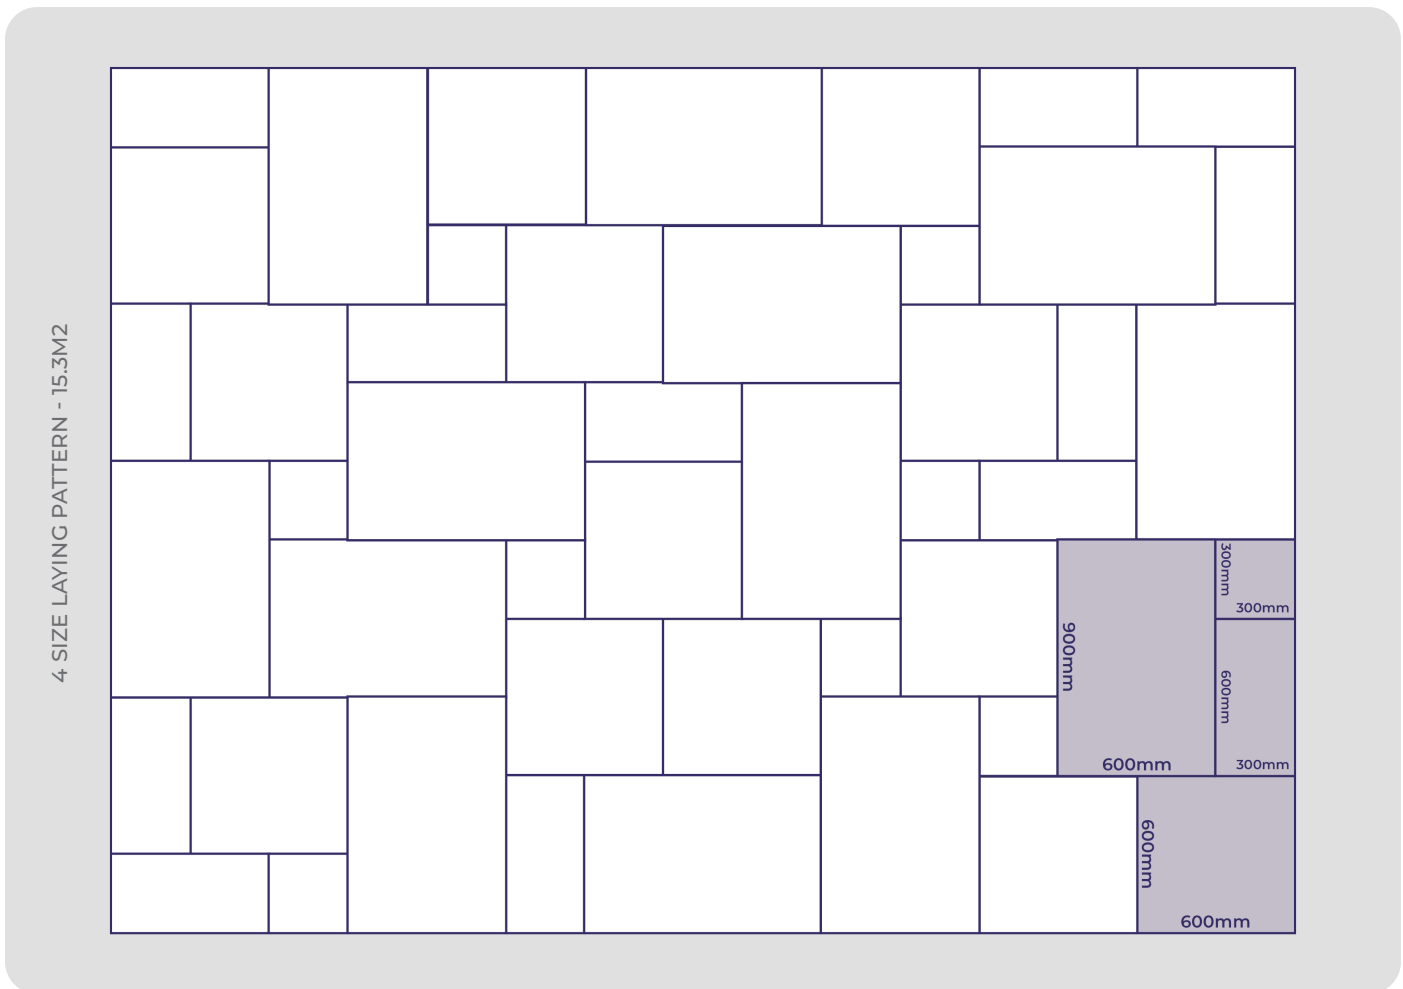

ARTISAN MIRAGE PAVING

Mint

JOINT WIDTH : 5-10mm
SIZES : Are nominal, with a tolerance of +/-3mm.
COLOURS : Vary in all natural stone products.

EDGE FINISH : Sawn Edge
SURFACE FINISH : Honed

LENGTH (MM)	WIDTH (MM)	THICKNESS (MM)	SINGLE SIZE PACK	PROJECT PACK
			(16.2M ²)	(15.3M ²)
300	300	20		9
600	300	20		13
600	600	20		13
900	600	20	30	13

LAYING PATTERN - 900 X 600