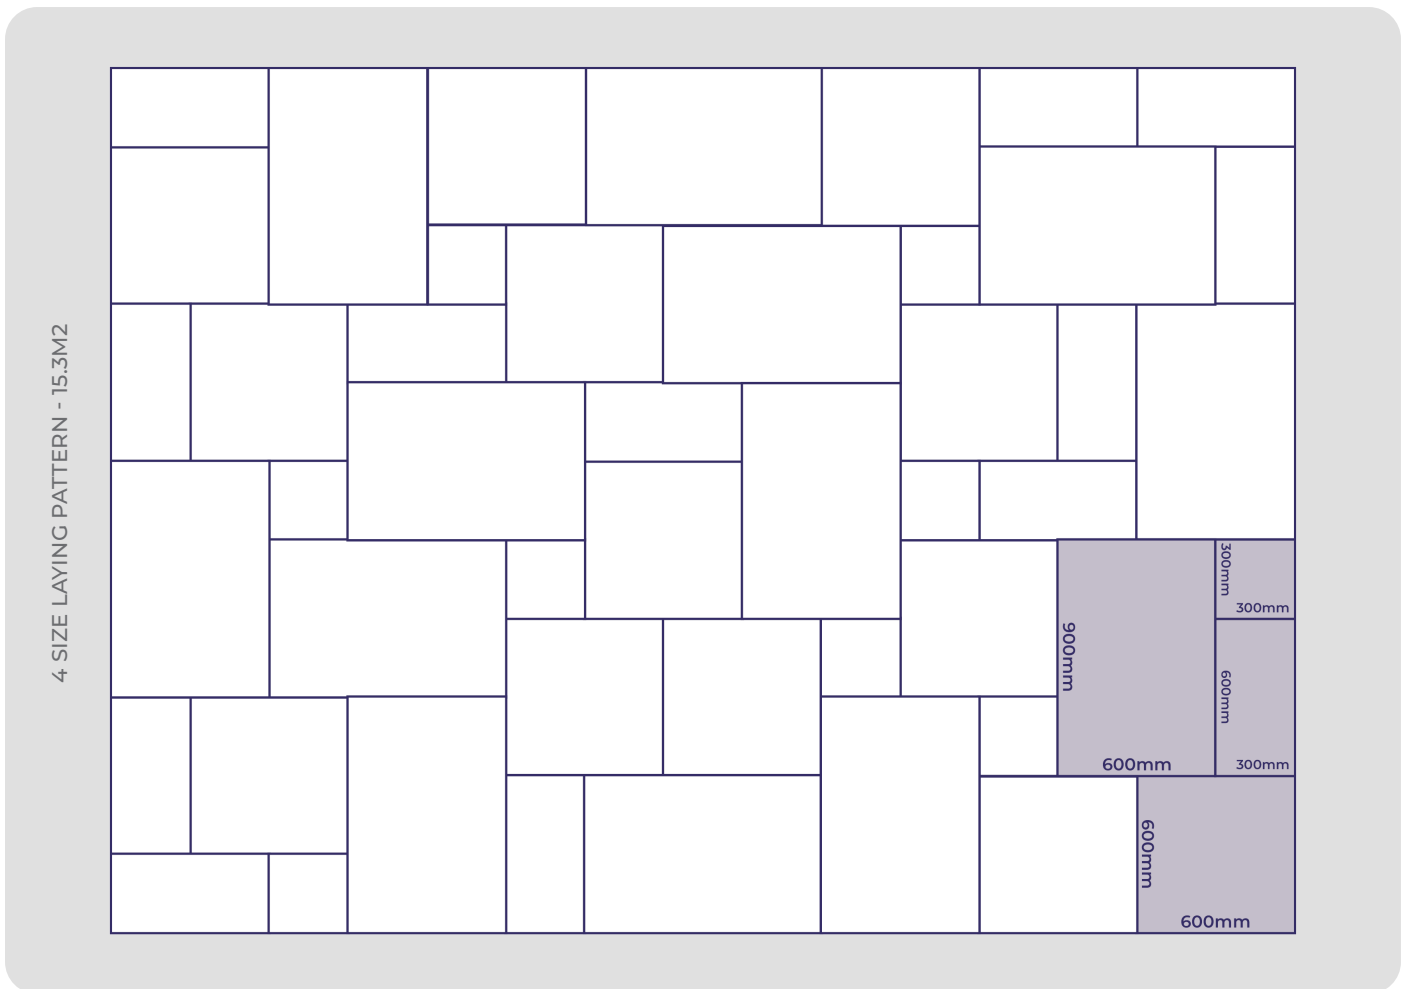

ARTISAN MIRAGE PAVING

Castle Grey

300 X 300 600 X 300 600 X 600 900 X 600

JOINT WIDTH : 5-10mm

SIZES : Are nominal, with a tolerance of +/-3mm.

COLOURS : Vary in all natural stone products.

EDGE FINISH : Sawn Edge

SURFACE FINISH : Honed

LENGTH (MM)	WIDTH (MM)	THICKNESS (MM)	SINGLE SIZE PACK (16.2M ²)	PROJECT PACK (15.3M ²)
300	300	20		9
600	300	20		13
600	600	20		13
900	600	20	30	13

LAYING PATTERN - 900 X 600