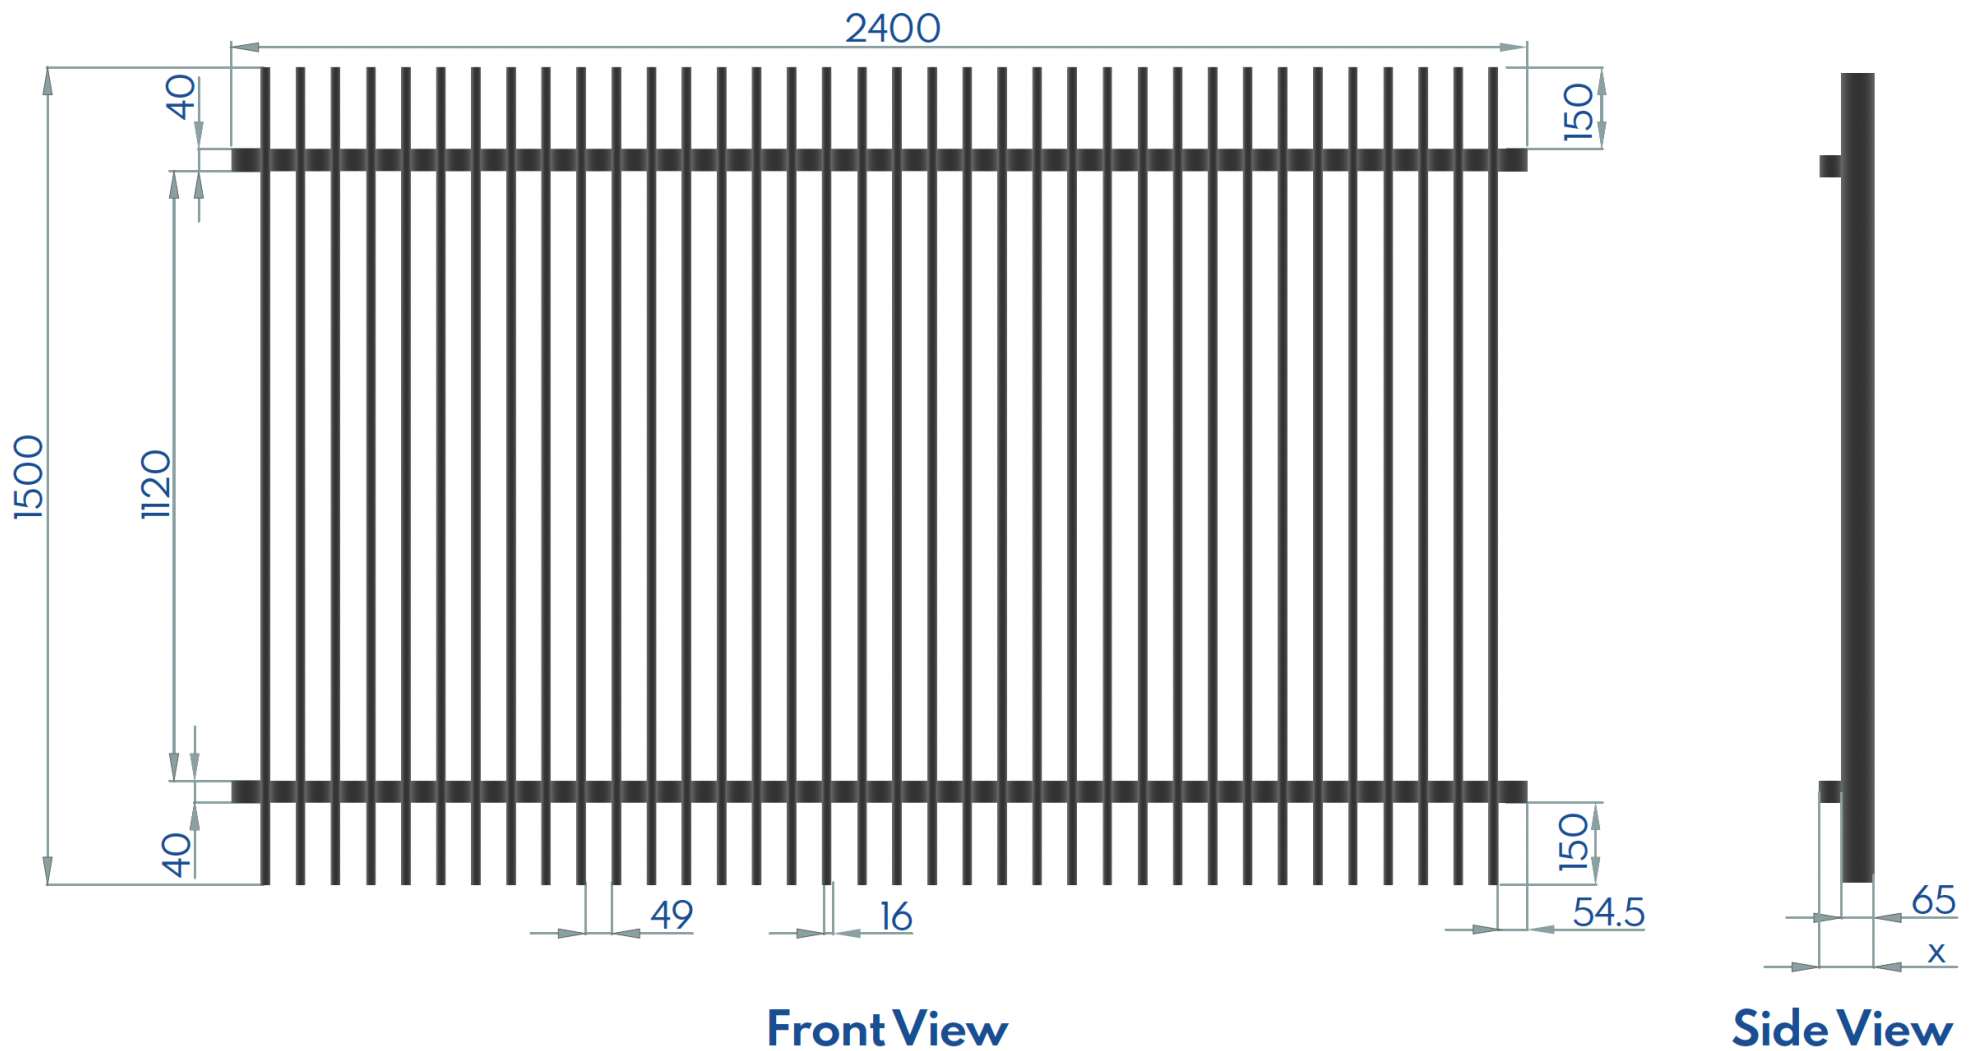

### Technical Data

Panels: 6063 T5 Aluminium

Length: 2400mm

Vertical slats: 65 x 16 x 1.2mm

Rails: 40 x 40 x 2mm

**Product**

Blade Panel

**Size**

## Technical Data

Panels: 6063 T5 Aluminium

Length: 2400mm

Vertical slats: 65 x 16 x 1.2mm

Rails: 40 x 40 x 2mm

**Product**

Blade Panel

**Size**

1800 x 2400

### Technical Data

Panels: 6063 T5 Aluminium

Length: 2400mm

Vertical slats: 65 x 16 x 1.2mm

Rails: 40 x 40 x 2mm