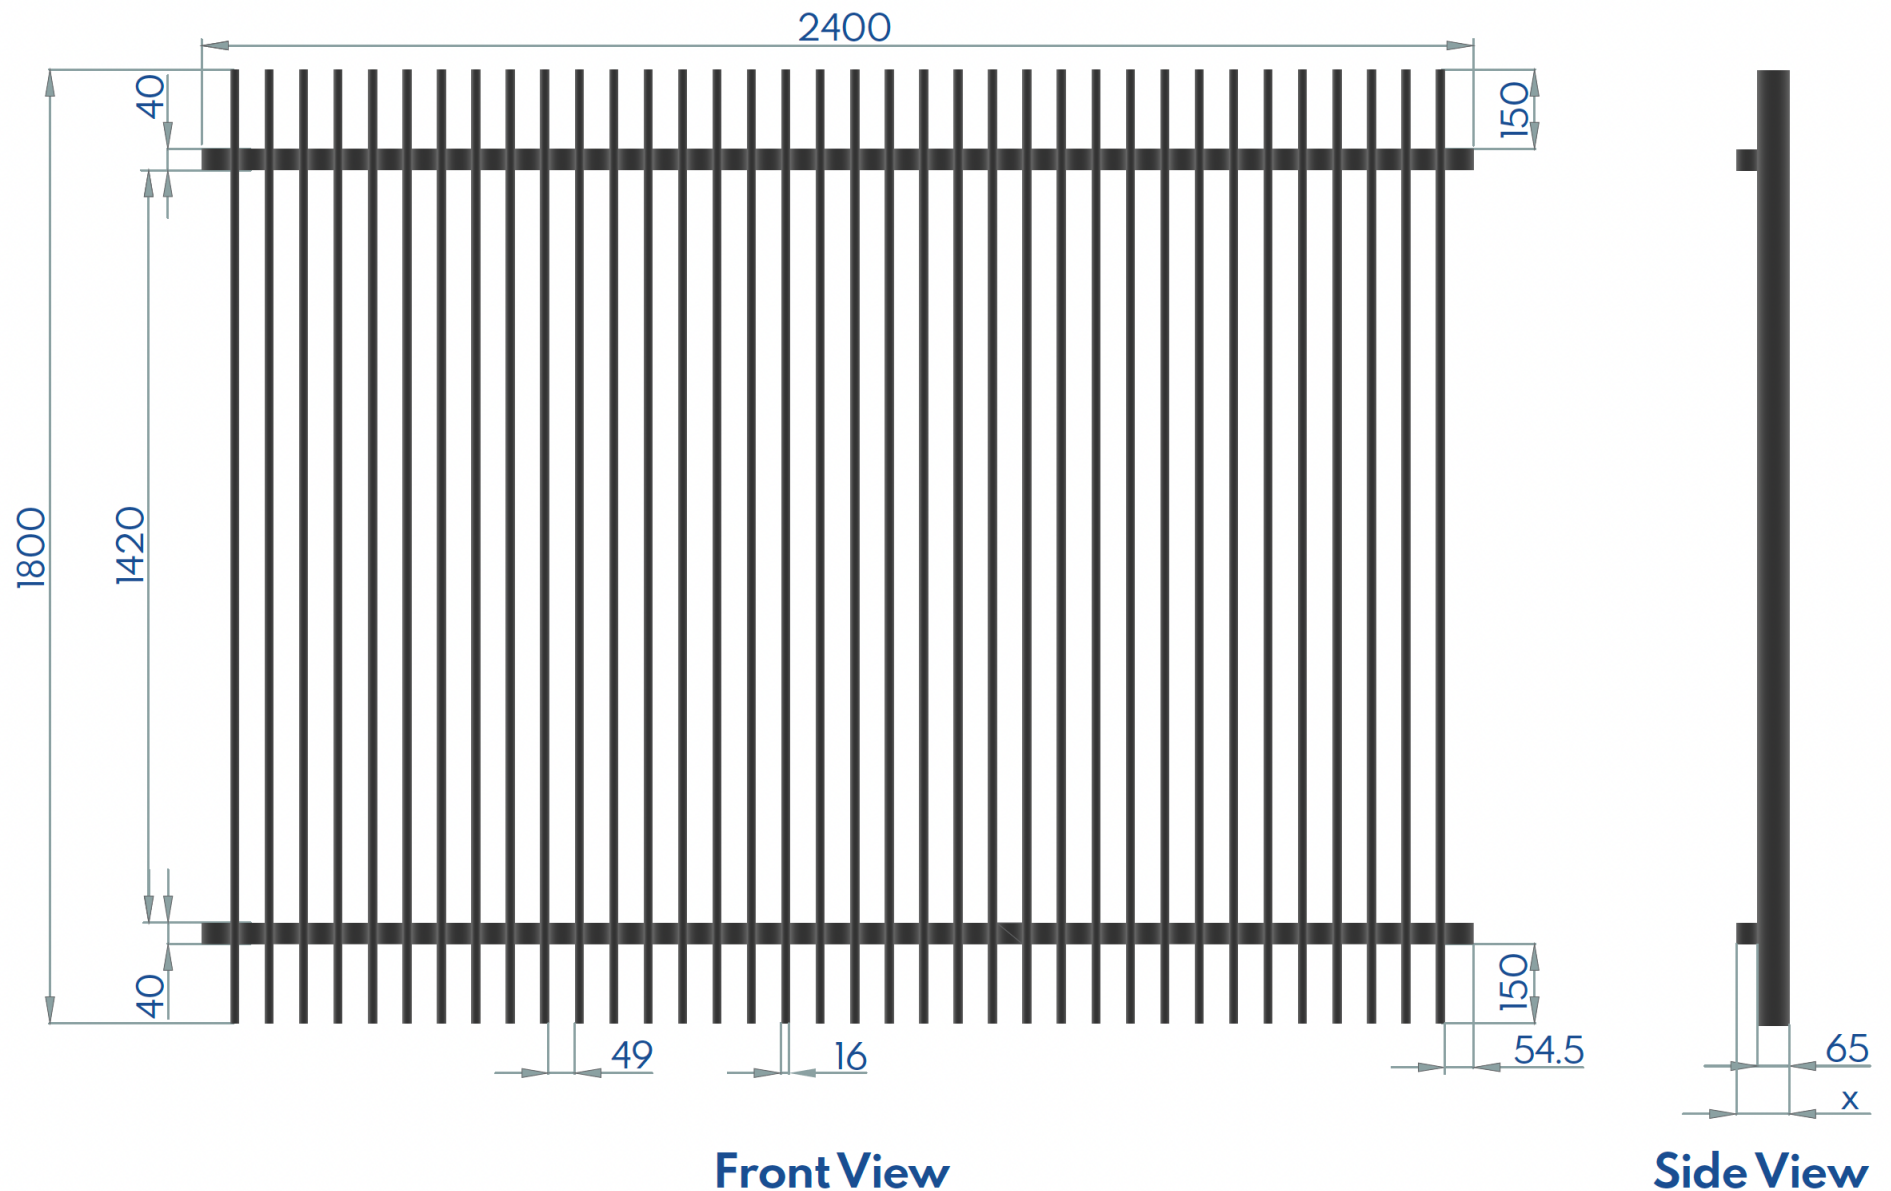

### Technical Data

Panels: 6063 T5 Aluminium

Length: 2400mm

Vertical slats: 65 x 16 x 1.2mm

Rails: 40 x 40 x 2mm

**Product**

Blade Panel

**Size**

## Technical Data

Panels: 6063 T5 Aluminium

Length: 2400mm

Vertical slats: 65 x 16 x 1.2mm

Rails: 40 x 40 x 2mm

**Product**

Blade Panel

**Size**

1800 x 2400

### Technical Data

Panels: 6063 T5 Aluminium

Length: 2400mm

Vertical slats: 65 x 16 x 1.2mm

Rails: 40 x 40 x 2mm