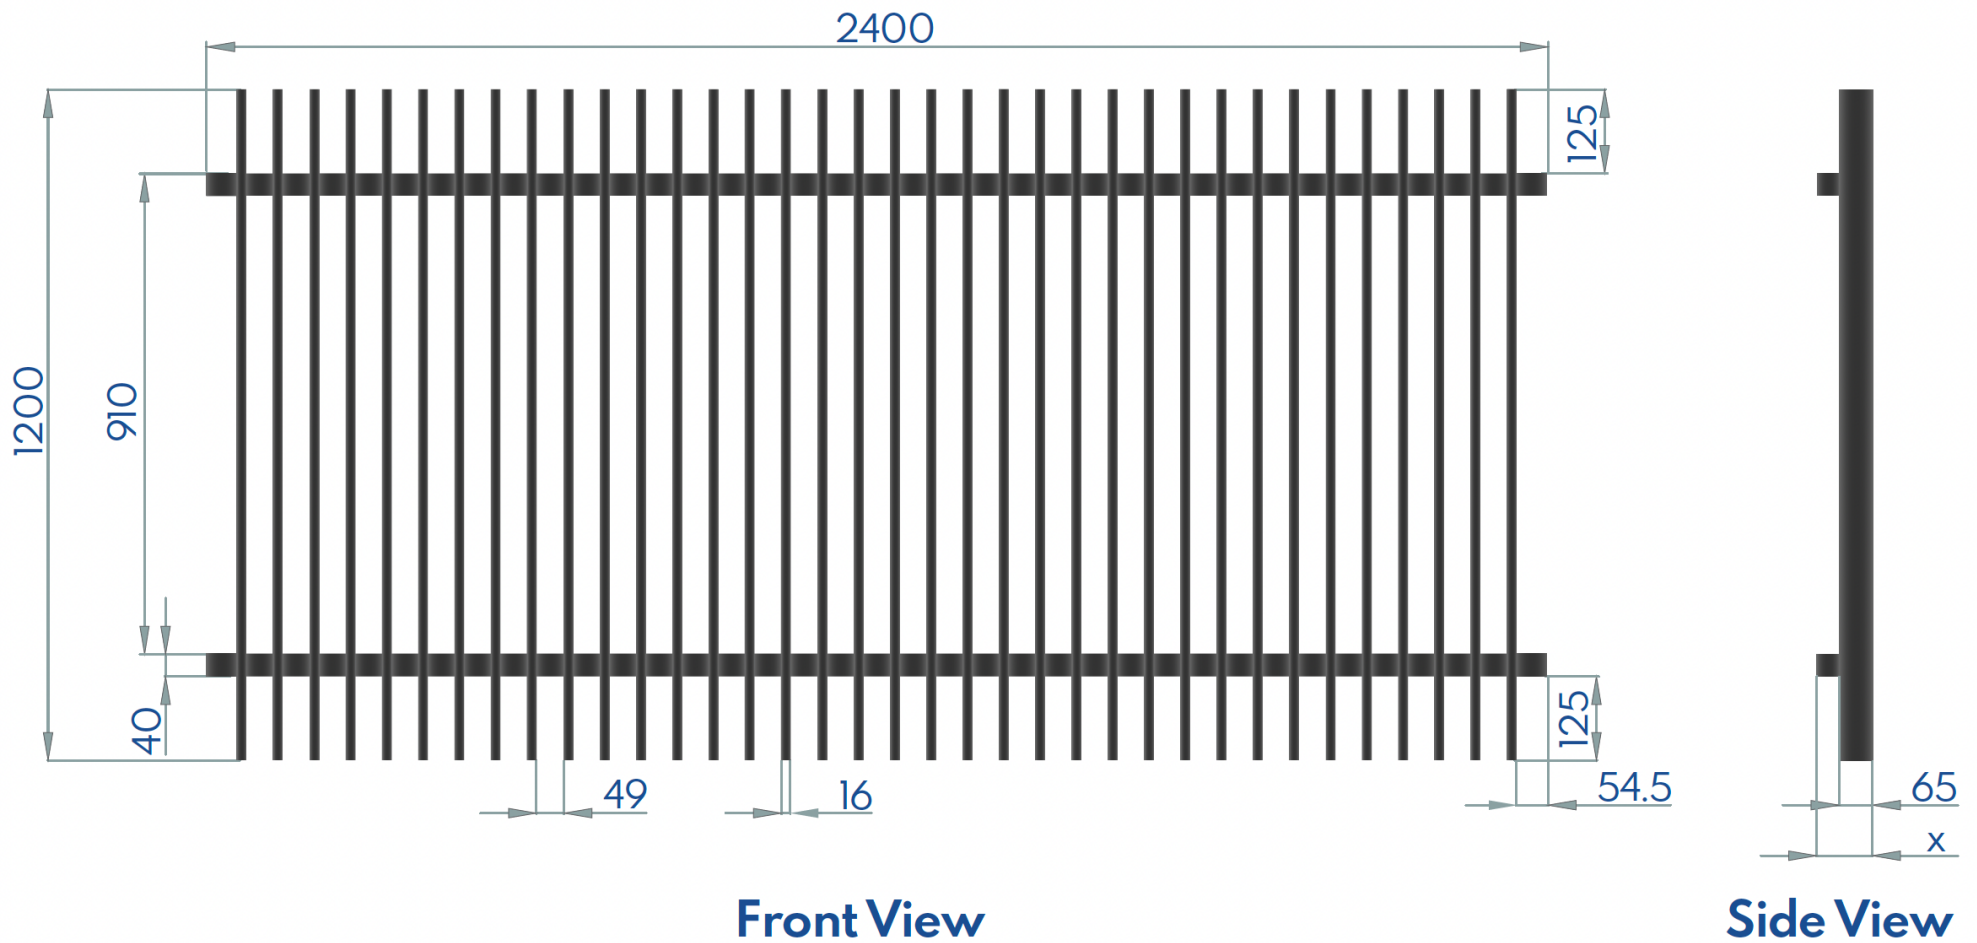

**Product**

Blade Panel

**Size**

900 x 2400

### Technical Data

Panels: 6063 T5 Aluminium

Length: 2400mm

Vertical slats: 65 x 16 x 1.2mm

Rails: 40 x 40 x 2mm

**Product**

Blade Panel

**Size**

## Technical Data

Panels: 6063 T5 Aluminium

Length: 2400mm

Vertical slats: 65 x 16 x 1.2mm

Rails: 40 x 40 x 2mm

**Product**

Blade Panel

**Size**