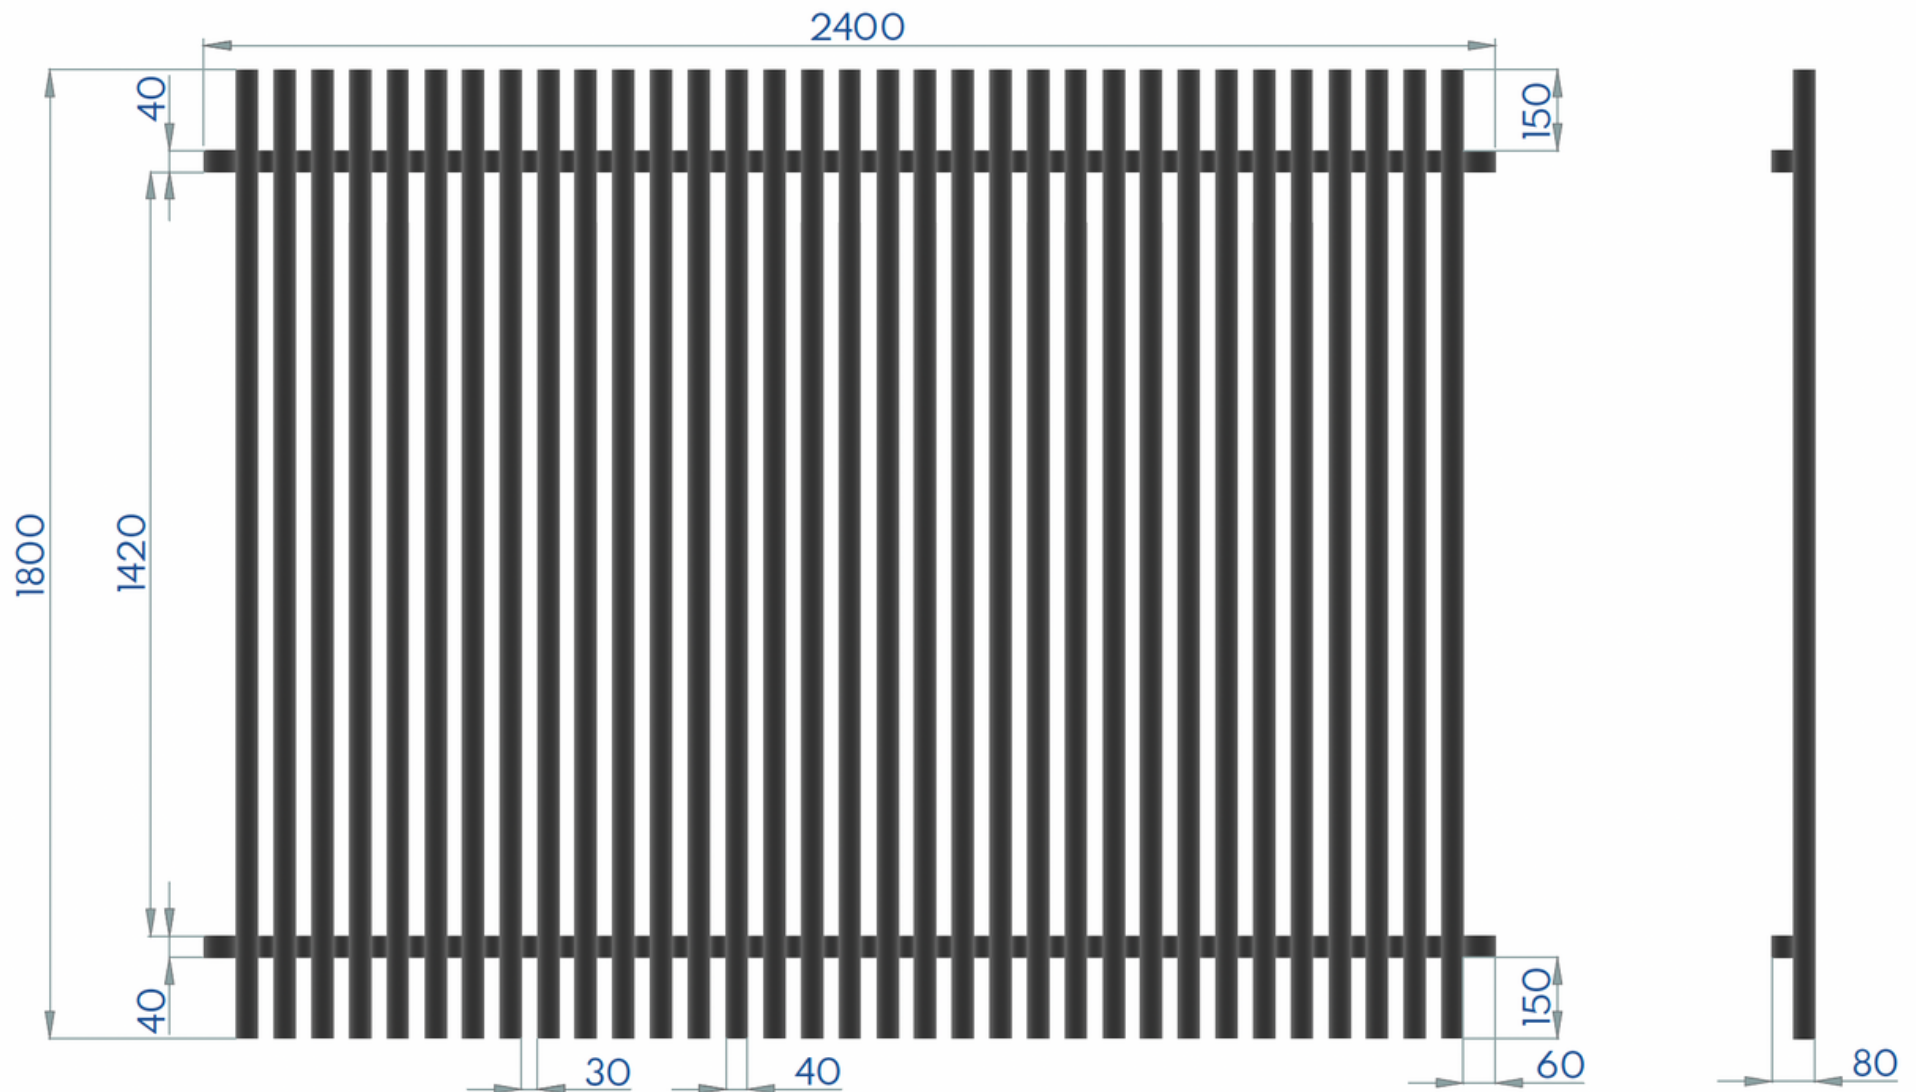

## Technical Data

Panels: 6063 T5 Aluminium

Length: 2400mm

Vertical slats: 40 x 40 x 1.2mm

Rails: 40 x 40 x 2mm

**Product**

Batten Panel

**Size**

1500 x 2400

## Technical Data

Panels: 6063 T5 Aluminium

Length: 2400mm

Vertical slats: 40 x 40 x 1.2mm

Rails: 40 x 40 x 2mm

**Front View**

**Side View**

**Product**

Batten Panel

**Size**

1800 x 2400

**Technical Data**

Panels: 6063 T5 Aluminium

Length: 2400mm

Vertical slats: 40 x 40 x 1.2mm

Rails: 40 x 40 x 2mm