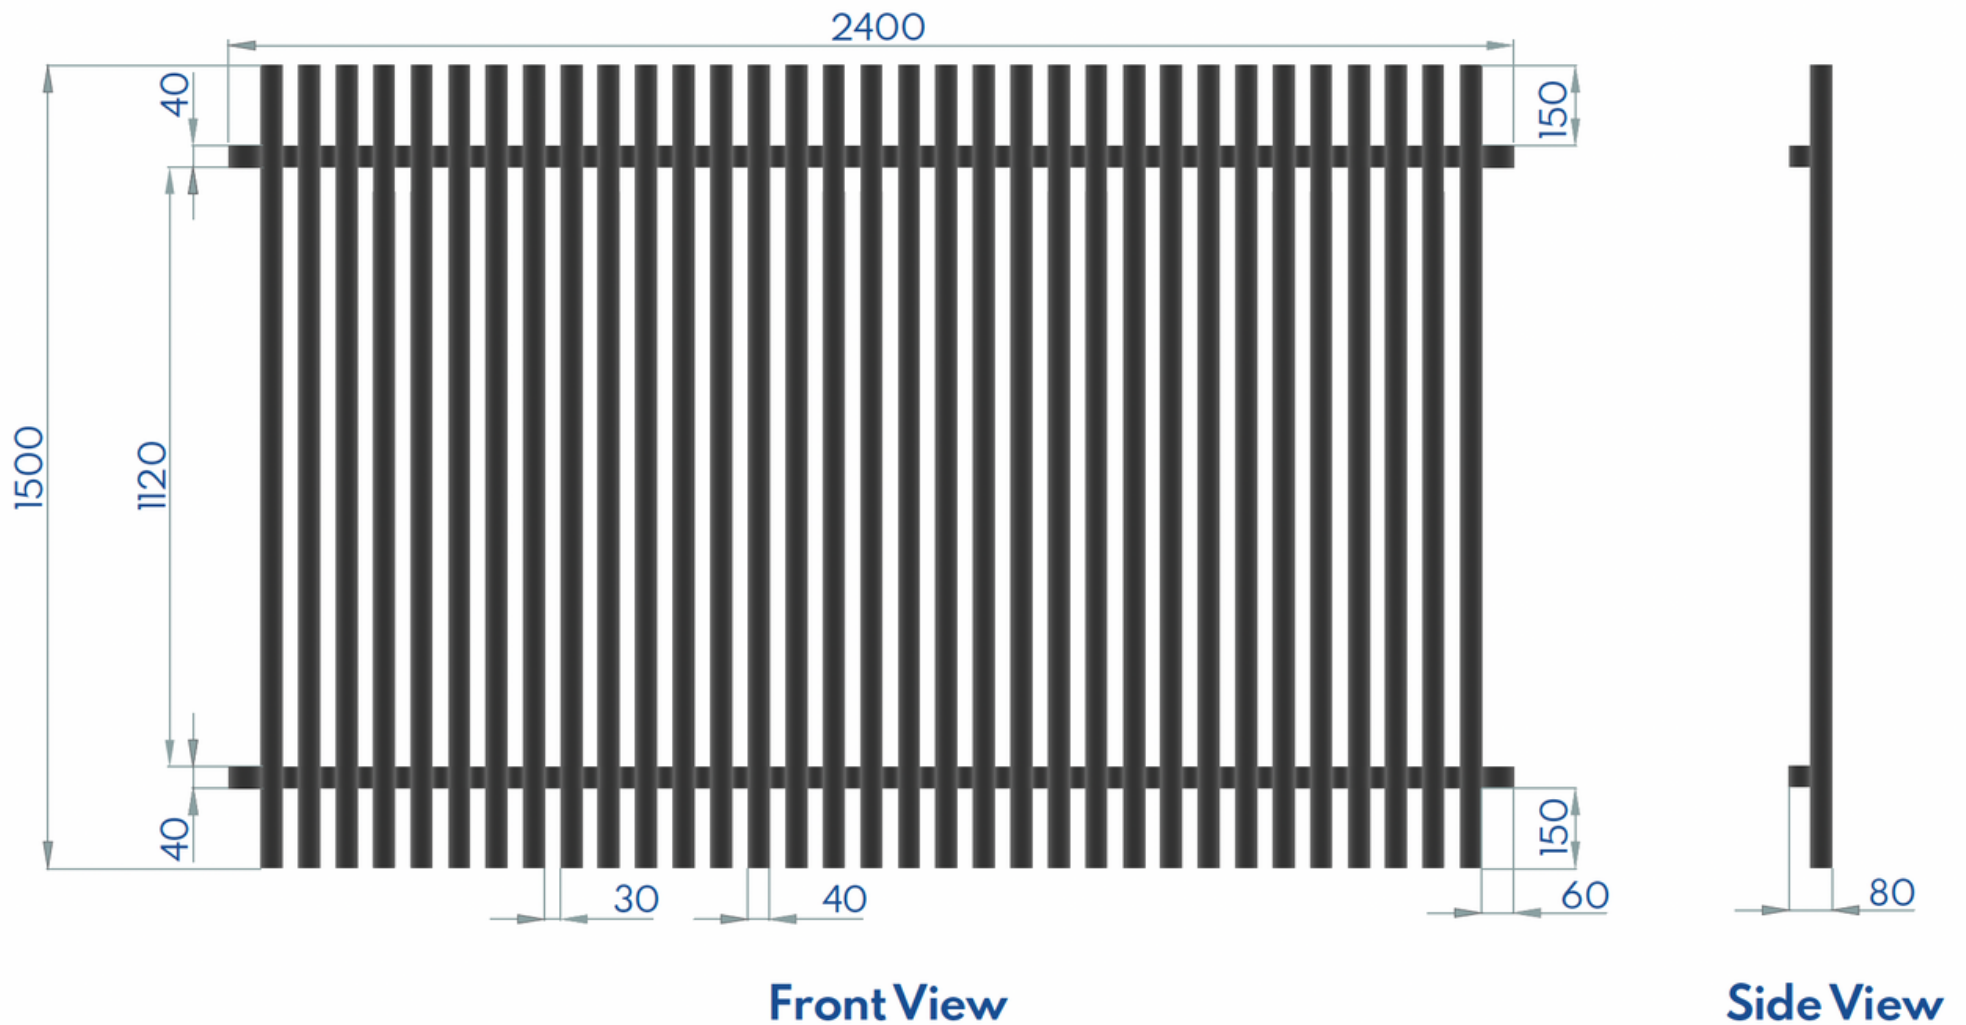

## Technical Data

Panels: 6063 T5 Aluminium

Length: 2400mm

Vertical slats: 40 x 40 x 1.2mm

Rails: 40 x 40 x 2mm

**Product**

Batten Panel

**Size**

## Technical Data

Panels: 6063 T5 Aluminium

Length: 2400mm

Vertical slats: 40 x 40 x 1.2mm

Rails: 40 x 40 x 2mm

**Front View**

**Side View**

**Product**

Batten Panel

**Size**

1800 x 2400

**Technical Data**

Panels: 6063 T5 Aluminium

Length: 2400mm

Vertical slats: 40 x 40 x 1.2mm

Rails: 40 x 40 x 2mm