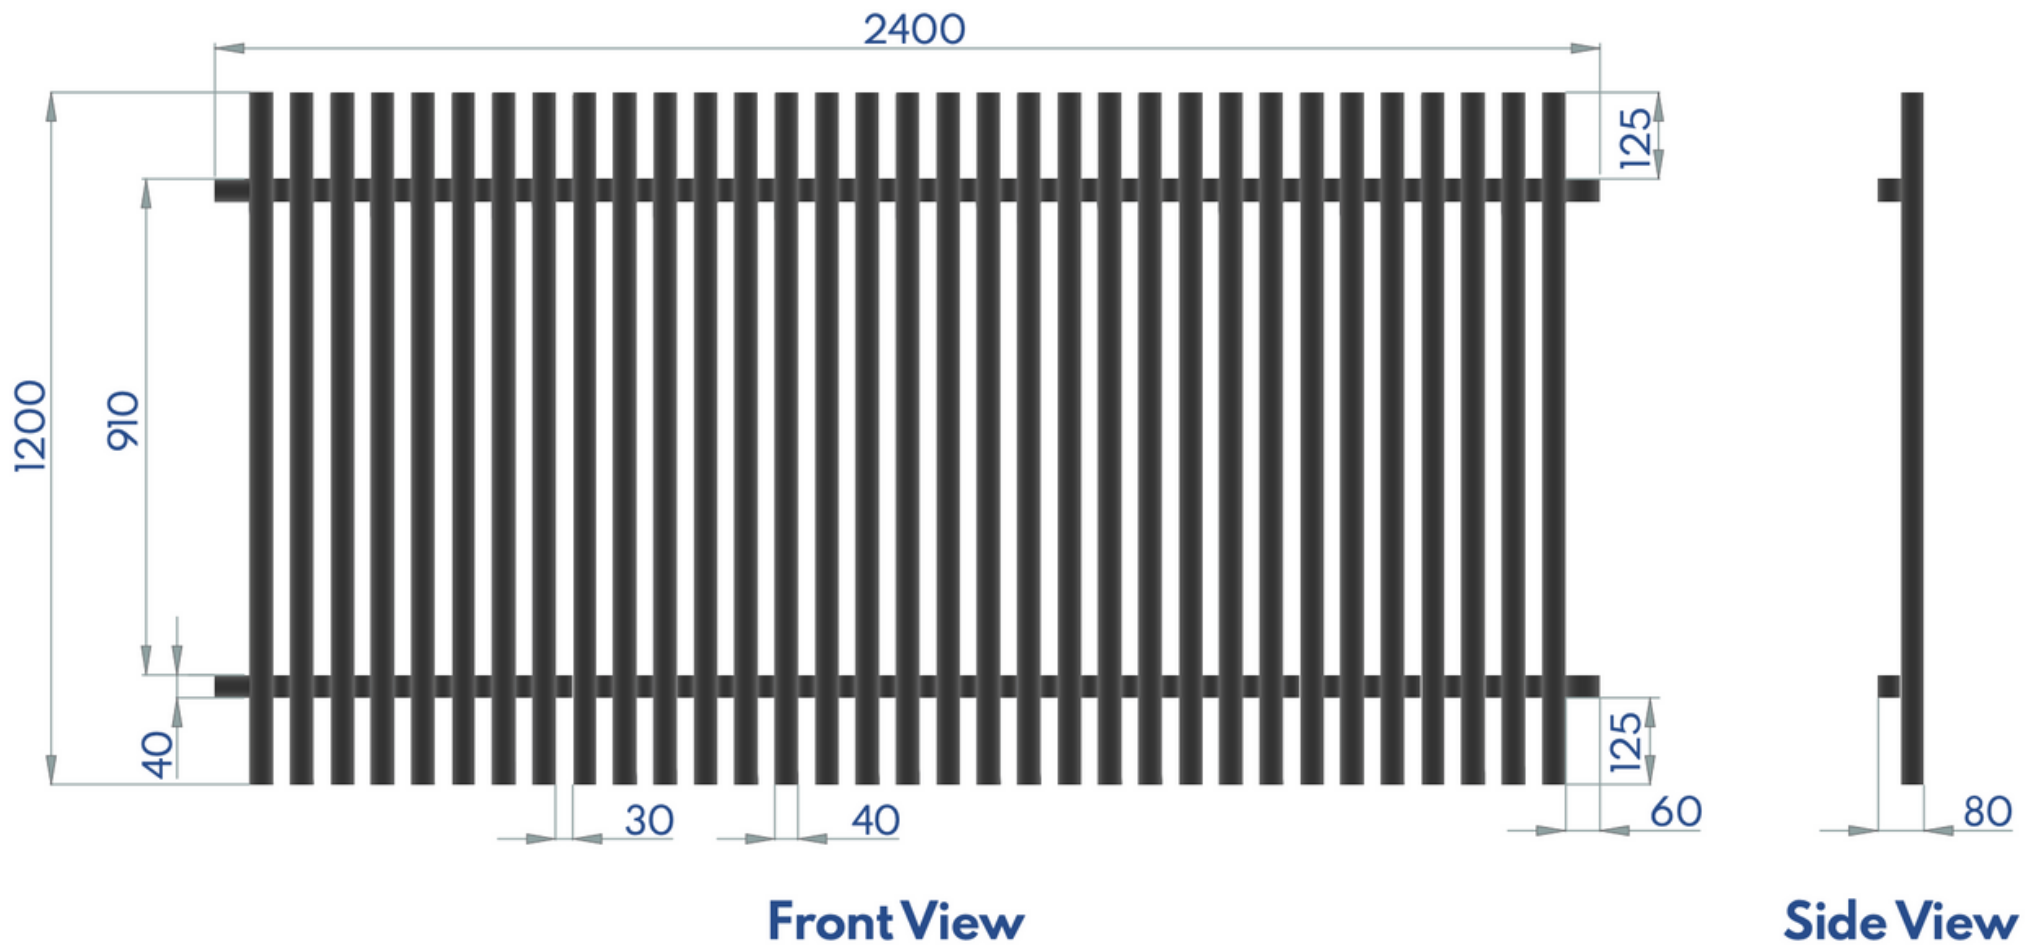

## Technical Data

Panels: 6063 T5 Aluminium

Length: 2400mm

Vertical slats: 40 x 40 x 1.2mm

Rails: 40 x 40 x 2mm

**Product**

Batten Panel

**Size**

## Technical Data

Panels: 6063 T5 Aluminium

Length: 2400mm

Vertical slats: 40 x 40 x 1.2mm

Rails: 40 x 40 x 2mm

**Front View**

**Side View**

**Product**

Batten Panel

**Size**

1800 x 2400

**Technical Data**

Panels: 6063 T5 Aluminium

Length: 2400mm

Vertical slats: 40 x 40 x 1.2mm

Rails: 40 x 40 x 2mm