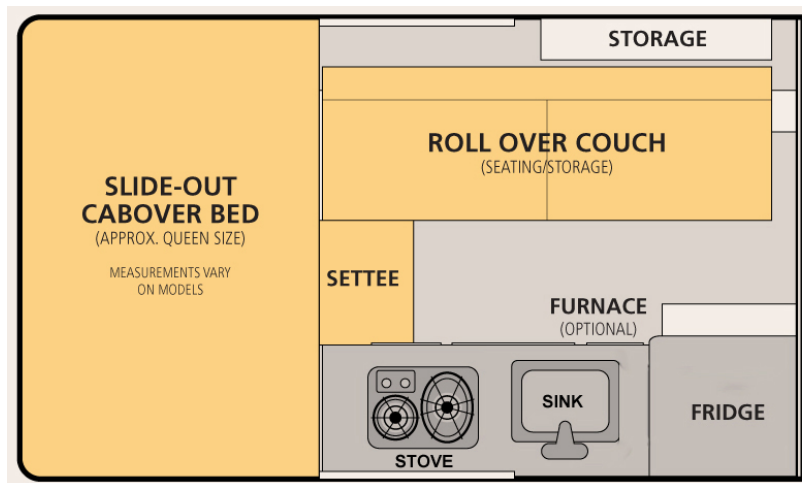

Dry Weight: 935 Lbs.

Roof/Wall Framing: Aluminum

Adult Sleeping: 2-3

Floor Length: 70"

Height Down (including vent): 54"

Exterior Material: Aluminum

Extended Interior Height: 6'4"

Body Width: 75"

Roof Length: 111"

Fresh Water Capacity: 20 Gallons