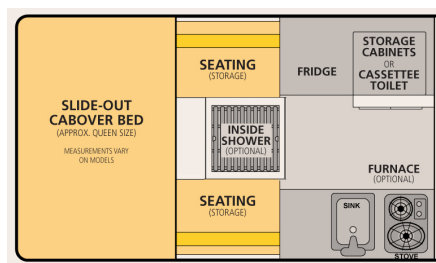

Dry Weight: 1,100 Lbs.

Roof/Wall Framing: Aluminum

Adult Sleeping: 3-4

Floor Length: 80"

Height Down (including vent): 62" (Most Trucks)

Exterior Material: Aluminum

Extended Interior Height: 6'6"

Body Width: 80"

Roof Length: 128"

Fresh Water Capacity: 20 Gallons

Standard Bed: 77" L x 64" W  
King Bed Option: 80" L x 77" W

Roll Over Couch

Standard Bed: 77" L x 64" W  
King Bed Option: 76" L x 77" W

Front Dinette

Standard Bed: 77" L x 64" W  
King Bed Option: 80" L x 77" W

## Standard Features

Queen Sized Extended Cabover Bed w/ Mattress	Roll Over Couch Seating w/ Portable Table
Formica Counter Tops	2-way Refrigerator/Freezer - 65 Liters
20 Gallon Fresh Water Tank	Flush Mount Kitchen Sink w/ Electric Water Pump
Flush Mount 2 Burner Propane Stove	2x 10 lb. Propane Tanks
Powered Roof Vent Fan Over Kitchen	LED Interior Lights & Porch Light
Large Radius Sliding Passenger Side Window Safety Exit	Privacy Curtains
Lithium Battery (135ah)	Modern 12v Power System w/ Truck Charging
120v Electrical Shore Power System w/ 30 amp Converter	12v USB Outlets and Accessory Plug
Pre-wired for Solar	All Aluminum "Flex-Frame"
Aluminum Exterior Sides and One Piece Roof	Insulated Side Walls & Roof
Gas Strut Roof Lift Assists	Rugged Pop Up Liner w/ 4 Windows
Entry Door with Locks and Screen	Fire Extinguisher, LP/CO Detector, Smoke Detector