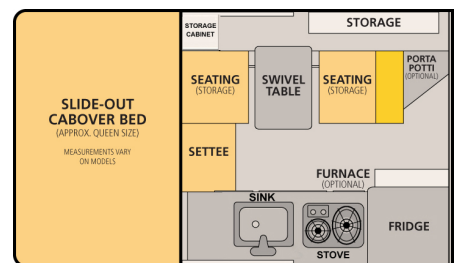

Dry Weight: 1,100 Lbs.

Roof/Wall Framing: Aluminum

Adult Sleeping: 3-4

Floor Length: 80"

Height Down (including vent): 62" (Most Trucks)

Exterior Material: Aluminum

Extended Interior Height: 6'6"

Body Width: 80"

Roof Length: 128"

Fresh Water Capacity: 20 Gallons

Standard Bed: 77" L x 64" W  
King Bed Option: 80" L x 77" W

Roll Over Couch

Standard Bed: 77" L x 64" W  
King Bed Option: 76" L x 77" W

Front Dinette

Standard Bed: 77" L x 64" W  
King Bed Option: 80" L x 77" W

## Standard Features

Queen Sized Extended Cabover Bed w/ Mattress	Roll Over Couch Seating w/ Portable Table
Formica Counter Tops	2-way Refrigerator/Freezer - 65 Liters
20 Gallon Fresh Water Tank	Flush Mount Kitchen Sink w/ Electric Water Pump
Flush Mount 2 Burner Propane Stove	2x 10 lb. Propane Tanks
Powered Roof Vent Fan Over Kitchen	LED Interior Lights & Porch Light
Large Radius Sliding Passenger Side Window Safety Exit	Privacy Curtains
Lithium Battery (135ah)	Modern 12v Power System w/ Truck Charging
120v Electrical Shore Power System w/ 30 amp Converter	12v USB Outlets and Accessory Plug
Pre-wired for Solar	All Aluminum "Flex-Frame"
Aluminum Exterior Sides and One Piece Roof	Insulated Side Walls & Roof
Gas Strut Roof Lift Assists	Rugged Pop Up Liner w/ 4 Windows
Entry Door with Locks and Screen	Fire Extinguisher, LP/CO Detector, Smoke Detector

# Full Size Camper Models

Options	Truck Bed Size: Base Price:	Raven	Hawk	Grandby	Price
		5.5ft \$26,625	6.5ft \$26,625	8ft \$27,625	

Be sure to check out Model Sheets for a list of Standard options!