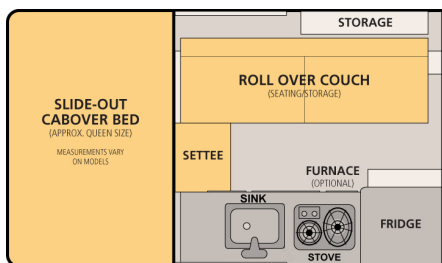

Dry Weight: 1,100 Lbs.

Roof/Wall Framing: Aluminum

Adult Sleeping: 3-4

Floor Length: 80"

Height Down (including vent): 62" (Most Trucks)

Exterior Material: Aluminum

Extended Interior Height: 6'6"

Body Width: 80"

Roof Length: 128"

Fresh Water Capacity: 20 Gallons

Standard Bed: 77" L x 64" W  
King Bed Option: 80" L x 77" W

Roll Over Couch

Standard Bed: 77" L x 64" W  
King Bed Option: 76" L x 77" W

Front Dinette

Standard Bed: 77" L x 64" W  
King Bed Option: 80" L x 77" W

## Standard Features

Queen Sized Extended Cabover Bed w/ Mattress	Roll Over Couch Seating w/ Portable Table
Formica Counter Tops	2-way Refrigerator/Freezer - 65 Liters
20 Gallon Fresh Water Tank	Flush Mount Kitchen Sink w/ Electric Water Pump
Flush Mount 2 Burner Propane Stove	2x 10 lb. Propane Tanks
Powered Roof Vent Fan Over Kitchen	LED Interior Lights & Porch Light
Large Radius Sliding Passenger Side Window Safety Exit	Privacy Curtains
Lithium Battery (135ah)	Modern 12v Power System w/ Truck Charging
120v Electrical Shore Power System w/ 30 amp Converter	12v USB Outlets and Accessory Plug
Pre-wired for Solar	All Aluminum "Flex-Frame"
Aluminum Exterior Sides and One Piece Roof	Insulated Side Walls & Roof
Gas Strut Roof Lift Assists	Rugged Pop Up Liner w/ 4 Windows
Entry Door with Locks and Screen	Fire Extinguisher, LP/CO Detector, Smoke Detector

# Full Size Camper Models

Options	Truck Bed Size: Base Price:	Raven	Hawk	Grandby	Price
		5.5ft \$26,625	6.5ft \$26,625	8ft \$27,625	

Be sure to check out Model Sheets for a list of Standard options!