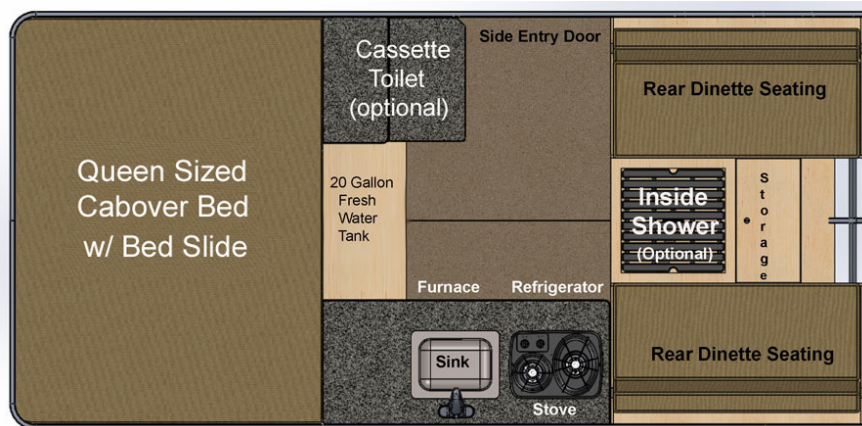

Dry Weight: 1,395 Lbs.

Adult Sleeping: 3-4

Height Down (including vent): 60"

Extended Interior Height: 6'6"

Roof Length: 165"

Roof/Wall Framing: Aluminum

Floor Length: 94"

Exterior Material: Aluminum

Body Width: 81"

Fresh Water Capacity: 20 Gallons