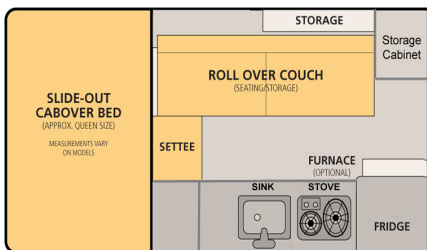

Dry Weight: 1,200 Lbs.

Roof/Wall Framing: Aluminum

Adult Sleeping: 3-4

Floor Length: 96"

Height Down (including vent): 62" (Most Trucks)

Exterior Material: Aluminum

Extended Interior Height: 6'6"

Body Width: 80"

Roof Length: 144"

Fresh Water Capacity: 20 Gallons

Standard Bed: 77" L x 64" W
King Bed Option: 80" L x 77" W

Standard Bed: 77" L x 64" W
King Bed Option: 76" L x 77" W

Standard Bed: 77" L x 64" W
King Bed Option: 80" L x 77" W

Roll Over Couch

Front Dinette

Side Dinette

Please see price sheet for all available options

Standard Features

Queen Sized Extended Cabover Bed w/ Mattress	Roll Over Couch Seating w/ Portable Table
Formica Counter Tops	2-way Refrigerator/Freezer - 65 Liters
20 Gallon Fresh Water Tank	Flush Mount Kitchen Sink w/ Electric Water Pump
Flush Mount 2 Burner Propane Stove	2x 10 lb. Propane Tanks
Powered Roof Vent Fan Over Kitchen	LED Interior Lights & Porch Light
Large Radius Sliding Passenger Side Window Safety Exit	Privacy Curtains
Lithium Battery (135ah)	Modern 12v Power System w/ Truck Charging
120v Electrical Shore Power System w/ 30 amp Converter	12v USB Outlets and Accessory Plug
Pre-wired for Solar	All Aluminum "Flex-Frame"
Aluminum Exterior Sides and One Piece Roof	Insulated Side Walls & Roof
Gas Strut Roof Lift Assists	Rugged Pop Up Liner w/ 4 Windows
Entry Door with Locks and Screen	Fire Extinguisher, LP/CO Detector, Smoke Detector

Full Size Camper Models

Options	Truck Bed Size:	Raven	Hawk	Grandby	Price
	Base Price:	5.5ft	6.5ft	8ft	

\$26,625 \$26,625 \$27,625

Be sure to check out Model Sheets for a list of Standard options!

Interior Options