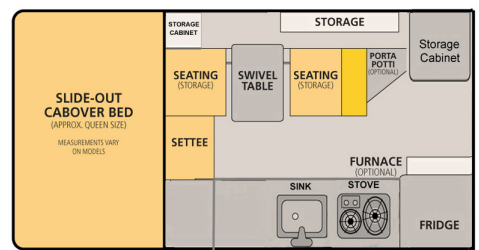

Dry Weight: 1,200 Lbs.

Roof/Wall Framing: Aluminum

Adult Sleeping: 3-4

Floor Length: 96"

Height Down (including vent): 62" (Most Trucks)

Exterior Material: Aluminum

Extended Interior Height: 6'6"

Body Width: 80"

Roof Length: 144"

Fresh Water Capacity: 20 Gallons

Standard Bed: 77" L x 64" W
King Bed Option: 80" L x 77" W

Standard Bed: 77" L x 64" W
King Bed Option: 76" L x 77" W

Standard Bed: 77" L x 64" W
King Bed Option: 80" L x 77" W

Roll Over Couch

Front Dinette

Side Dinette

Please see price sheet for all available options

Standard Features

Queen Sized Extended Cabover Bed w/ Mattress	Roll Over Couch Seating w/ Portable Table
Formica Counter Tops	2-way Refrigerator/Freezer - 65 Liters
20 Gallon Fresh Water Tank	Flush Mount Kitchen Sink w/ Electric Water Pump
Flush Mount 2 Burner Propane Stove	2x 10 lb. Propane Tanks
Powered Roof Vent Fan Over Kitchen	LED Interior Lights & Porch Light
Large Radius Sliding Passenger Side Window Safety Exit	Privacy Curtains
Lithium Battery (135ah)	Modern 12v Power System w/ Truck Charging
120v Electrical Shore Power System w/ 30 amp Converter	12v USB Outlets and Accessory Plug
Pre-wired for Solar	All Aluminum "Flex-Frame"
Aluminum Exterior Sides and One Piece Roof	Insulated Side Walls & Roof
Gas Strut Roof Lift Assists	Rugged Pop Up Liner w/ 4 Windows
Entry Door with Locks and Screen	Fire Extinguisher, LP/CO Detector, Smoke Detector

Full Size Camper Models

Options	Truck Bed Size:	Raven	Hawk	Grandby	Price
	Base Price:	5.5ft	6.5ft	8ft	

\$26,625 \$26,625 \$27,625

Be sure to check out Model Sheets for a list of Standard options!

Interior Options