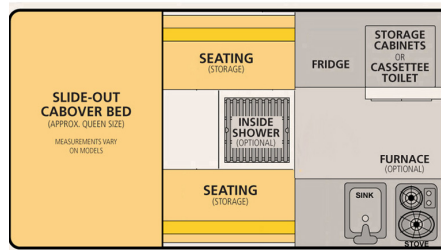

Dry Weight: 1,200 Lbs.

Roof/Wall Framing: Aluminum

Adult Sleeping: 3-4

Floor Length: 96"

Height Down (including vent): 62" (Most Trucks)

Exterior Material: Aluminum

Extended Interior Height: 6'6"

Body Width: 80"

Roof Length: 144"

Fresh Water Capacity: 20 Gallons

Standard Bed: 77" L x 64" W
King Bed Option: 80" L x 77" W

Standard Bed: 77" L x 64" W
King Bed Option: 76" L x 77" W

Standard Bed: 77" L x 64" W
King Bed Option: 80" L x 77" W

Roll Over Couch

Front Dinette

Side Dinette

Please see price sheet for all available options

Standard Features

Queen Sized Extended Cabover Bed w/ Mattress	Roll Over Couch Seating w/ Portable Table
Formica Counter Tops	2-way Refrigerator/Freezer - 65 Liters
20 Gallon Fresh Water Tank	Flush Mount Kitchen Sink w/ Electric Water Pump
Flush Mount 2 Burner Propane Stove	2x 10 lb. Propane Tanks
Powered Roof Vent Fan Over Kitchen	LED Interior Lights & Porch Light
Large Radius Sliding Passenger Side Window Safety Exit	Privacy Curtains
Lithium Battery (135ah)	Modern 12v Power System w/ Truck Charging
120v Electrical Shore Power System w/ 30 amp Converter	12v USB Outlets and Accessory Plug
Pre-wired for Solar	All Aluminum "Flex-Frame"
Aluminum Exterior Sides and One Piece Roof	Insulated Side Walls & Roof
Gas Strut Roof Lift Assists	Rugged Pop Up Liner w/ 4 Windows
Entry Door with Locks and Screen	Fire Extinguisher, LP/CO Detector, Smoke Detector

Full Size Camper Models

Options	Truck Bed Size:	Raven	Hawk	Grandby	Price
	Base Price:	5.5ft	6.5ft	8ft	

\$26,625 \$26,625 \$27,625

Be sure to check out Model Sheets for a list of Standard options!

Interior Options