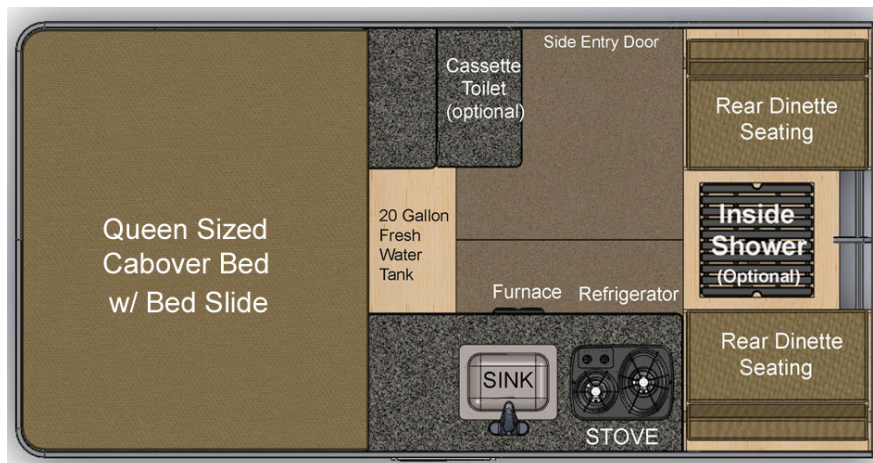

Four Wheel Campers

www.fourwheelcampers.com