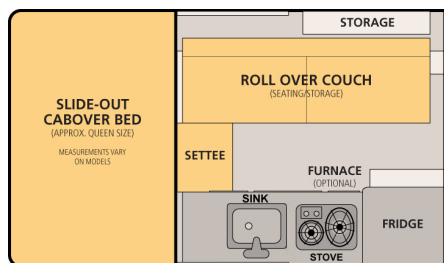

Dry Weight: 1045 Lbs.

Adult Sleeping: 3-4

Height Down (including vent): 54" (Most Trucks)

Extended Interior Height: 6'4"

Roof Length: 128"

Roof/Wall Framing: Aluminum

Floor Length: 80"

Exterior Material: Aluminum

Body Width: 75"

Fresh Water Capacity: 20 Gallons

Cabover Bed: 76" L x 72" W

Roll Over Couch

Cabover Bed: 76" L x 72" W

Front Dinette

Cabover Bed: 76" L x 72" W

Side Dinette

Please see price sheet for all available options

Standard Features

Queen Sized Extended Cabover Bed w/ Mattress	Roll Over Couch Seating w/ Portable Table
Formica Counter Tops	2-way Refrigerator/Freezer - 65 Liters
20 Gallon Fresh Water Tank	Flush Mount Kitchen Sink w/ Electric Water Pump
Flush Mount 2 Burner Propane Stove	2x 10 lb. Propane Tanks
Powered Roof Vent Fan Over Kitchen	LED Interior Lights & Porch Light
Large Radius Sliding Passenger Side Window Safety Exit	Privacy Curtains
Lithium Battery (135ah)	Modern 12v Power System w/ Truck Charging
120v Electrical Shore Power System w/ 30 amp Converter	12v USB Outlets and Accessory Plug
Pre-wired for Solar	All Aluminum "Flex-Frame"
Aluminum Exterior Sides and One Piece Roof	Insulated Side Walls & Roof
Gas Strut Roof Lift Assists	Rugged Pop Up Liner w/ 4 Windows
Entry Door with Locks and Screen	Fire Extinguisher, LP/CO Detector, Smoke Detector