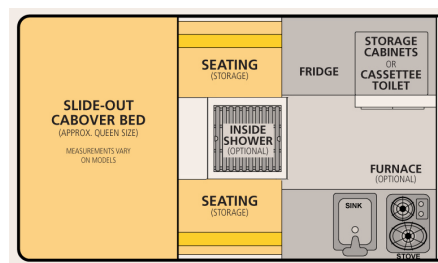

Dry Weight: 1045 Lbs.

Adult Sleeping: 3-4

Height Down (including vent): 54" (Most Trucks)

Extended Interior Height: 6'4"

Roof Length: 128"

Roof/Wall Framing: Aluminum

Floor Length: 80"

Exterior Material: Aluminum

Body Width: 75"

Fresh Water Capacity: 20 Gallons

Cabover Bed: 76" L x 72" W

Roll Over Couch

Cabover Bed: 76" L x 72" W

Front Dinette

Cabover Bed: 76" L x 72" W

Side Dinette

Please see price sheet for all available options

Standard Features

Queen Sized Extended Cabover Bed w/ Mattress	Roll Over Couch Seating w/ Portable Table
Formica Counter Tops	2-way Refrigerator/Freezer - 65 Liters
20 Gallon Fresh Water Tank	Flush Mount Kitchen Sink w/ Electric Water Pump
Flush Mount 2 Burner Propane Stove	2x 10 lb. Propane Tanks
Powered Roof Vent Fan Over Kitchen	LED Interior Lights & Porch Light
Large Radius Sliding Passenger Side Window Safety Exit	Privacy Curtains
Lithium Battery (135ah)	Modern 12v Power System w/ Truck Charging
120v Electrical Shore Power System w/ 30 amp Converter	12v USB Outlets and Accessory Plug
Pre-wired for Solar	All Aluminum "Flex-Frame"
Aluminum Exterior Sides and One Piece Roof	Insulated Side Walls & Roof
Gas Strut Roof Lift Assists	Rugged Pop Up Liner w/ 4 Windows
Entry Door with Locks and Screen	Fire Extinguisher, LP/CO Detector, Smoke Detector