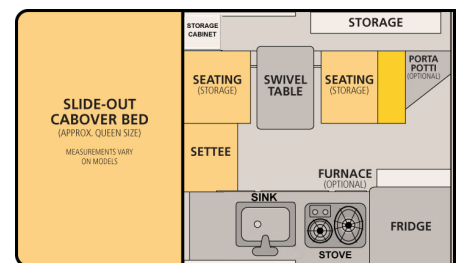

Dry Weight: 1045 Lbs.

Adult Sleeping: 3-4

Height Down (including vent): 54" (Most Trucks)

Extended Interior Height: 6'4"

Roof Length: 128"

Roof/Wall Framing: Aluminum

Floor Length: 80"

Exterior Material: Aluminum

Body Width: 75"

Fresh Water Capacity: 20 Gallons

Cabover Bed: 76" L x 72" W

Roll Over Couch

Cabover Bed: 76" L x 72" W

Front Dinette

Cabover Bed: 76" L x 72" W

Side Dinette

Please see price sheet for all available options

Standard Features

Queen Sized Extended Cabover Bed w/ Mattress	Roll Over Couch Seating w/ Portable Table
Formica Counter Tops	2-way Refrigerator/Freezer - 65 Liters
20 Gallon Fresh Water Tank	Flush Mount Kitchen Sink w/ Electric Water Pump
Flush Mount 2 Burner Propane Stove	2x 10 lb. Propane Tanks
Powered Roof Vent Fan Over Kitchen	LED Interior Lights & Porch Light
Large Radius Sliding Passenger Side Window Safety Exit	Privacy Curtains
Lithium Battery (135ah)	Modern 12v Power System w/ Truck Charging
120v Electrical Shore Power System w/ 30 amp Converter	12v USB Outlets and Accessory Plug
Pre-wired for Solar	All Aluminum "Flex-Frame"
Aluminum Exterior Sides and One Piece Roof	Insulated Side Walls & Roof
Gas Strut Roof Lift Assists	Rugged Pop Up Liner w/ 4 Windows
Entry Door with Locks and Screen	Fire Extinguisher, LP/CO Detector, Smoke Detector