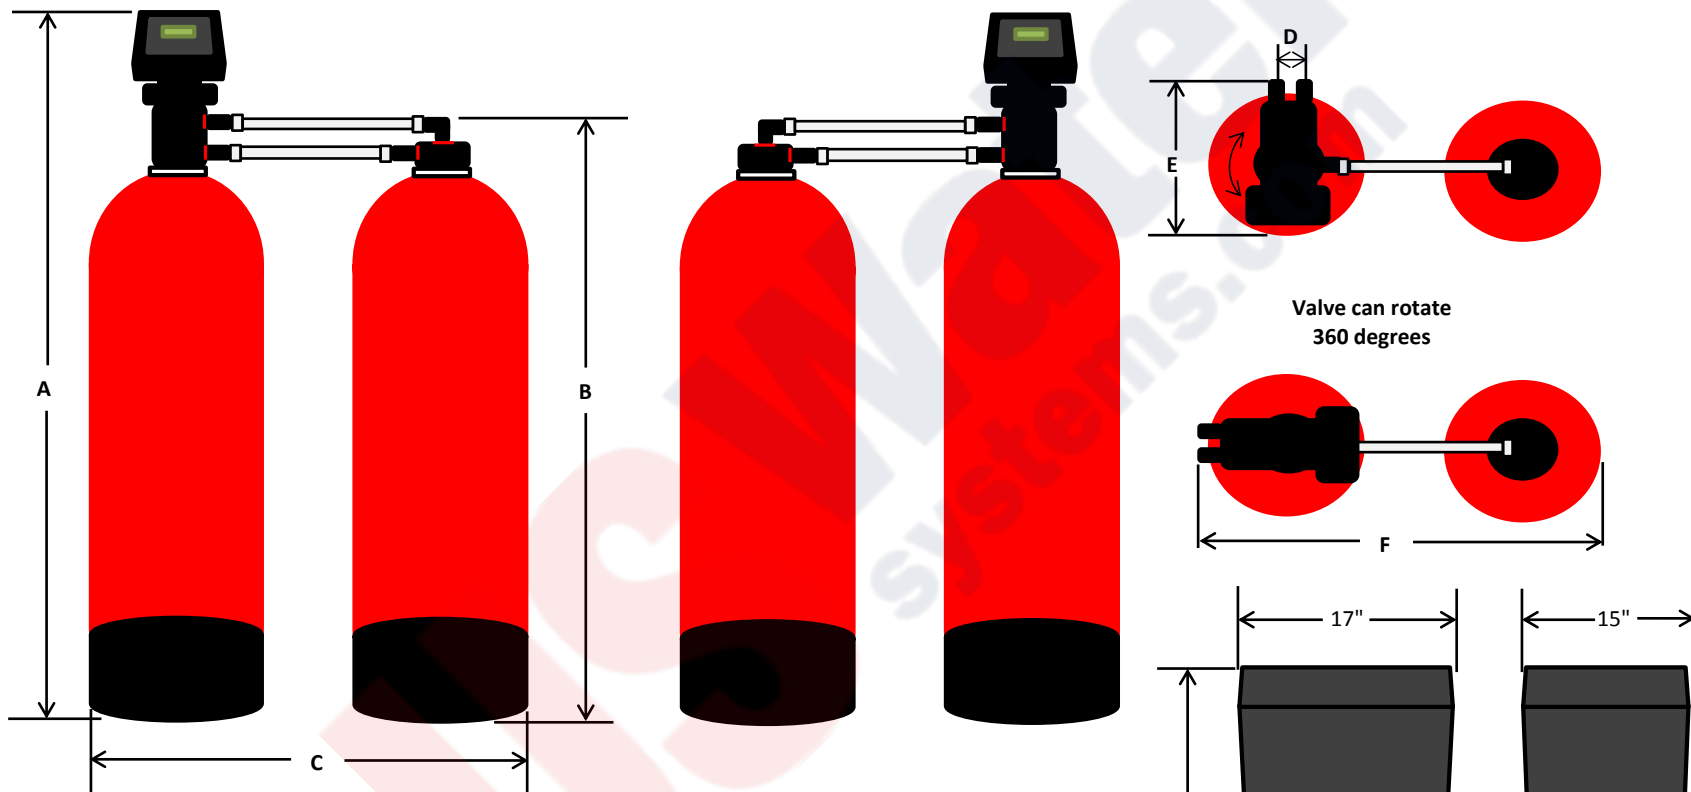

US Water Systems NLT Hybrid Dimension

Model #	A	B	C	D	E	F
FNLT-100-HY1	61 7/8"	53"	22 3/4"	2"	11 7/8"	24 7/8"
FNLT-150-HY1	67 7/8"	59"	23 1/4"	2"	12 1/8"	25 1/8"
FNLT-200-HY1	65 7/8"	57"	30 1/4"	2"	13 1/8"	31 1/8"
FNLT-250-HY1	67 7/8"	59"	31 1/2"	2"	13 3/4"	31 3/4"

15" Brine Tank