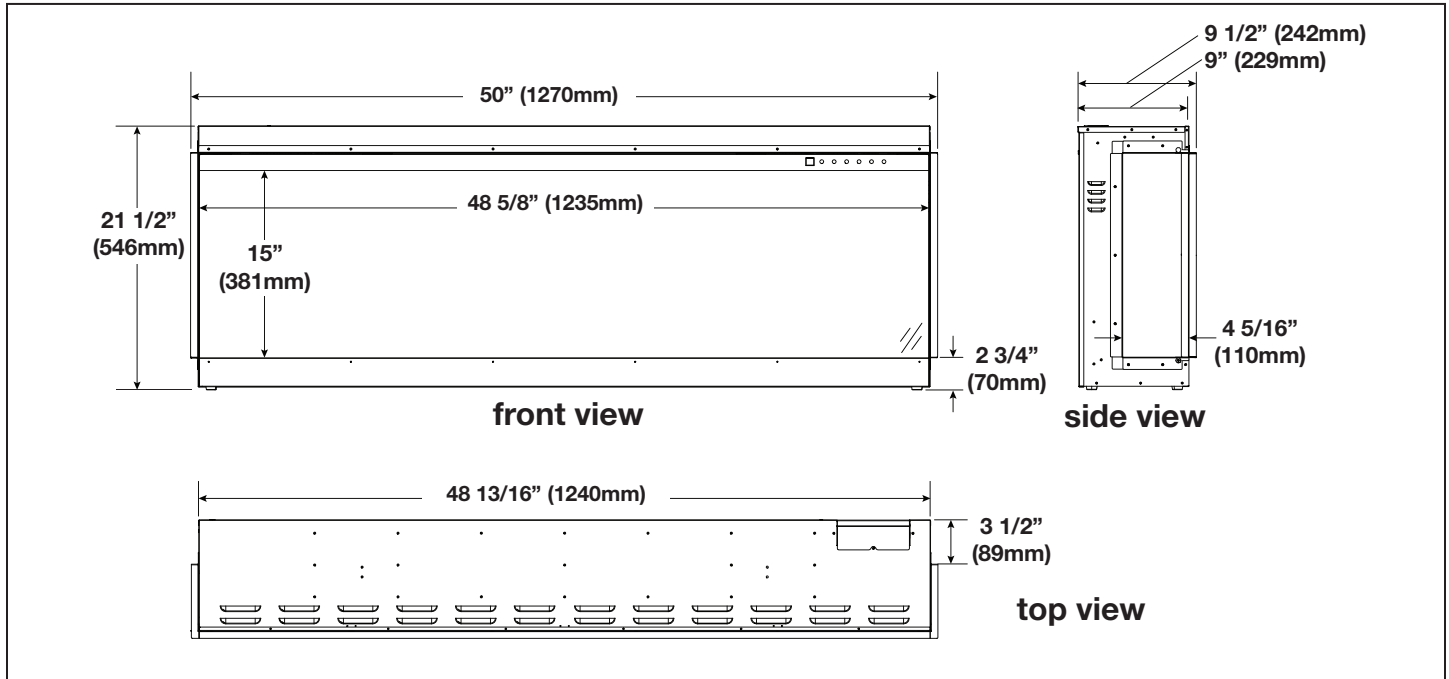

TRIVISTA™ 50" ELECTRIC APPLIANCE

Specifications

Model	BTU	Width	Height	Depth	Viewing Area
NEFB50H-3SV	5000/10000	50	21 1/2	9 1/2	48 5/8 x 15

Dimensions

Rough Framing

Minimum Mantel Clearances

Product information provided is not complete and is subject to change without notice. Please consult the installation manual for the most up to date installation information.

Installation Overview

Your appliance is capable of three unique installation configurations: **three-sided, two-sided, and single-sided.**

Three-Sided Viewing Installation

- Appliance is fully recessed into the wall with both sides open
- Front, left, **and** right side views

Two-Sided Viewing Installation

- Appliance is fully recessed into the wall with one side open
- Front view **and** left/right side view, depending on desired open/closed sides

Single-Sided Viewing Installation

- Appliance is fully recessed into the wall
- Front view **only**
- Left and right side views are covered

Spécifications

Modèle	BTU	Largeur	Hauteur	Profondeur	Dimensions de Vision
NEFB50H-3SV	5000/10000	50	21 1/2	9 1/2	48 5/8 x 15