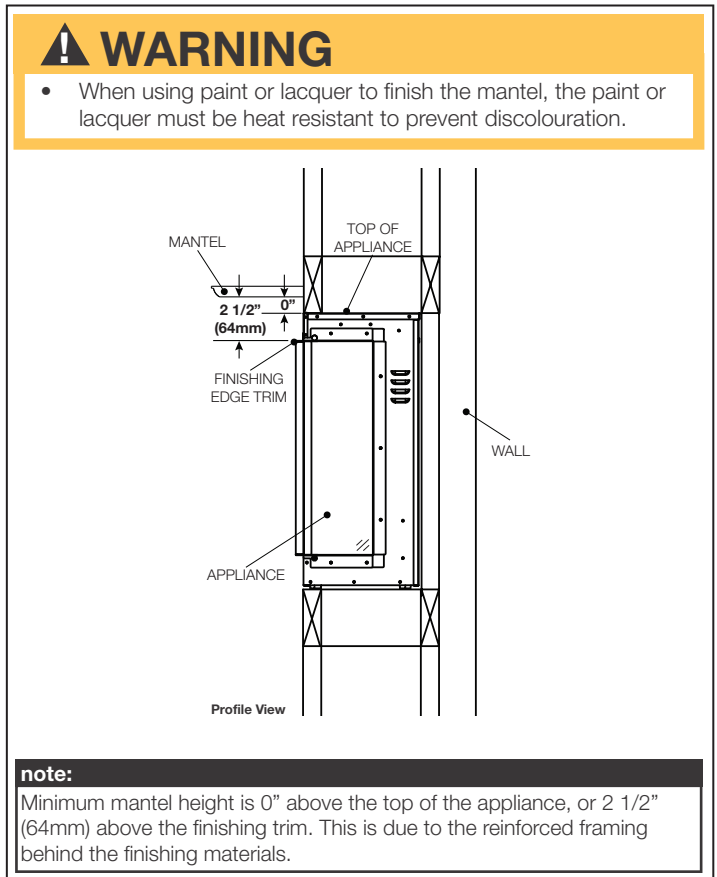

TRIVISTA™ 50" ELECTRIC APPLIANCE

Specifications

Model	BTU	Width	Height	Depth	Viewing Area
NEFB50H-3SV	5000/10000	50	21 1/2	9 1/2	48 5/8 x 15

Dimensions

Rough Framing

Minimum Mantel Clearances

Product information provided is not complete and is subject to change without notice. Please consult the installation manual for the most up to date installation information.

Installation Overview

Your appliance is capable of three unique installation configurations: **three-sided, two-sided, and single-sided.**

Three-Sided Viewing Installation

- Appliance is fully recessed into the wall with both sides open
- Front, left, **and** right side views

Two-Sided Viewing Installation

- Appliance is fully recessed into the wall with one side open
- Front view **and** left/right side view, depending on desired open/closed sides

Single-Sided Viewing Installation

- Appliance is fully recessed into the wall
- Front view **only**
- Left and right side views are covered

Spécifications

Modèle	BTU	Largeur	Hauteur	Profondeur	Dimensions de Vision
NEFB50H-3SV	5000/10000	50	21 1/2	9 1/2	48 5/8 x 15