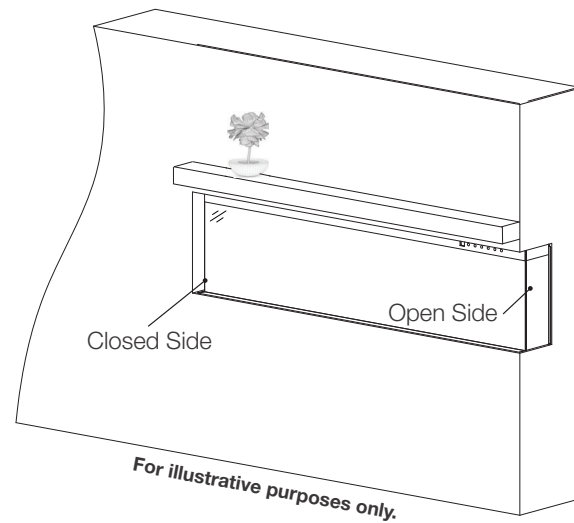

TRIVISTA™ 50" ELECTRIC APPLIANCE

Specifications

Model	BTU	Width	Height	Depth	Viewing Area
NEFB50H-3SV	5000/10000	50	21 1/2	9 1/2	48 5/8 x 15

Dimensions

Rough Framing

Minimum Mantel Clearances

Product information provided is not complete and is subject to change without notice. Please consult the installation manual for the most up to date installation information.

Installation Overview

Your appliance is capable of three unique installation configurations: **three-sided, two-sided, and single-sided.**

Three-Sided Viewing Installation

- Appliance is fully recessed into the wall with both sides open
- Front, left, **and** right side views

Two-Sided Viewing Installation

- Appliance is fully recessed into the wall with one side open
- Front view **and** left/right side view, depending on desired open/closed sides

Single-Sided Viewing Installation

- Appliance is fully recessed into the wall
- Front view **only**
- Left and right side views are covered

Spécifications

Modèle	BTU	Largeur	Hauteur	Profondeur	Dimensions de Vision
NEFB50H-3SV	5000/10000	50	21 1/2	9 1/2	48 5/8 x 15