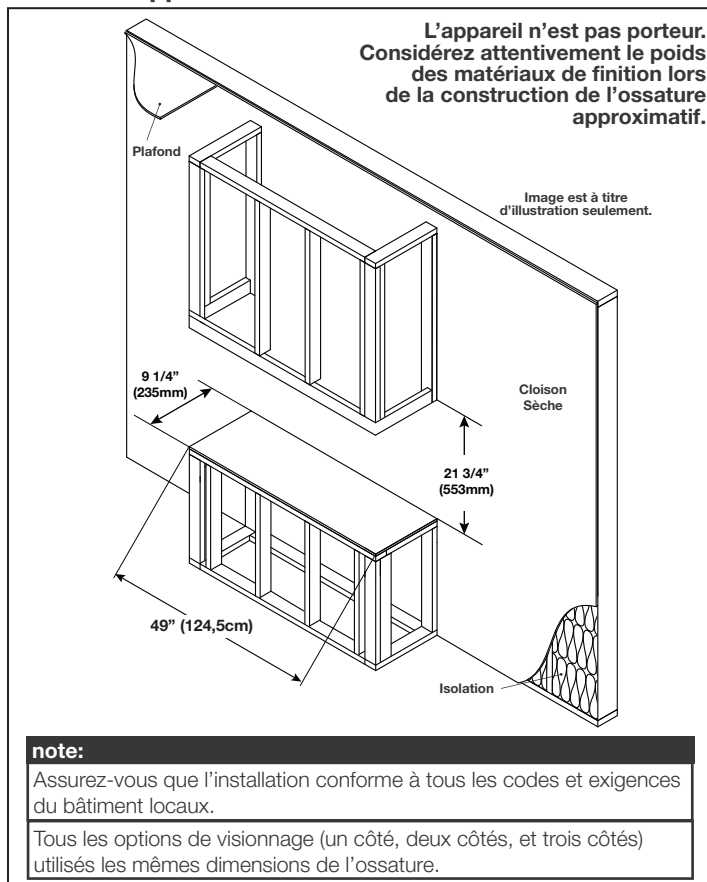

Ossature Approximatif