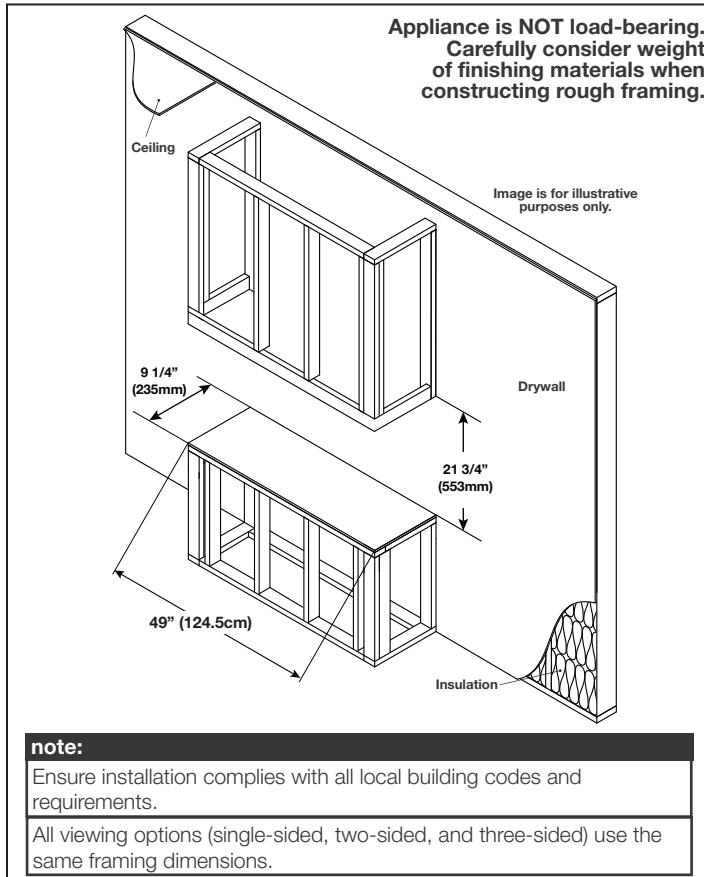

TRIVISTA™ 50" ELECTRIC APPLIANCE

Specifications

Model	BTU	Width	Height	Depth	Viewing Area
NEFB50H-3SV	5000/10000	50	21 1/2	9 1/2	48 5/8 x 15

Dimensions

Rough Framing

Minimum Mantel Clearances

Product information provided is not complete and is subject to change without notice. Please consult the installation manual for the most up to date installation information.

Installation Overview

Your appliance is capable of three unique installation configurations: **three-sided, two-sided, and single-sided.**

Three-Sided Viewing Installation

- Appliance is fully recessed into the wall with both sides open
- Front, left, **and** right side views

Two-Sided Viewing Installation

- Appliance is fully recessed into the wall with one side open
- Front view **and** left/right side view, depending on desired open/closed sides

Single-Sided Viewing Installation

- Appliance is fully recessed into the wall
- Front view **only**
- Left and right side views are covered

Spécifications

Modèle	BTU	Largeur	Hauteur	Profondeur	Dimensions de Vision
NEFB50H-3SV	5000/10000	50	21 1/2	9 1/2	48 5/8 x 15