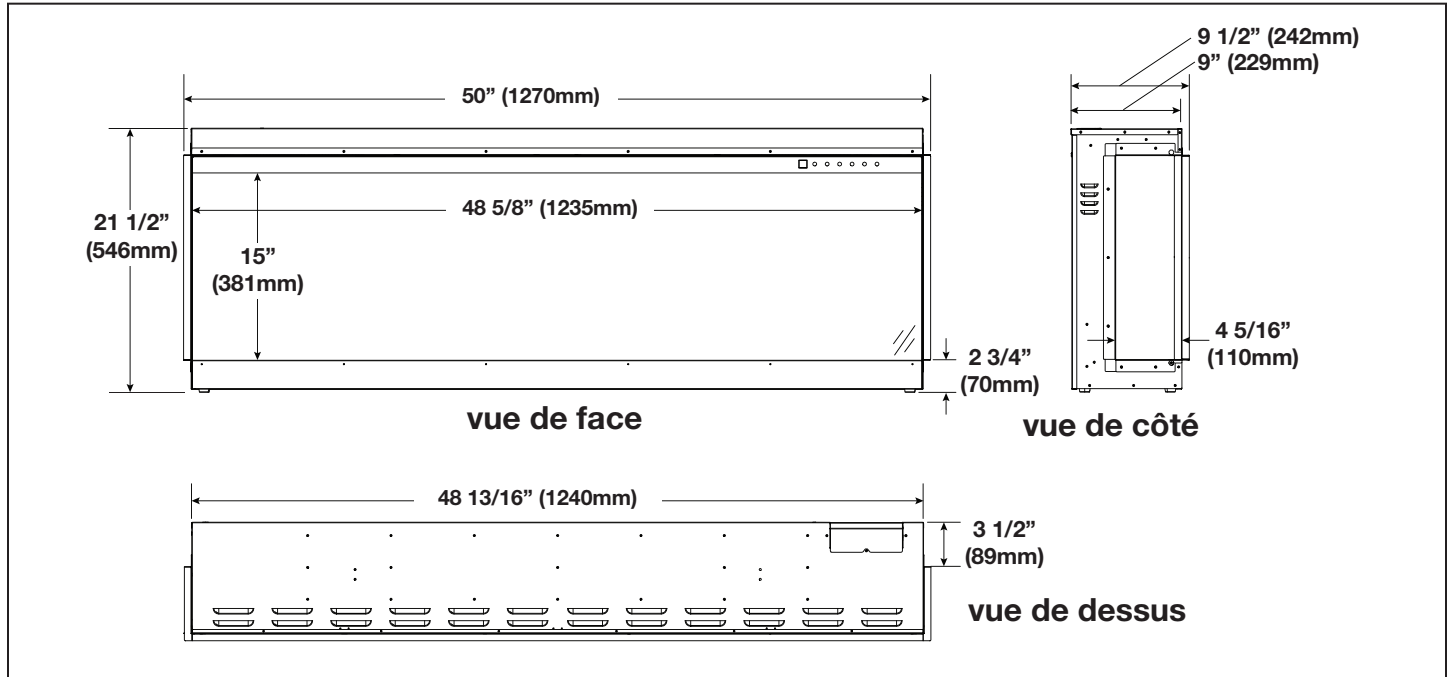

Spécifications

Modèle	BTU	Largeur	Hauteur	Profondeur	Dimensions de Vision
NEFB50H-3SV	5000/10000	50	21 1/2	9 1/2	48 5/8 x 15

Dimensions