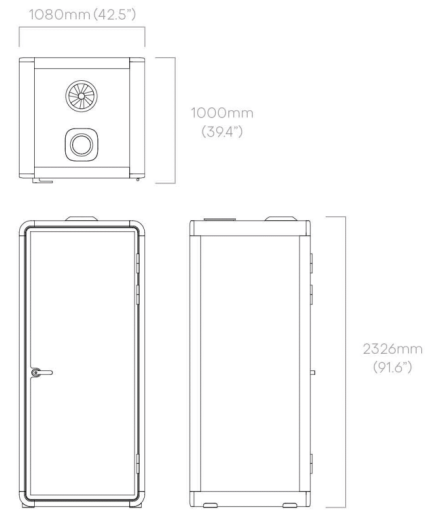

### Internal Size

W: 942mm (37.1")  
D: 960mm (37.8")  
H: 2146mm (84.5")

### Door Passage

W: 918mm (36.1")  
H: 2118mm (83.4")

### Net Weight

276 kgs (609 lbs)

### Packaging Size

W: 2320mm (91.3")  
D: 580mm (22.8")  
H: 1265mm (49.8")