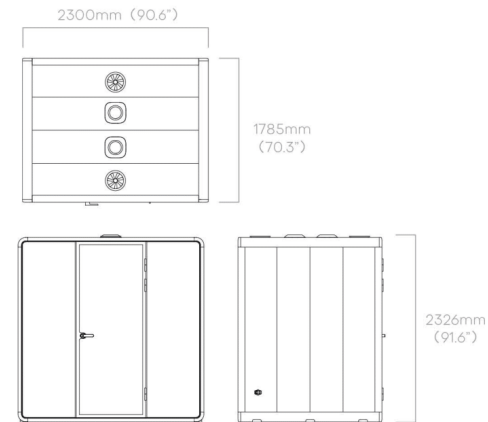

### External Size

### Internal Size

W: 2162mm (85.1")  
D: 1745mm (68.5")  
H: 2146mm (84.5")

### Door Passage

W: 741mm (29.2")  
H: 2118mm (83.4")

### Packaging Size

W: 2320mm (91.3")  
D: 1100mm (43.3")  
H: 1265mm (49.8")