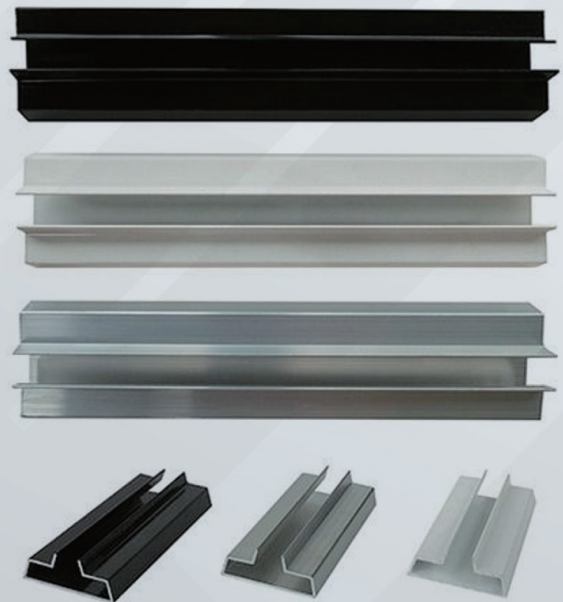

ONE STOP FIXTURE DISPLAYS

SHOWCASES

Extra vision - 4ft & 6ft

**Standard
D-321 - 4ft & 6ft**

Frameless - 4ft

**Extra vision W/Light
Large Shelves 4ft & 6ft**

804 Jordan lane, Decatur, GA 30033.

Phone: 678-723-5161, 678-777-0080 | www.onestopfixtures.com

WALL SHOWCASE

Full Vision

Standard

**Full Vision W/ Light
Larger Shelves**

Frameless

SHOWCASE ADD-ON

GLASS SHELVES

- | | | |
|----------------|----------------|----------------|
| 8 x 45 | 12 x 12 | 12 x 60 |
| 8 x 48 | 12 x 24 | 12 x 66 |
| 10 x 36 | 12 x 36 | 12 x 72 |
| 10 x 45 | 12 x 45 | 14 x 66 |
| 10 x 48 | 12 x 48 | 14 x 45 |
| 10 x 60 | 12 x 56 | 16 x 45 |

Black 12 x 48

Slatwall Hooks
2", 4", 6", 8", 10", 12"

Slatwall Shelf Bracket
White / Chrome / Black
8" / 10" / 12"

SLATWALLS AND ACCESSORIES

GLASS DISPLAY HARDWARE

Two Way

Three Way

Hinge