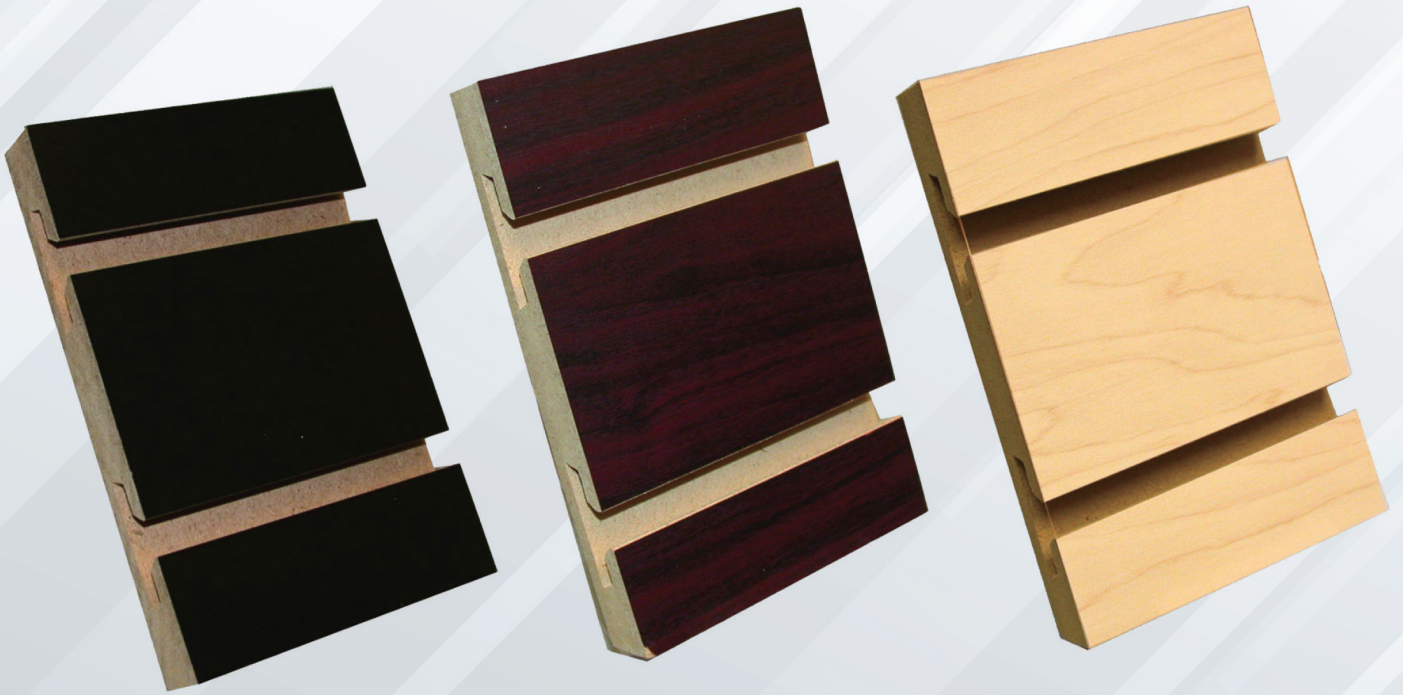

ONE STOP FIXTURE DISPLAYS

SHOWCASES

Extra vision - 4ft & 6ft

**Standard
D-321 - 4ft & 6ft**

Frameless - 4ft

**Extra vision W/Light
Large Shelves 4ft & 6ft**

804 Jordan lane, Decatur, GA 30033.

Phone: 678-723-5161, 678-777-0080 | www.onestopfixtures.com

WALL SHOWCASE

Full Vision

Standard

**Full Vision W/ Light
Larger Shelves**

Frameless

SHOWCASE ADD-ON

GLASS SHELVES

- | | | |
|----------------|----------------|----------------|
| 8 x 45 | 12 x 12 | 12 x 60 |
| 8 x 48 | 12 x 24 | 12 x 66 |
| 10 x 36 | 12 x 36 | 12 x 72 |
| 10 x 45 | 12 x 45 | 14 x 66 |
| 10 x 48 | 12 x 48 | 14 x 45 |
| 10 x 60 | 12 x 56 | 16 x 45 |

Black 12 x 48

Slatwall Hooks
2", 4", 6", 8", 10", 12"

Slatwall Shelf Bracket
White / Chrome / Black
8" / 10" / 12"

SLATWALLS AND ACCESSORIES

GLASS DISPLAY HARDWARE

Two Way

Three Way

Hinge