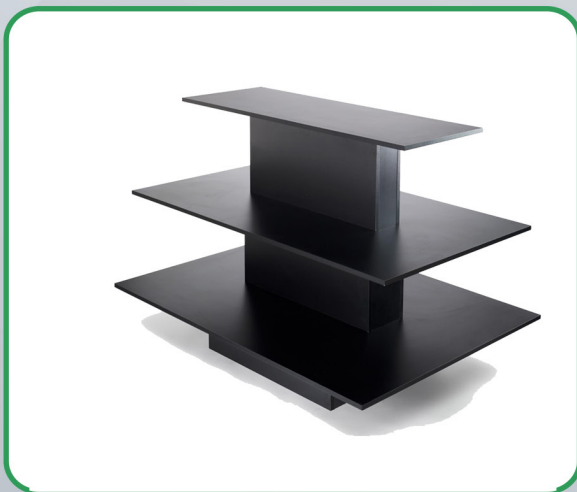

ONE STOP FIXTURE DISPLAYS

SHOWCASES

Extra vision - 4ft & 6ft

**Standard
D-321 - 4ft & 6ft**

Frameless - 4ft

**Extra vision W/Light
Large Shelves 4ft & 6ft**

804 Jordan lane, Decatur, GA 30033.

Phone: 678-723-5161, 678-777-0080 | www.onestopfixtures.com

WALL SHOWCASE

Full Vision

Standard

**Full Vision W/ Light
Larger Shelves**

Frameless

SHOWCASE ADD-ON

GLASS SHELVES

- | | | |
|----------------|----------------|----------------|
| 8 x 45 | 12 x 12 | 12 x 60 |
| 8 x 48 | 12 x 24 | 12 x 66 |
| 10 x 36 | 12 x 36 | 12 x 72 |
| 10 x 45 | 12 x 45 | 14 x 66 |
| 10 x 48 | 12 x 48 | 14 x 45 |
| 10 x 60 | 12 x 56 | 16 x 45 |

Black 12 x 48

Slatwall Hooks
2", 4", 6", 8", 10", 12"

Slatwall Shelf Bracket
White / Chrome / Black
8" / 10" / 12"

SLATWALLS AND ACCESSORIES

GLASS DISPLAY HARDWARE

Two Way

Three Way

Hinge