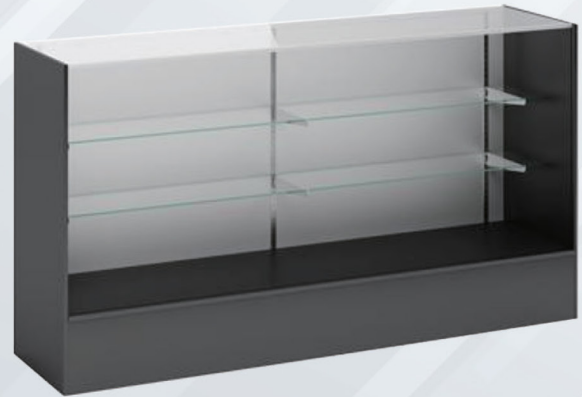

ONE STOP FIXTURE DISPLAYS

SHOWCASES

Extra vision - 4ft & 6ft

**Standard
D-321 - 4ft & 6ft**

Frameless - 4ft

**Extra vision W/Light
Large Shelves 4ft & 6ft**

804 Jordan lane, Decatur, GA 30033.

Phone: 678-723-5161, 678-777-0080 | www.onestopfixtures.com

WALL SHOWCASE

Full Vision

Standard

**Full Vision W/ Light
Larger Shelves**

Frameless

SHOWCASE ADD-ON

GLASS SHELVES

- | | | |
|----------------|----------------|----------------|
| 8 x 45 | 12 x 12 | 12 x 60 |
| 8 x 48 | 12 x 24 | 12 x 66 |
| 10 x 36 | 12 x 36 | 12 x 72 |
| 10 x 45 | 12 x 45 | 14 x 66 |
| 10 x 48 | 12 x 48 | 14 x 45 |
| 10 x 60 | 12 x 56 | 16 x 45 |

Black 12 x 48

Slatwall Hooks
2", 4", 6", 8", 10", 12"

Slatwall Shelf Bracket
White / Chrome / Black
8" / 10" / 12"

SLATWALLS AND ACCESSORIES

GLASS DISPLAY HARDWARE

Two Way

Three Way

Hinge