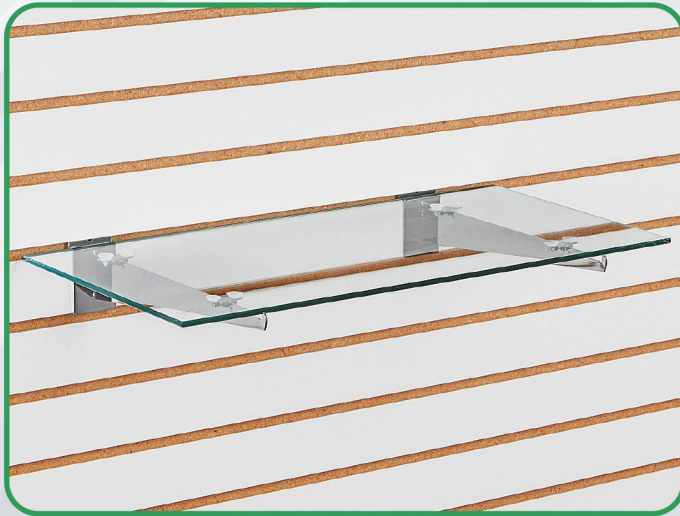

ONE STOP FIXTURE DISPLAYS

SHOWCASES

Extra vision - 4ft & 6ft

**Standard
D-321 - 4ft & 6ft**

Frameless - 4ft

**Extra vision W/Light
Large Shelves 4ft & 6ft**

804 Jordan lane, Decatur, GA 30033.

Phone: 678-723-5161, 678-777-0080 | www.onestopfixtures.com

WALL SHOWCASE

Full Vision

Standard

**Full Vision W/ Light
Larger Shelves**

Frameless

SHOWCASE ADD-ON

GLASS SHELVES

- | | | |
|----------------|----------------|----------------|
| 8 x 45 | 12 x 12 | 12 x 60 |
| 8 x 48 | 12 x 24 | 12 x 66 |
| 10 x 36 | 12 x 36 | 12 x 72 |
| 10 x 45 | 12 x 45 | 14 x 66 |
| 10 x 48 | 12 x 48 | 14 x 45 |
| 10 x 60 | 12 x 56 | 16 x 45 |

Black 12 x 48

Slatwall Hooks
2", 4", 6", 8", 10", 12"

Slatwall Shelf Bracket
White / Chrome / Black
8" / 10" / 12"

SLATWALLS AND ACCESSORIES

GLASS DISPLAY HARDWARE

Two Way

Three Way

Hinge