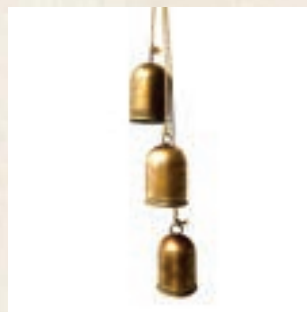

GOLDEN BELLS