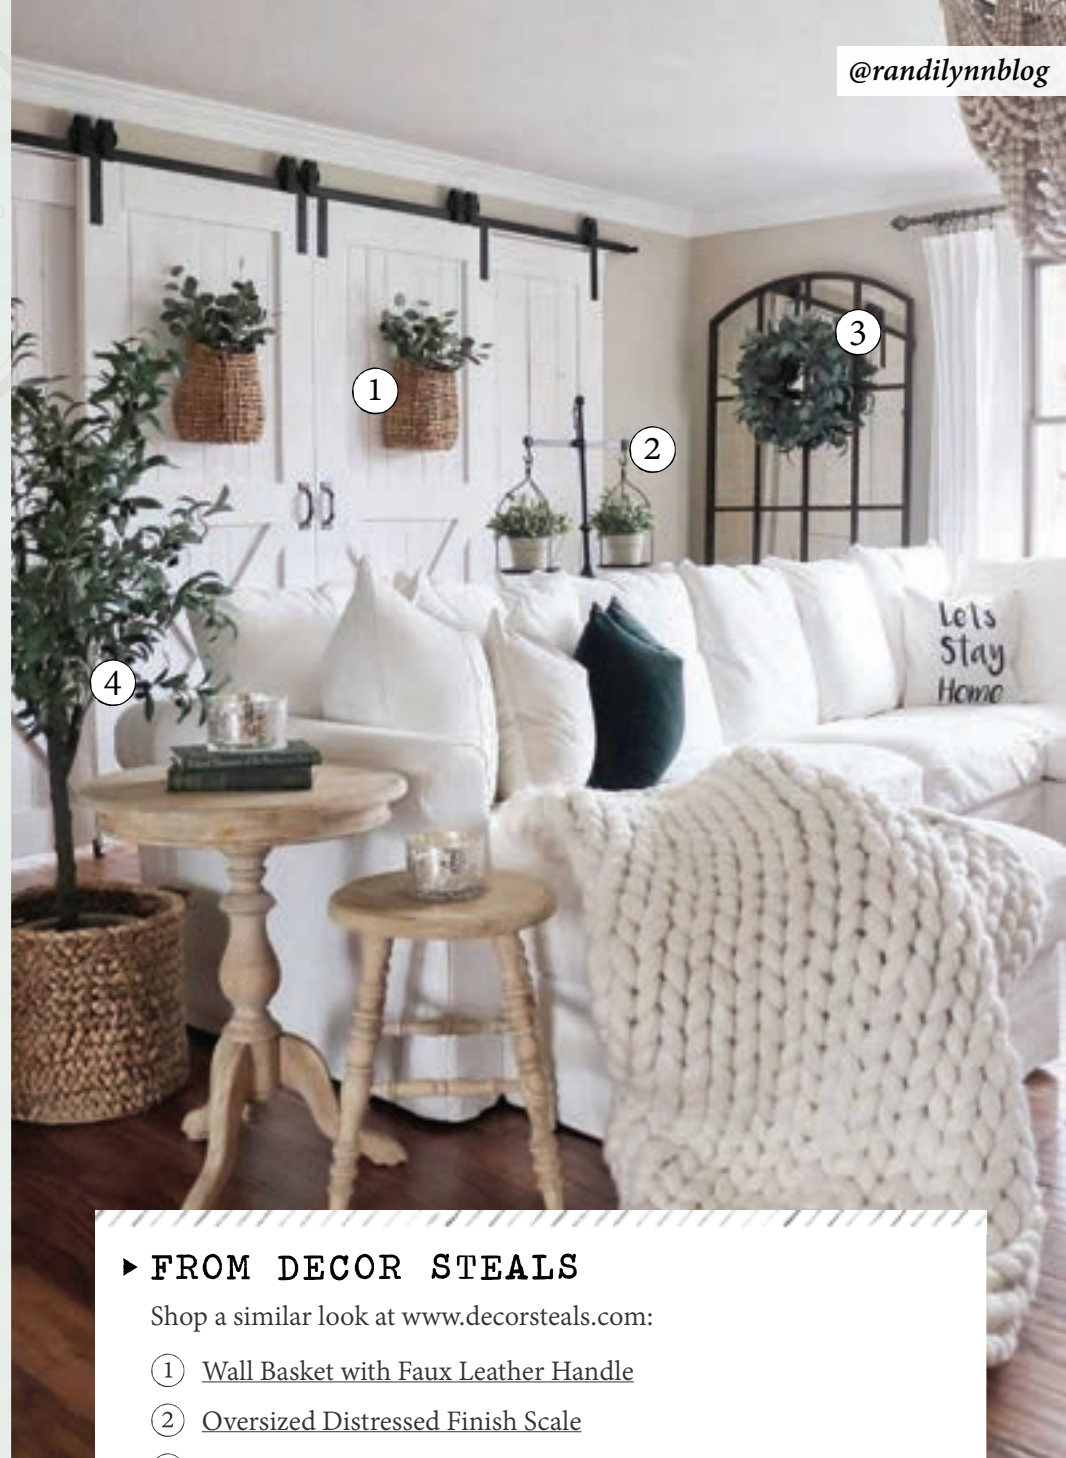

THREE NEW
STEALS
EVERYDAY

\$5 FAST
FLAT RATE
SHIPPING

EMAIL
EXCLUSIVE
DEALS

FAMILY
OWNED IN
THE USA

► FROM DECOR STEALS

Shop a similar look at www.decorsteals.com:

- ① [Wall Basket with Faux Leather Handle](#)
- ② [Oversized Distressed Finish Scale](#)
- ③ [Gathered Olive and Twig Wreath](#)
- ④ [67-Inch Premium Lush Potted Olive Tree](#)