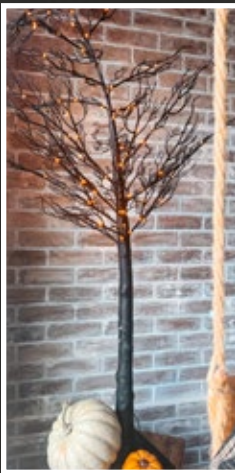

*eerie halloween
wall scroll*

*spider
candy bowl*

*floating
candles*

*light up halloween
glitter tree*

light up ghost

STEAL #1

Light-up glitter tree

On Halloween night, let the enchanting glow of our Light-Up Halloween Glitter Tree cast a spell of eerie delight. Standing tall at 59 inches, this tree is adorned with bendable branches that you can shape to create a hauntingly beautiful scene. The orange LED lights flicker like mystical fireflies, illuminating your home with a festive charm. Whether placed in the living room or on a covered porch, this tree brings the essence of Halloween to any space.

PRODUCT SPECS

Additional Info: Pre-lit with orange LED lights, with timer (6 hours on, 18 hours off); Suitable for indoor or covered outdoor use; Easy to install and shape to your liking.

59" H, Base: 8.5"x8.5"

plastic, LED lights

STYLING TIPS / Place this glittering tree in a dimly lit corner to create an enchanting, spooky focal point that draws all eyes (left).

You can also add festive ornaments in a spooky color scheme to add an extra touch of Halloween allure to your space (bottom left).

STYLING TIP / *Hang these floating candles at varying heights to mimic the magical ambiance of a haunted mansion.*

STEAL #2

floating candles

Add a touch of eerie elegance to your Halloween decor with our LED Floating Candles. These candles, measuring 11 inches tall, emit a warm flickering light that mimics real candles. Perfect for hanging or sitting on candle holders, they can be controlled remotely for convenience. With a 6-hour timer, they create a mesmerizing ambiance for your Halloween gatherings.