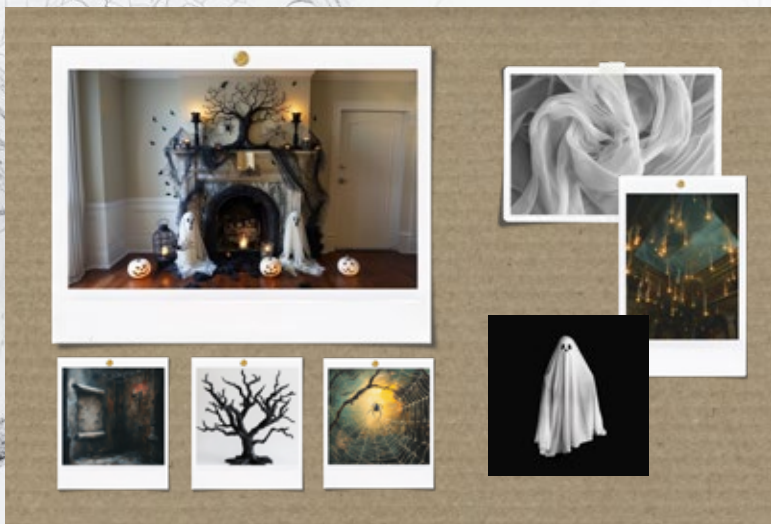

OUR INSPIRATION

uniquely eerie

Every detail has been thoughtfully considered in this curated collection of high-quality, unique, and festive décor items, perfectly capturing the spooky essence of Halloween. Combining exquisite design with premium materials, these essential pieces will effortlessly enhance and complement your space. The moody tones, diverse textures, and versatile materials add depth and character to your home. Don't miss out on our new Halloween Box!