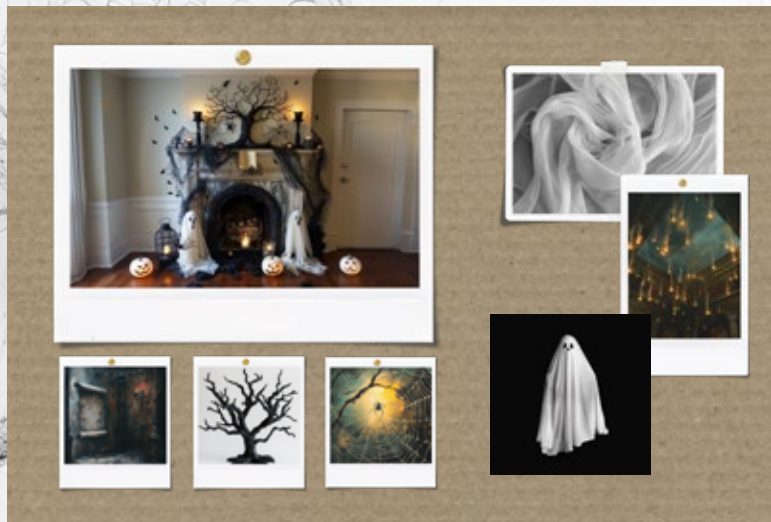

OUR INSPIRATION

uniquely eerie

Every detail has been thoughtfully considered in this curated collection of high-quality, unique, and festive décor items, perfectly capturing the spooky essence of Halloween. Combining exquisite design with premium materials, these essential pieces will effortlessly enhance and complement your space. The moody tones, diverse textures, and versatile materials add depth and character to your home. Don't miss out on our new Halloween Box!