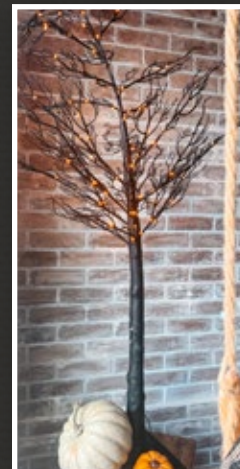

EERIE HALLOWEEN WALL SCROLL

Transform your walls with our scroll, made on printed fabric and hung on a metal chain hanger.

eerie halloween wall scroll

spider candy bowl

floating candles

light up halloween glitter tree

light up ghost

STEAL #1

Light-up glitter tree

On Halloween night, let the enchanting glow of our Light-Up Halloween Glitter Tree cast a spell of eerie delight. Standing tall at 59 inches, this tree is adorned with bendable branches that you can shape to create a hauntingly beautiful scene. The orange LED lights flicker like mystical fireflies, illuminating your home with a festive charm. Whether placed in the living room or on a covered porch, this tree brings the essence of Halloween to any space.

plastic, LED lights

STYLING TIPS / Place this glittering tree in a dimly lit corner to create an enchanting, spooky focal point that draws all eyes (left).

You can also add festive ornaments in a spooky color scheme to add an extra touch of Halloween allure to your space (bottom left).

STEAL #2

floating candles

Add a touch of eerie elegance to your Halloween decor with our LED Floating Candles. These candles, measuring 11 inches tall, emit a warm flickering light that mimics real candles. Perfect for hanging or sitting on candle holders, they can be controlled remotely for convenience. With a 6-hour timer, they create a mesmerizing ambiance for your Halloween gatherings.