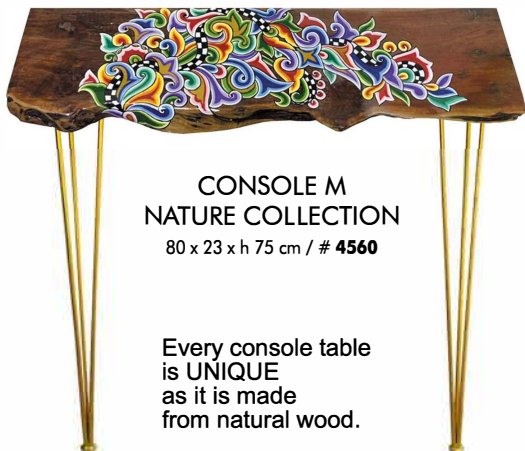

TRAY ROUND L  
Ø 40 x 8,8 cm / # 4546

TRAY ROUND M  
Ø 33,5 x 7,8 cm / # 4547

TRAY ROUND L  
Ø 40 x 8,8 cm / # 4548

TRAY ROUND M  
Ø 33,5 x 7,8 cm / # 4549

CHAMELEON CAMILLA S  
21 x 6 x h 10 cm / # 4556

GLOBE  
Ø 22 x h 31 cm / # 4550

CAT DJ B@NDIT L  
40 x 18,5 x h 53 cm / # 4557

TURNABLE

LIFE-SIZE

MIRROR  
NATURE COLLECTION  
42 x 3,5 x h 85 cm / # 4561

Every mirror  
is **UNIQUE**  
as it is made  
from natural wood.

CONSOLE M  
NATURE COLLECTION  
80 x 23 x h 75 cm / # 4560

Every console table  
is **UNIQUE**  
as it is made  
from natural wood.

CACHEPOT XL LEAVES  
Ø 35,5 x h 80 cm / # 4545

HERON HERR RON  
20 x 40 x h 165 cm / # 102202

CONSOLE L  
NATURE COLLECTION  
98 x 23 x h 88 cm / # 4559