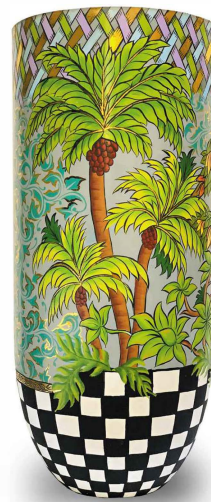

TRAY ROUND L  
Ø 40 x 8,8 cm / # 4546

TRAY ROUND M  
Ø 33,5 x 7,8 cm / # 4547

TRAY ROUND L  
Ø 40 x 8,8 cm / # 4548

TRAY ROUND M  
Ø 33,5 x 7,8 cm / # 4549

CHAMELEON CAMILLA S  
21 x 6 x h 10 cm / # 4556

GLOBE  
Ø 22 x h 31 cm / # 4550

CAT DJ B@NDIT L  
40 x 18,5 x h 53 cm / # 4557

TURNABLE

LIFE-SIZE

MIRROR  
NATURE COLLECTION  
42 x 3,5 x h 85 cm / # 4561

Every mirror  
is **UNIQUE**  
as it is made  
from natural wood.

CONSOLE M  
NATURE COLLECTION  
80 x 23 x h 75 cm / # 4560

Every console table  
is **UNIQUE**  
as it is made  
from natural wood.

CACHEPOT XL LEAVES  
Ø 35,5 x h 80 cm / # 4545

HERON HERR RON  
20 x 40 x h 165 cm / # 102202

CONSOLE L  
NATURE COLLECTION  
98 x 23 x h 88 cm / # 4559