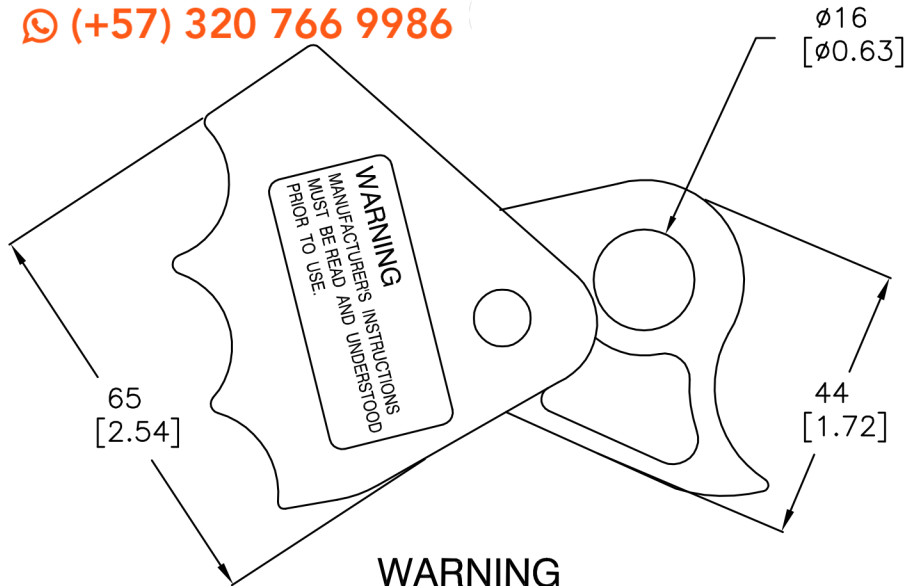

www.stksupply.com

(+57) 320 766 9986

WARNING

MANUFACTURER'S INSTRUCTIONS
MUST BE READ AND UNDERSTOOD
PRIOR TO USE.

Year →
Batch No. →
ITEM NUMBER → N-660 BB XXX
ROPE WIDE → Ø9-Ø13mm
EN353-2
EN358

N.W. 0.238 Kg
(DIMENSION IN $\frac{MM}{INCH}$)

| | | | | | | | |
|--------------|-----------|------------|-------|----------------|------------|---------------|---|
| DRAWING NAME | Rope Grab | | | | | | |
| MATERIAL | Aluminum | DRAWING BY | Wei | DRAWING DATE | 2013/08/06 | EDITION | 1 |
| FINISH | anodized | CHECKED BY | | APPROVED BY | | REVISION DATE | |
| MINI. BREAK | Non-Rated | SCALE | 1:1.2 | DRAWING NUMBER | N-660 | | |